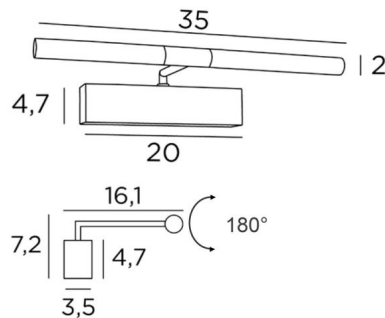

## MEIDOUUM 35

MEIDOUUM 35 in brass (polished and brushed). Metal finish code : 20

Simple and robust, he has all the qualities to highlight your picture: reliability, sobriety, discretion and efficiency. Length of this picture light : 35cm

### OVERALL SIZES

H7,2cm L35cm |→16,1cm

### BASE

20 x 4,7 x 3,5cm

### TECHNICAL DATA

LED strips integrated :

consumption 2x2,38W, brightness 1x405lm, colour temperature 2700°K

Driver : 24-230V 18W 0,3A, not dimmable

The two reflectors are adjustable trough 180°

Reflector dimensions : Ø2,5cm L15,5cm (x2)