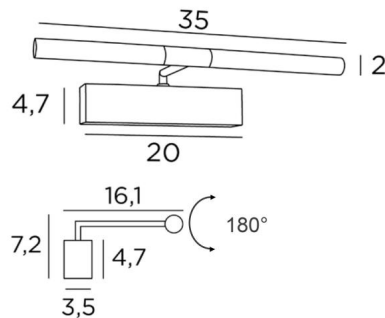

MEIDOUM 35

MEIDOUM 35 in brass (polished and brushed). Metal finish code : 20

Simple and robust, he has all the qualities to highlight your picture: reliability, sobriety, discretion and efficiency. Length of this picture light : 35cm

Strips LED: warm, powerful and generous light, which has a regular continuity over its entire length

The two reflectors can be rotated through 180° to better channel the light onto the picture

This fixture is manufactured of solid brass by experienced craftsmen and the finishes offered are more than remarkable

This picture light is available in two other lengths

OVERALL SIZES

H7,2cm L35cm |→16,1cm

BASE

20 x 4,7 x 3,5cm

TECHNICAL DATA

LED strips integrated :

consumption 2x2,38W, brightness 1x405lm, colour temperature 2700°K

Driver : 24-230V 18W 0,3A, not dimmable

The two reflectors are adjustable trough 180°

Reflector dimensions : Ø2,5cm L15,5cm (x2)

A fixing plate for the wall box ([plan in PDF](#))

AVAILABLE METAL FINISHES AND CODES