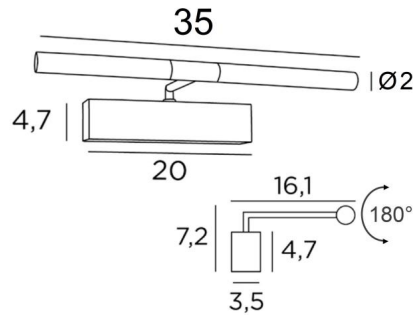

MEIDOUM 35

MEIDOUM 35 in brass (polished and brushed). Metal finish code: 20

Simple and robust, he has all the qualities to highlight your picture: reliability, sobriety, discretion and efficiency. Length of this picture light : 35cm

Strips LED: warm, powerful and generous light, which has a regular continuity over its entire length

The two reflectors can be rotated through 180° to better channel the light onto the picture

This fixture is manufactured of solid brass by experienced craftsmen and the finishes offered are more than remarkable

This picture light is available in two other lengths

OVERALL SIZES

H7,2cm L35cm |→16,1cm

BASE

20 x 4,7 x 3,5cm

TECHNICAL DATA

LED strips integrated:

consumption 3,8W brightness 324lm colour temperature 2700°K

Driver: 24-230V 18W 0,3A not dimmable

Dimming with TRIAC (TRIAC driver in option)

The two reflectors are adjustable trough 180°

Reflector dimensions: Ø2cm L15,5cm (x2)

A fixing plate for the wall box ([plan in PDF](#))