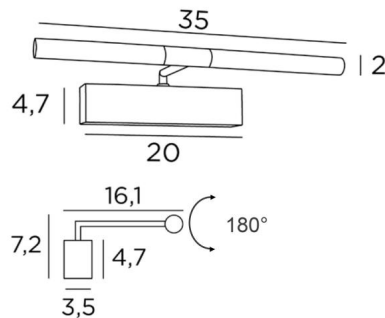

## MEIDOUM 35

MEIDOUM 35 in brass (polished and brushed). Metal finish code : 20

Simple and robust, he has all the qualities to highlight your picture: reliability, sobriety, discretion and efficiency. Length of this picture light : 35cm

### OVERALL SIZES

H7,2cm L35cm |→16,1cm

### BASE

20 x 4,7 x 3,5cm

### TECHNICAL DATA

LED strips integrated :

consumption 2x2,38W, brightness 1x405lm, colour temperature 2700°K

Driver : 24-230V 18W 0,3A, not dimmable

The two reflectors are adjustable trough 180°

Reflector dimensions : Ø2,5cm L15,5cm (x2)