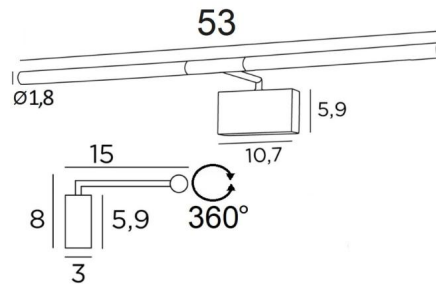

MEROE 53

MEROE 53 in brushed nickel. Metal finish code: 33

Length of this picture light: 53cm

Simple, discreet and effective picture light

This wall light is equipped with two powerful, anti-UV, warm light LED bulbs, supplied with the fixture

This luminaire is made of solid brass and the finishes offered are of a very high quality

This picture light is available in two other lengths

OVERALL SIZES

H8cm L53cm |→15cm

BASE

10,7 x 5,9 x 3cm

TECHNICAL DATA

Two G4 fittings

Painting light delivered with two LED bulbs:

consumption 2x2,5W brightness 2x320lm colour temperature 2700°K

Bulbs anti UV and not dimmable

Transformer 12-230V 50-60HZ 3-60W

The two reflectors are adjustable trough 360°

Reflector dimensions: Ø1,8cm L25cm (x2)

A fixing plate for the wall box ([plan in PDF](#))

AVAILABLE METAL FINISHES AND CODES

25 - Brushed brass - 1865 025

29 - Brushed bronze - 1865 029

33 - Brushed nickel - 1865 033