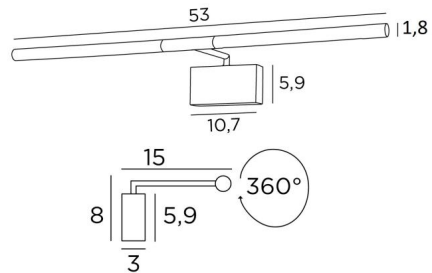

## MEROE 53

MEROE 53 in brushed nickel. Metal finish code : 33

Length of this picture light: 53cm

Simple, discreet and effective picture light

This wall light is equipped with two powerful, anti-UV, warm light LED bulbs, supplied with the fixture

### OVERALL SIZES

H8cm L53cm |→15cm

### BASE

10,7 x 5,9 x 3cm

The two reflectors are adjustable trough 360°

Reflector dimensions : Ø1,8cm L25cm (x2)

A fixing plate for the wall box ([plan in PDF](#))