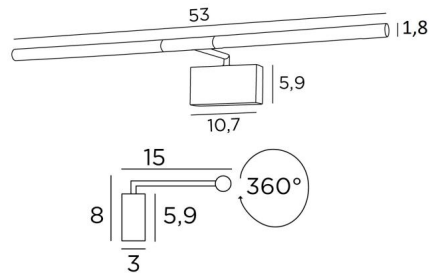

MEROE 53

MEROE 53 in brushed nickel. Metal finish code : 33

Length of this picture light: 53cm

Simple, discreet and effective picture light

This wall light is equipped with two powerful, anti-UV, warm light LED bulbs, supplied with the fixture

This luminaire is made of solid brass and the finishes offered are of a very high quality

This picture light is available in two other lengths

OVERALL SIZES

H8cm L53cm |→15cm

BASE

10,7 x 5,9 x 3cm

TECHNICAL DATA

Two G4 fittings

Painting light delivered with two LED bulbs :

consumption 2x2,5W brightness 2x320lm colour temperature 2700°K

Bulbs anti UV and not dimmable

Transformer 12-230V 50-60HZ 3-60W

The two reflectors are adjustable trough 360°

Reflector dimensions : Ø1,8cm L25cm (x2)

A fixing plate for the wall box ([plan in PDF](#))

AVAILABLE METAL FINISHES AND CODES

20 - Polished brass - 1865 020

25 - Brushed brass - 1865 025

29 - Brushed bronze - 1865 029