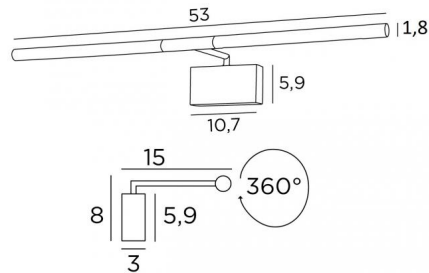

## MEROE 53

MEROE 53 in brushed nickel

Length of this picture light: 53cm

Simple, discreet and effective picture light

This wall light is equipped with two powerful, anti-UV, warm light LED bulbs, supplied with the fixture

### OVERALL SIZES

H8cm L53cm |→15cm

### BASE

10,7 x 5,9 x 3cm

The two reflectors are adjustable trough 360°

Reflector dimensions : Ø1,8cm L25cm (x2)

A fixing plate for the wall box ([plan in PDF](#))