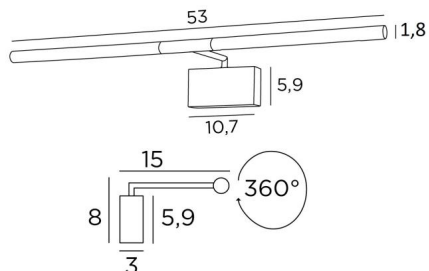

MEROE 53

MEROE 53 in brushed nickel

Length of this picture light: 53cm

Simple, discreet and effective picture light

This wall light is equipped with two powerful, anti-UV, warm light LED bulbs, supplied with the fixture

This luminaire is made of solid brass and the finishes offered are of a very high quality

This picture light is available in two other lengths

OVERALL SIZES

H8cm L53cm |→15cm

BASE

10,7 x 5,9 x 3cm

TECHNICAL DATA

Two G4 fittings

Painting light delivered with two LED bulbs :

consumption 2x2,5W brightness 2x320lm colour temperature 2700°K

Bulbs anti UV and not dimmable

Transformer 12-230V 50-60HZ 3-60W

The two reflectors are adjustable trough 360°

Reflector dimensions : Ø1,8cm L25cm (x2)

A fixing plate for the wall box ([plan in PDF](#))

AVAILABLE METAL FINISHES AND CODES

20 - Polished brass - 1865 020

29 - Brushed bronze - 1865 029

33 - Brushed nickel - 1865 033