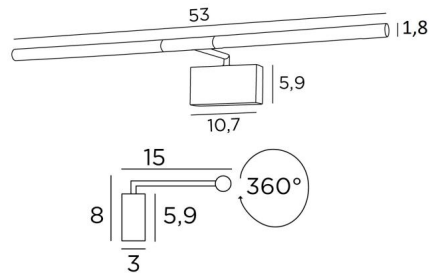

MEROE 53

MEROE 53 in brushed nickel. Metal finish code : 33

Length of this picture light: 53cm

Simple, discreet and effective picture light

This wall light is equipped with two powerful, anti-UV, warm light LED bulbs, supplied with the fixture

This luminaire is made of solid brass and the finishes offered are of a very high quality

This picture light is available in two other lengths

OVERALL SIZES

H8cm L53cm |→15cm

BASE

10,7 x 5,9 x 3cm

TECHNICAL DATA

Two G4 fittings

Painting light delivered with two LED bulbs :

consumption 2x2,5W brightness 2x320lm colour temperature 2700°K

Bulbs anti UV and not dimmable

Transformer 12-230V 50-60HZ 3-60W

The two reflectors are adjustable trough 360°

Reflector dimensions : Ø1,8cm L25cm (x2)

A fixing plate for the wall box ([plan in PDF](#))

AVAILABLE METAL FINISHES AND CODES

 20 - Polished
- 1865 020
brass

 25 - Brushed brass - 1865 025

 29 - Brushed bronze - 1865 029