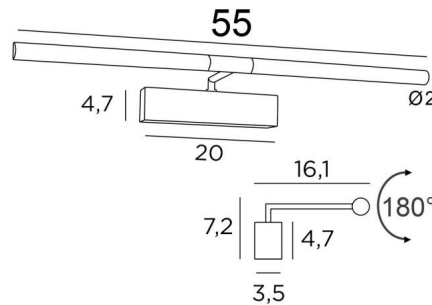

MEIDOUM 55

MEIDOUM 55 in brushed bronze. Metal finish code: 29

Simple and robust, he has all the qualities to highlight your picture: reliability, sobriety, discretion and efficiency. Length of this picture light : 55cm

Strips LED: warm, powerful and generous light, which has a regular continuity over its entire length

The two reflectors can be rotated through 180° to better channel the light onto the picture

This fixture is manufactured of solid brass by experienced craftsmen and the finishes offered are more than remarkable

This picture light is available in two other lengths

OVERALL SIZES

H7,2cm L55cm |→16,1cm

BASE

20 x 4,7 x 3,5cm

TECHNICAL DATA

LED strips integrated:

consumption 7,6W brightness 648lm colour temperature 2700°K

Driver: 24-230V 18W 0,3A not dimmable

Dimming with TRIAC (TRIAC driver in option)

The two reflectors are adjustable trough 180°

Reflector dimensions: Ø2cm L25,5cm (x2)

A fixing plate for the wall box ([plan in PDF](#))