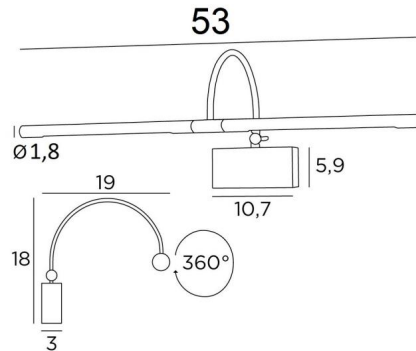

PACHED 53

PACHED 53 in brushed nickel. Metal finish code: 33

PACHED 53 is a classic and effective picture light. Length of this picture light: 53cm

This wall light is powered by two warm, powerful and anti-UV LED lamps and are supplied with the fixture. The two reflectors are 360° rotatable. The gooseneck is tiltable to move the light beams closer or further away from the picture. The light is manufactured from solid brass and the offered finishes are of very high quality. This picture light is available in two other sizes

OVERALL SIZES

H18cm L53cm |→19cm

BASE

10,7 x 5,9 x 3cm

TECHNICAL DATA

Two G4 fittings

Painting light delivered with two LED bulbs:

consumption 2x 2,5W brightness 2x 320lm colour temperature 2.700°K

Anti UV and not dimmable bulbs

Transformer: 12-230V 50-60HZ 3-60W

The reflectors are adjustable trough 360°

Reflector dimensions: Ø1,8cm L25cm (x2)

The gooseneck can be tilted 90° with a small key

A fixing plate for the wall box ([plan in PDF](#))