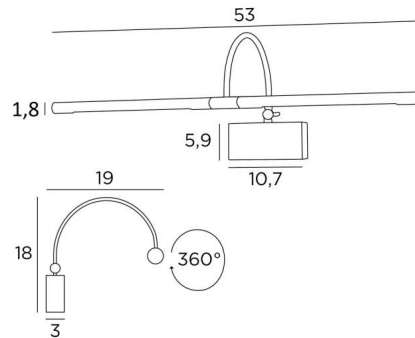

## PACHED 53

PACHED 53 in brushed nickel. Metal finish code : 33

Length of this picture light: 53cm

Classic and effective picture light

This wall light is powered by two warm, powerful and anti-UV LED lamps and are supplied with the fixture  
The two reflectors are 360° rotatable. The gooseneck is tiltable to move the light beams closer or further away from the picture

### OVERALL SIZES

H18cm L53cm |→19cm

**BASE:** 10,7 x 5,9 x 3cm

### TECHNICAL DATA

Two G4 fittings

Painting light delivered with two LED bulbs:

consumption 2x 2,5W brightness 2x 320lm colour temperature 2.700°K

Anti UV and not dimmable bulbs

Transformer 12-230V 50-60HZ 3-60W

The reflectors are adjustable trough 360°

Reflector dimensions: Ø1,8cm L25cm (x2)

The gooseneck can be tilted 90° with a small key

A fixing plate for the wall box ([plan in PDF](#))