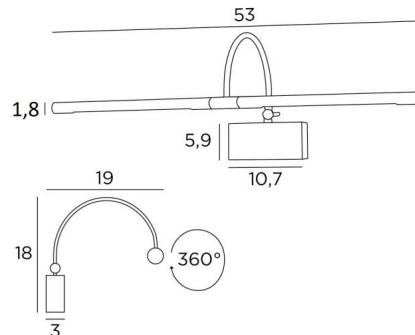

PACHED 53

PACHED 53 in brushed nickel. Metal finish code : 33

Length of this picture light: 53cm

Classic and effective picture light

This wall light is powered by two warm, powerful and anti-UV LED lamps and are supplied with the fixture
The two reflectors are 360° rotatable. The gooseneck is tiltable to move the light beams closer or further away from the picture

The light is manufactured from solid brass and the offered finishes are of very high quality

This picture light is available in two other sizes

OVERALL SIZES

H18cm L53cm |→19cm

BASE: 10,7 x 5,9 x 3cm

TECHNICAL DATA

Two G4 fittings

Painting light delivered with two LED bulbs:

consumption 2x 2,5W brightness 2x 320lm colour temperature 2.700°K

Anti UV and not dimmable bulbs

Transformer 12-230V 50-60HZ 3-60W

The reflectors are adjustable trough 360°

Reflector dimensions: Ø1,8cm L25cm (x2)

The gooseneck can be tilted 90° with a small key

A fixing plate for the wall box ([plan in PDF](#))

AVAILABLE METAL FINISHES AND CODES

 20 - Polished
- 1875 020
brass