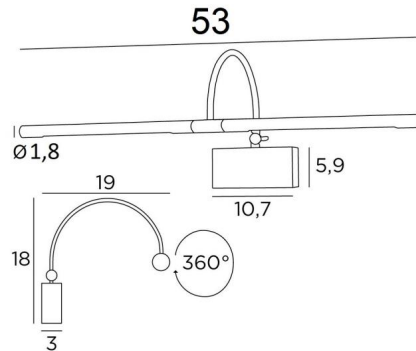

## PACHED 53

PACHED 53 in brushed nickel. Metal finish code: 33

**PACHED 53** is a classic and effective picture light. Length of this picture light: 53cm

This wall light is powered by two warm, powerful and anti-UV LED lamps and are supplied with the fixture. The two reflectors are 360° rotatable. The gooseneck is tiltable to move the light beams closer or further away from the picture. The light is manufactured from solid brass and the offered finishes are of very high quality. This picture light is available in two other sizes

### OVERALL SIZES

H18cm L53cm |→19cm

### BASE

10,7 x 5,9 x 3cm

The reflectors are adjustable trough 360°

Reflector dimensions: Ø1,8cm L25cm (x2)

The gooseneck can be tilted 90° with a small key

A fixing plate for the wall box ([plan in PDF](#))