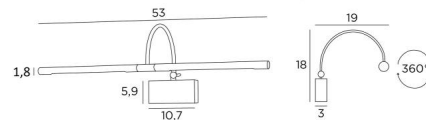

## PACHED 53

PACHED 53 in brushed nickel. Metal finish code : 33

Length of this picture light: 53cm

Classic and effective picture light

This wall light is powered by two warm, powerful and anti-UV LED lamps and are supplied with the fixture  
The two reflectors are 360° rotatable. The gooseneck is tiltable to move the light beams closer or further away from the picture

### OVERALL SIZES

H18cm L53cm |→19cm

### BASE

10,7 x 5,9 x 3cm

The reflectors are adjustable trough 360°

Reflector dimensions : Ø1,8cm L25cm (x2)

The gooseneck can be tilted 90° with a small key

A fixing plate for the wall box ([plan in PDF](#))