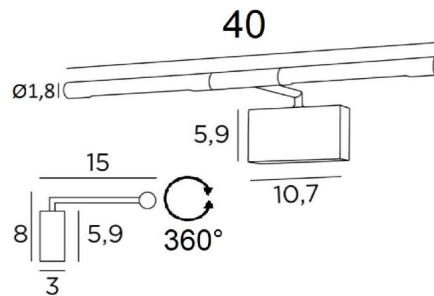

MEROE 40

MEROE 40 in brushed bronze. Metal finish code: 29

Length of this picture light: 40cm

Simple, discreet and effective picture light

This wall light is equipped with two powerful, anti-UV, warm light LED bulbs, supplied with the fixture

This luminaire is made of solid brass and the finishes offered are of a very high quality

This picture light is available in two other lengths

OVERALL SIZES

H8cm L40cm |→15cm

BASE

10,7 x 5,9 x 3cm

TECHNICAL DATA

Two G4 fittings

Painting light delivered with two LED bulbs:

consumption 2x2,5W brightness 2x320lm colour temperature 2700°K

Bulbs anti UV and not dimmable

Transformer 12-230V 50-60HZ 3-60W

The two reflectors are adjustable through 360°

Reflector dimensions: Ø1,8cm L17,5cm (x2)

A fixing plate for the wall box ([plan in PDF](#))

AVAILABLE METAL FINISHES AND CODES

20 - Polish brass - 1864 020

25 - Brushed brass - 1864 025

29 - Brushed bronze - 1864 029