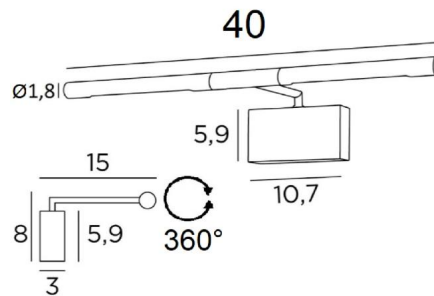

MEROE 40

MEROE 40 in brushed bronze. Metal finish code: 29

Length of this picture light: 40cm

Simple, discreet and effective picture light

This wall light is equipped with two powerful, anti-UV, warm light LED bulbs, supplied with the fixture

This luminaire is made of solid brass and the finishes offered are of a very high quality

This picture light is available in two other lengths

OVERALL SIZES

H8cm L40cm |→15cm

BASE

10,7 x 5,9 x 3cm

TECHNICAL DATA

Two G4 fittings

Painting light delivered with two LED bulbs:

consumption 2x2,5W brightness 2x320lm colour temperature 2700°K

Bulbs anti UV and not dimmable

Transformer 12-230V 50-60HZ 3-60W

The two reflectors are adjustable through 360°

Reflector dimensions: Ø1,8cm L17,5cm (x2)

A fixing plate for the wall box ([plan in PDF](#))

AVAILABLE METAL FINISHES AND CODES

25 - Brushed brass - 1864 025

29 - Brushed bronze - 1864 029

33 - Brushed nickel - 1864 033