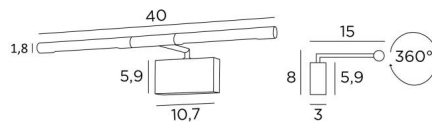

## MEROE 40

MEROE 40 in brushed bronze. Metal finish code : 29

Length of this picture light: 40cm

Simple, discreet and effective picture light

This wall light is equipped with two powerful, anti-UV, warm light LED bulbs, supplied with the fixture

### OVERALL SIZES

H8cm L40cm |→15cm

### BASE

10,7 x 5,9 x 3cm

The two reflectors are adjustable trough 360°

Reflector dimensions : Ø1,8cm L17,5cm (x2)

A fixing plate for the wall box ([plan in PDF](#))