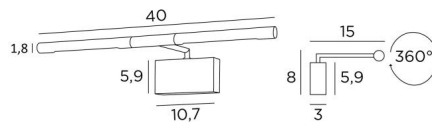

MEROE 40

MEROE 40 in brushed bronze. Metal finish code : 29

Length of this picture light: 40cm

Simple, discreet and effective picture light

This wall light is equipped with two powerful, anti-UV, warm light LED bulbs, supplied with the fixture

This luminaire is made of solid brass and the finishes offered are of a very high quality

This picture light is available in two other lengths

OVERALL SIZES

H8cm L40cm |→15cm

BASE

10,7 x 5,9 x 3cm

TECHNICAL DATA

Two G4 fittings

Painting light delivered with two LED bulbs :

consumption 2x2,5W brightness 2x320lm colour temperature 2700°K

Bulbs anti UV and not dimmable

Transformer 12-230V 50-60HZ 3-60W

The two reflectors are adjustable trough 360°

Reflector dimensions : Ø1,8cm L17,5cm (x2)

A fixing plate for the wall box ([plan in PDF](#))

AVAILABLE METAL FINISHES AND CODES

 20 - Polished
- 1864 020
brass

 25 - Brushed brass - 1864 025

 29 - Brushed bronze - 1864 029