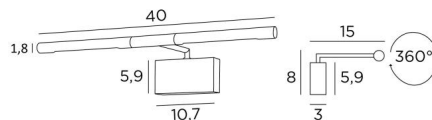

## MEROE 40

MEROE 40 in brushed bronze. Metal finish code : 29

Length of this picture light: 40cm

Simple, discreet and effective picture light

This wall light is equipped with two powerful, anti-UV, warm light LED bulbs, supplied with the fixture

### OVERALL SIZES

H8cm L40cm |→15cm

### BASE

10,7 x 5,9 x 3cm

The two reflectors are adjustable trough 360°

Reflector dimensions : Ø1,8cm L17,5cm (x2)

A fixing plate for the wall box ([plan in PDF](#))