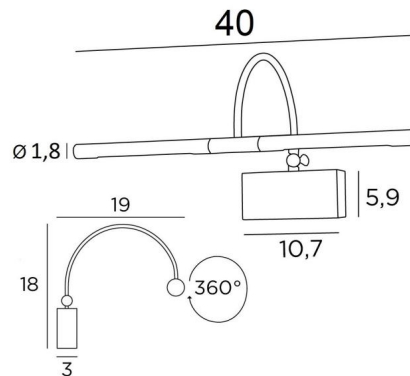

PACHED 40

PACHED 40 in brushed bronze. Metal finish code: 29

Length of this picture light: 40cm. Classic and effective picture light

This wall light is powered by two warm, powerful and anti-UV LED lamps and are supplied with the fixture. The two reflectors are 360° rotatable. The gooseneck is tiltable to move the light beams closer or further away from the picture

The light is manufactured from solid brass and the offered finishes are of very high quality

This picture light is available in two other sizes

OVERALL SIZES

H18cm L40cm |→19cm

BASE

10,7 x 5,9 x 3cm

TECHNICAL DATA

Two G4 fittings

Painting light delivered with two LED bulbs: consumption 2x2,5W brightness 2x320lm colour temperature 2700°K anti UV and not dimmable

Transformer: 12-230V 50-60HZ 3-60W

The reflectors are adjustable trough 360°

Reflector dimensions: Ø1,8cm L17,5cm (x2)

The gooseneck can be tilted 90° with a small key

A fixing plate for the wall box ([plan in PDF](#))

AVAILABLE METAL FINISHES AND CODES

25 - Brushed brass - 1874 025