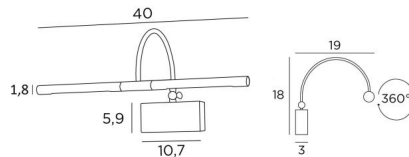

## PACHED 40

PACHED 40 in brushed bronze. Metal finish code : 29

Length of this picture light: 40cm

Classic and effective picture light

This wall light is powered by two warm, powerful and anti-UV LED lamps and are supplied with the fixture  
The two reflectors are 360° rotatable. The gooseneck is tiltable to move the light beams closer or further away from the picture

### OVERALL SIZES

H18cm L40cm |→19cm

### BASE

10,7 x 5,9 x 3cm

The reflectors are adjustable trough 360°

Reflector dimensions : Ø1,8cm L17,5cm (x2)

The gooseneck can be tilted 90° with a small key

A fixing plate for the wall box ([plan in PDF](#))