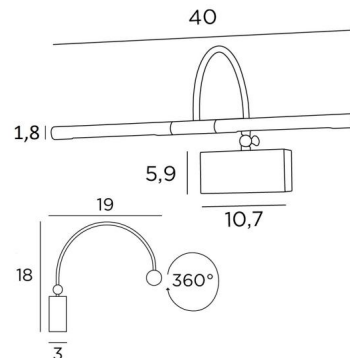

PACHED 40

PACHED 40 in brushed bronze. Metal finish code : 29

Length of this picture light: 40cm. Classic and effective picture light

This wall light is powered by two warm, powerful and anti-UV LED lamps and are supplied with the fixture. The two reflectors are 360° rotatable. The gooseneck is tiltable to move the light beams closer or further away from the picture

The light is manufactured from solid brass and the offered finishes are of very high quality

This picture light is available in two other sizes

OVERALL SIZES

H18cm L40cm |→19cm

BASE

10,7 x 5,9 x 3cm

TECHNICAL DATA

Two G4 fittings

Painting light delivered with two LED bulbs: consumption 2x2,5W brightness 2x320lm colour temperature 2700°K anti UV and not dimmable

Transformer 12-230V 50-60HZ 3-60W

The reflectors are adjustable trough 360°

Reflector dimensions: Ø1,8cm L17,5cm (x2)

The gooseneck can be tilted 90° with a small key

A fixing plate for the wall box ([plan in PDF](#))

AVAILABLE METAL FINISHES AND CODES

 20 - Polished
brass - 1874 020