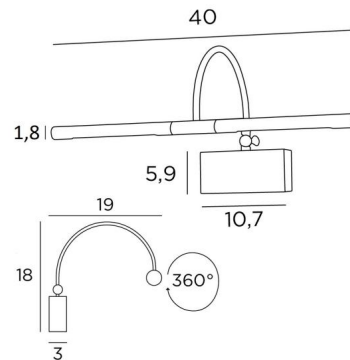

## PACHED 40

PACHED 40 in brushed bronze. Metal finish code : 29

Length of this picture light: 40cm. Classic and effective picture light

This wall light is powered by two warm, powerful and anti-UV LED lamps and are supplied with the fixture. The two reflectors are 360° rotatable. The gooseneck is tiltable to move the light beams closer or further away from the picture

### OVERALL SIZES

H18cm L40cm |→19cm

### BASE

10,7 x 5,9 x 3cm

Reflector dimensions: Ø1,8cm L17,5cm (x2)

The gooseneck can be tilted 90° with a small key

A fixing plate for the wall box ([plan in PDF](#))