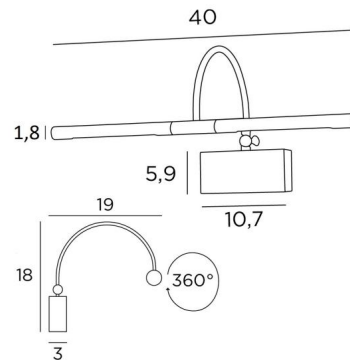

PACHED 40

PACHED 40 in brushed bronze. Metal finish code : 29

Length of this picture light: 40cm. Classic and effective picture light

This wall light is powered by two warm, powerful and anti-UV LED lamps and are supplied with the fixture. The two reflectors are 360° rotatable. The gooseneck is tiltable to move the light beams closer or further away from the picture

The light is manufactured from solid brass and the offered finishes are of very high quality

This picture light is available in two other sizes

OVERALL SIZES

H18cm L40cm |→19cm

BASE

10,7 x 5,9 x 3cm

TECHNICAL DATA

Two G4 fittings

Painting light delivered with two LED bulbs: consumption 2x2,5W brightness 2x320lm colour temperature 2700°K anti UV and not dimmable

Transformer 12-230V 50-60HZ 3-60W

The reflectors are adjustable trough 360°

Reflector dimensions: Ø1,8cm L17,5cm (x2)

The gooseneck can be tilted 90° with a small key

A fixing plate for the wall box ([plan in PDF](#))

AVAILABLE METAL FINISHES AND CODES

 20 - Polished
brass - 1874 020