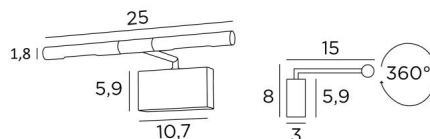

MEROE 25

MEROE 25 in brass (polished and brushed). Metal finish code : 20

Length of this picture light: 25cm

Simple, discreet and effective picture light

This wall light is equipped with two powerful, anti-UV, warm light LED bulbs, supplied with the fixture

This luminaire is made of solid brass and the finishes offered are of a very high quality

This picture light is available in two other lengths

OVERALL SIZES

H8cm L25cm |→15cm

BASE

10,7 x 5,9 x 3cm

TECHNICAL DATA

Two G4 fittings

Painting light delivered with two LED bulbs :

consumption 2x2,5W brightness 2x320lm colour temperature 2700°K

Bulbs anti UV and not dimmable

Transformer 12-230V 50-60HZ 3-60W

The two reflectors are adjustable trough 360°

Reflector dimensions : Ø1,8cm L11cm (x2)

A fixing plate for the wall box ([plan in PDF](#))

AVAILABLE METAL FINISHES AND CODES

 20 - Polished
- 1862 020
brass

 25 - Brushed brass - 1862 025

 29 - Brushed bronze - 1862 029