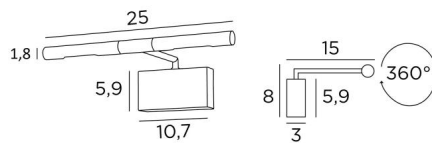

MEROE 25

MEROE 25 in brass (polished and brushed). Metal finish code : 20

Length of this picture light: 25cm

Simple, discreet and effective picture light

This wall light is equipped with two powerful, anti-UV, warm light LED bulbs, supplied with the fixture

This luminaire is made of solid brass and the finishes offered are of a very high quality

This picture light is available in two other lengths

OVERALL SIZES

H8cm L25cm |→15cm

BASE

10,7 x 5,9 x 3cm

TECHNICAL DATA

Two G4 fittings

Painting light delivered with two LED bulbs :

consumption 2x2,5W brightness 2x320lm colour temperature 2700°K

Bulbs anti UV and not dimmable

Transformer 12-230V 50-60HZ 3-60W

The two reflectors are adjustable trough 360°

Reflector dimensions : Ø1,8cm L11cm (x2)

A fixing plate for the wall box ([plan in PDF](#))

AVAILABLE METAL FINISHES AND CODES

20 - Polished brass - 1862 020

25 - Brushed brass - 1862 025

29 - Brushed bronze - 1862 029