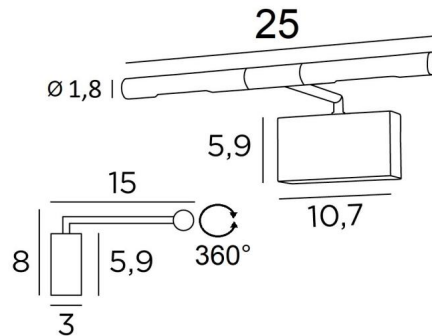

MEROE 25

MEROE 25 in brass (polished and brushed) (option). Metal finishes code: 20

Length of this picture light: 25cm

Simple, discreet and effective picture light

This wall light is equipped with two powerful, anti-UV, warm light LED bulbs, supplied with the fixture

This luminaire is made of solid brass and the finishes offered are of a very high quality

This picture light is available in two other lengths

OVERALL SIZES

H8cm L25cm |→15cm

BASE

10,7 x 5,9 x 3cm

TECHNICAL DATA

Two G4 fittings

Painting light delivered with two LED bulbs:

consumption 2x2,5W brightness 2x320lm colour temperature 2700°K

Bulbs anti UV and not dimmable

Transformer: 12-230V 50-60HZ 3-60W

The two reflectors are adjustable trough 360°

Reflector dimensions: Ø1,8cm L11cm (x2)

A fixing plate for the wall box ([plan in PDF](#))

AVAILABLE METAL FINISHES AND CODES

25 - Brushed brass - 1862 025

29 - Brushed bronze - 1862 029

33 - Brushed nickel - 1862 033