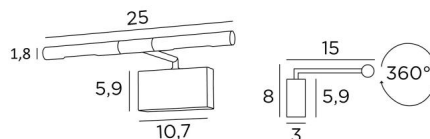

## MEROE 25

MEROE 25 in brass (polished and brushed). Metal finish code : 20

Length of this picture light: 25cm

Simple, discreet and effective picture light

This wall light is equipped with two powerful, anti-UV, warm light LED bulbs, supplied with the fixture

### OVERALL SIZES

H8cm L25cm |→15cm

### BASE

10,7 x 5,9 x 3cm

The two reflectors are adjustable trough 360°

Reflector dimensions : Ø1,8cm L11cm (x2)

A fixing plate for the wall box ([plan in PDF](#))