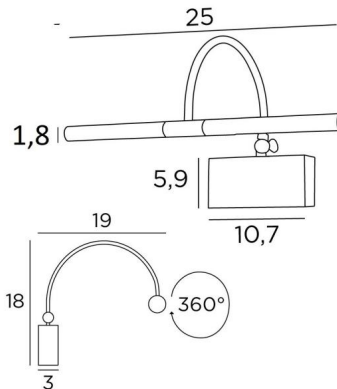

PACHED 25

PACHED in brushed brass. Metal finish code: 25

Length of this picture light: 25cm. Classic and effective picture light

This wall light is powered by two warm, powerful and anti-UV LED lamps and are supplied with the fixture. The two reflectors are 360° rotatable. The gooseneck is tiltable to move the light beams closer or further away from the picture

The light is manufactured from solid brass and the offered finishes are of very high quality

This picture light is available in two other sizes

OVERALL SIZES

H18cm L25cm |→19cm

BASE

10,7 x 5,9 x 3cm

TECHNICAL DATA

Two G4 fittings. Painting light delivered with two LED bulbs: consumption 2x 2,5W brightness 2x 320lm colour temperature 2700°K anti UV and not dimmable

Transformer 12-230V 50-60HZ 3-60W

The reflectors are adjustable trough 360°

Reflector dimensions: Ø1,8cm L11cm (x2)

The gooseneck can be tilted 90° with a small key

A fixing plate for the wall box ([plan in PDF](#))

AVAILABLE METAL FINISHES AND CODES

25 - Brushed brass - 1872 025