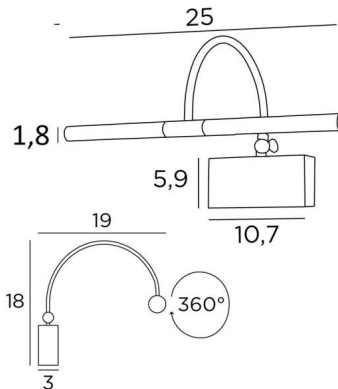

PACHED 25

PACHED 25 in brass (polished and brushed). Metal finishes code: 20

Length of this picture light: 25cm. Classic and effective picture light

This wall light is powered by two warm, powerful and anti-UV LED lamps and are supplied with the fixture. The two reflectors are 360° rotatable. The gooseneck is tiltable to move the light beams closer or further away from the picture

The light is manufactured from solid brass and the offered finishes are of very high quality

This picture light is available in two other sizes

OVERALL SIZES

H18cm L25cm |→19cm

BASE

10,7 x 5,9 x 3cm

TECHNICAL DATA

Two G4 fittings. Painting light delivered with two LED bulbs: consumption 2x 2,5W brightness 2x 320lm colour temperature 2700°K anti UV and not dimmable

Transformer 12-230V 50-60HZ 3-60W

The reflectors are adjustable trough 360°

Reflector dimensions: Ø1,8cm L11cm (x2)

The gooseneck can be tilted 90° with a small key

A fixing plate for the wall box ([plan in PDF](#))

AVAILABLE METAL FINISHES AND CODES

25 - Brushed brass - 1872 025