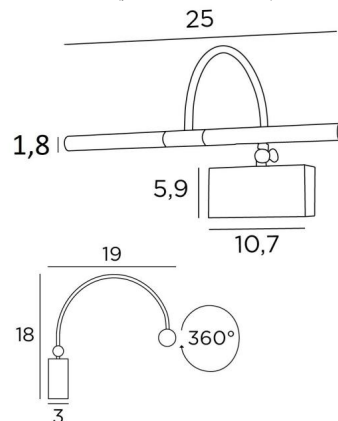

## PACHED 25

PACHED 25 in brass (polished and brushed). Metal finish code : 20

Length of this picture light: 25cm. Classic and effective picture light

This wall light is powered by two warm, powerful and anti-UV LED lamps and are supplied with the fixture. The two reflectors are 360° rotatable. The gooseneck is tiltable to move the light beams closer or further away from the picture

### OVERALL SIZES

H18cm L25cm |→19cm

### BASE

10,7 x 5,9 x 3cm

The reflectors are adjustable trough 360°

Reflector dimensions: Ø1,8cm L11cm (x2)

The gooseneck can be tilted 90° with a small key

A fixing plate for the wall box ([plan in PDF](#))