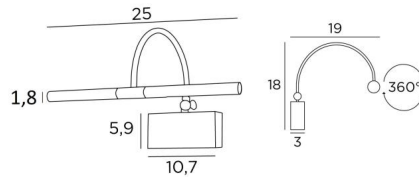

## PACHED 25

PACHED 25 in brass (polished and brushed). Metal finish code : 20

Length of this picture light: 25cm

Classic and effective picture light

This wall light is powered by two warm, powerful and anti-UV LED lamps and are supplied with the fixture  
The two reflectors are 360° rotatable. The gooseneck is tiltable to move the light beams closer or further away from the picture

### OVERALL SIZES

H18cm L25cm |→19cm

### BASE

10,7 x 5,9 x 3cm

The reflectors are adjustable trough 360°

Reflector dimensions : Ø1,8cm L11cm (x2)

The gooseneck can be tilted 90° with a small key

A fixing plate for the wall box ([plan in PDF](#))