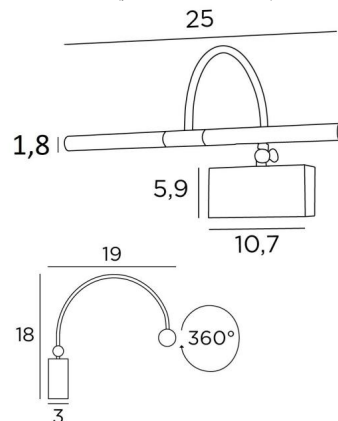

PACHED 25

PACHED 25 in brass (polished and brushed). Metal finish code : 20

Length of this picture light: 25cm. Classic and effective picture light

This wall light is powered by two warm, powerful and anti-UV LED lamps and are supplied with the fixture. The two reflectors are 360° rotatable. The gooseneck is tiltable to move the light beams closer or further away from the picture

The light is manufactured from solid brass and the offered finishes are of very high quality

This picture light is available in two other sizes

OVERALL SIZES

H18cm L25cm |→19cm

BASE

10,7 x 5,9 x 3cm

TECHNICAL DATA

Two G4 fittings. Painting light delivered with two LED bulbs: consumption 2x 2,5W brightness 2x 320lm colour temperature 2700°K anti UV and not dimmable

Transformer 12-230V 50-60HZ 3-60W

The reflectors are adjustable trough 360°

Reflector dimensions: Ø1,8cm L11cm (x2)

The gooseneck can be tilted 90° with a small key

A fixing plate for the wall box ([plan in PDF](#))

AVAILABLE METAL FINISHES AND CODES

 20 - Polished
- 1872 020
brass