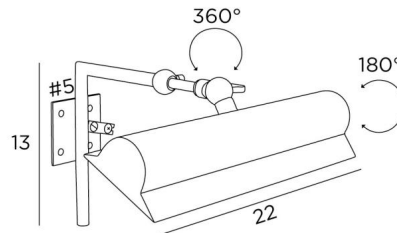

ET 22

ET 22 in brushed brass. Metal finish code : 25

Classic picture light. Total length: 22cm

Ideal for antique pictures or frames, wide and moulded

A set of two sliding tubes allows the reflector to be adjusted in depth. The reflector can be rotated 180° by means of an adjustable ball joint

This picture light is available in a longer size

On request, it is possible to obtain a reflector in another size

OVERALL SIZES

H13cm L22cm |→18→24cm

BASE

#5cm

TECHNICAL DATA

One E14 fitting

No transformer

Dimmable

The reflector is adjustable trough 180°

The reflector is adjustable in depth

Reflector dimensions : 22 x 6,5cm H3,3cm

This luminaire is fixed directly on the picture or on the wall

AVAILABLE METAL FINISHES AND CODES