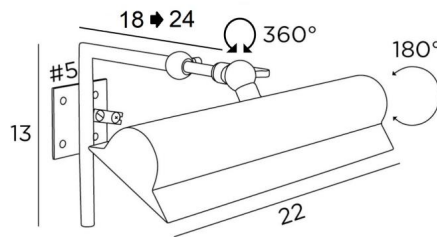

ET 22

ET 22 in brushed brass. Metal finish code: 25

Classic picture light. Total length: 22cm  
Ideal for antique pictures or frames, wide and moulded  
A set of two sliding tubes allows the reflector to be adjusted in depth  
The reflector can be rotated 180° by means of a adjustable ball joint  
This picture light is available in a longer size  
On request, it is possible to obtain a reflector in an another size

#### OVERALL SIZES

H13cm L22cm |→18→24cm

#### BASE

#5cm

#### TECHNICAL DATA

One E14 fitting  
No transformer  
Dimmable  
The reflector is adjustable trough 180°  
The reflector is adjustable in depth  
Reflector dimensions: 22 x 6,5cm H3,3cm  
This luminaire is fixed directly on the picture or on the wall