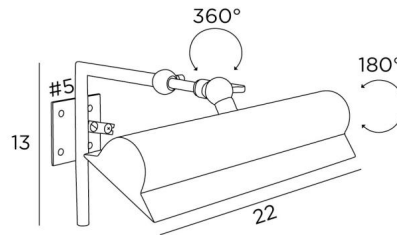

ET 22

ET 22 in brushed brass. Metal finish code : 25

Classic picture light. Total length: 22cm

Ideal for antique pictures or frames, wide and moulded

A set of two sliding tubes allows the reflector to be adjusted in depth. The reflector can be rotated 180° by means of an adjustable ball joint

This picture light is available in a longer size

On request, it is possible to obtain a reflector in another size

OVERALL SIZES

H13cm L22cm |→18→24cm

BASE

#5cm

TECHNICAL DATA

One E14 fitting

No transformer

Dimmable

The reflector is adjustable trough 180°

The reflector is adjustable in depth

Reflector dimensions : 22 x 6,5cm H3,3cm

This luminaire is fixed directly on the picture or on the wall

AVAILABLE METAL FINISHES AND CODES