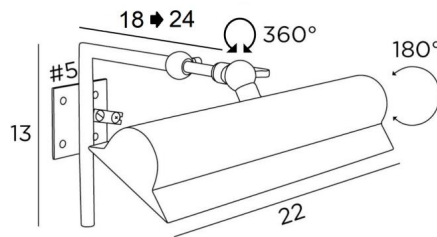

ET 22

ET 22 in brushed brass. Metal finish code: 25

Classic picture light. Total length: 22cm

Ideal for antique pictures or frames, wide and moulded

A set of two sliding tubes allows the reflector to be adjusted in depth

The reflector can be rotated 180° by means of a adjustable ball joint

This picture light is available in a longer size

On request, it is possible to obtain a reflector in an another size

#### OVERALL SIZES

H13cm L22cm |→18→24cm

#### TECHNICAL DATA

One E14 fitting

No transformer

Dimmable

The reflector is adjustable trough 180°

The reflector is adjustable in depth

Reflector dimensions: 22 x 6,5cm H3,3cm

This luminaire is fixed directly on the picture or on the wall