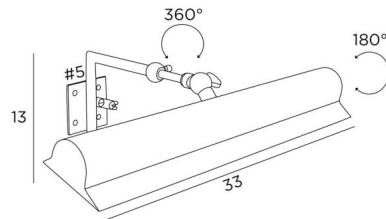

ET 33

ET 33 in brushed bronze. Metal finish code : 29

Classic picture light. Total length: 33cm

Ideal for antique pictures or frames, wide and moulded

A set of two sliding tubes allows the reflector to be adjusted in depth. The reflector can be rotated 180° by means of an adjustable ball joint

This picture light is available in a smaller size

On request, it is possible to obtain a reflector in another size

#### OVERALL SIZES

H13cm L33cm |→18→24cm

#### TECHNICAL DATA

Two E14 fittings

No transformer

Dimmable

The reflector is adjustable trough 180°

The reflector is adjustable in depth

Reflector dimensions : 33 x 6,5cm H3,3cm

This luminaire is fixed directly on the picture or on the wall