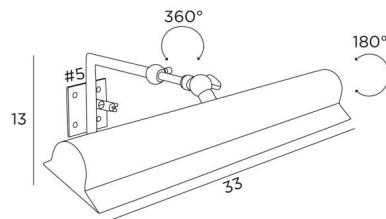

ET 33

ET 33 in brushed bronze. Metal finish code : 29

Classic picture light. Total length: 33cm

Ideal for antique pictures or frames, wide and moulded

A set of two sliding tubes allows the reflector to be adjusted in depth. The reflector can be rotated 180° by means of an adjustable ball joint

This picture light is available in a smaller size

On request, it is possible to obtain a reflector in another size

OVERALL SIZES

H13cm L33cm |→18→24cm

BASE

#5cm

TECHNICAL DATA

Two E14 fittings

No transformer

Dimmable

The reflector is adjustable trough 180°

The reflector is adjustable in depth

Reflector dimensions : 33 x 6,5cm H3,3cm

This luminaire is fixed directly on the picture or on the wall

AVAILABLE METAL FINISHES AND CODES