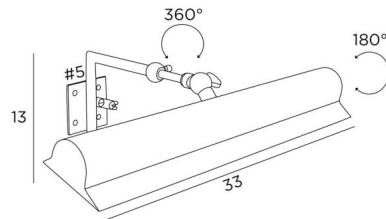

ET 33

ET 33 in brushed bronze. Metal finish code : 29

Classic picture light. Total length: 33cm

Ideal for antique pictures or frames, wide and moulded

A set of two sliding tubes allows the reflector to be adjusted in depth. The reflector can be rotated 180° by means of an adjustable ball joint

This picture light is available in a smaller size

On request, it is possible to obtain a reflector in another size

OVERALL SIZES

H13cm L33cm |→18→24cm

BASE

#5cm

TECHNICAL DATA

Two E14 fittings

No transformer

Dimmable

The reflector is adjustable trough 180°

The reflector is adjustable in depth

Reflector dimensions : 33 x 6,5cm H3,3cm

This luminaire is fixed directly on the picture or on the wall

AVAILABLE METAL FINISHES AND CODES