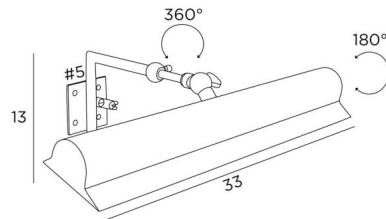

ET 33

ET 33 in brushed bronze. Metal finish code : 29

Classic picture light. Total length: 33cm

Ideal for antique pictures or frames, wide and moulded

A set of two sliding tubes allows the reflector to be adjusted in depth. The reflector can be rotated 180° by means of an adjustable ball joint

This picture light is available in a smaller size

On request, it is possible to obtain a reflector in another size

#### OVERALL SIZES

H13cm L33cm |→18→24cm

#### TECHNICAL DATA

Two E14 fittings

No transformer

Dimmable

The reflector is adjustable through 180°

The reflector is adjustable in depth

Reflector dimensions : 33 x 6,5cm H3,3cm

This luminaire is fixed directly on the picture or on the wall