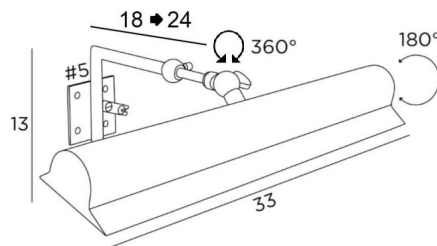

ET 33

ET 33 in brushed bronze. Metal finish code: 29

Classic picture light. Total length: 33cm

Ideal for antique pictures or frames, wide and moulded

A set of two sliding tubes allows the reflector to be adjusted in depth. The reflector can be rotated 180° by means of an adjustable ball joint

#### OVERALL SIZES

H13cm L33cm |→18→24cm

#### BASE

#5cm

#### TECHNICAL DATA

Two E14 fittings

No transformer

Dimmable

The reflector is adjustable through 180°

The reflector is adjustable in depth

Reflector dimensions: 33 x 6,5cm H3,3cm

This luminaire is fixed directly on the picture or on the wall