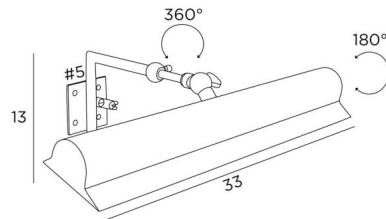

ET 33

ET 33 in brushed bronze. Metal finish code : 29

Classic picture light. Total length: 33cm

Ideal for antique pictures or frames, wide and moulded

A set of two sliding tubes allows the reflector to be adjusted in depth. The reflector can be rotated 180° by means of an adjustable ball joint

This picture light is available in a smaller size

On request, it is possible to obtain a reflector in another size

OVERALL SIZES

H13cm L33cm |→18→24cm

BASE

#5cm

TECHNICAL DATA

Two E14 fittings

No transformer

Dimmable

The reflector is adjustable through 180°

The reflector is adjustable in depth

Reflector dimensions : 33 x 6,5cm H3,3cm

This luminaire is fixed directly on the picture or on the wall