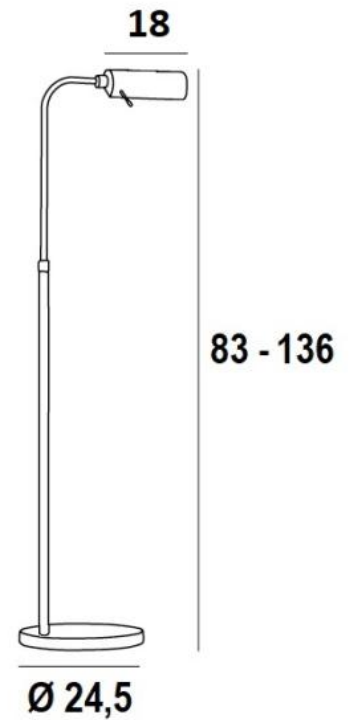

MEDINEH

MEDINEH in brushed bronze

MEDINEH is a reading light to be placed at the end of the sofa

Very efficient and highly functional: swivel reflector, adjustable height, articulated arm and foot dimmer
Mounted on a heavy base for exceptional stability. Supplied with a warm, powerful light bulb. With its E27 fitting, the LED bulb is easy to change. Classic, but reworked to give it a beautiful contemporary look, this reading light, with its original reflector, will give your home a **very decorative** touch. Traditionally handmade by expert brass workers, this reading light has remarkable finishes
Choosing a **MEDINEH** is choosing the best

OVERALL SIZES

H83→136cm L35cm

BASE : Ø24,5 x 2,5cm

TECHNICAL DATA

One metal E27 fitting

Reading light delivered with one LED bulb :

consumption 8W brightness 900lm colour temperature 2700°K and dimmable

The reflector rotates through 360°. Reflector dimensions : L18cm Ø6cm H4,5cm

 29 - Brushed bronze - 3653 029