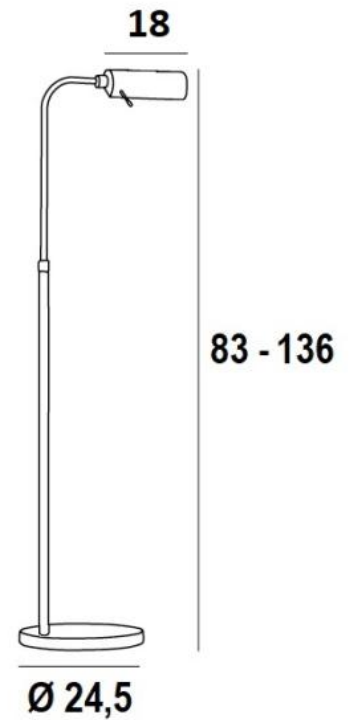

MEDINEH

MEDINEH in brushed bronze

MEDINEH is a reading light to be placed at the end of the sofa

Very efficient and highly functional: swivel reflector, adjustable height, articulated arm and foot dimmer
Mounted on a heavy base for exceptional stability. Supplied with a warm, powerful light bulb. With its E27 fitting, the LED bulb is easy to change. Classic, but reworked to give it a beautiful contemporary look, this reading light, with its original reflector, will give your home a **very decorative** touch. Traditionally handmade by expert brass workers, this reading light has remarkable finishes
Choosing a **MEDINEH** is choosing the best

OVERALL SIZES

H83→136cm L35cm

BASE : Ø24,5 x 2,5cm

TECHNICAL DATA

One metal E27 fitting

Reading light delivered with one LED bulb :

consumption 8W brightness 900lm colour temperature 2700°K and dimmable

The reflector rotates through 360°. Reflector dimensions : L18cm Ø6cm H4,5cm

 29 - Brushed bronze - 3653 029