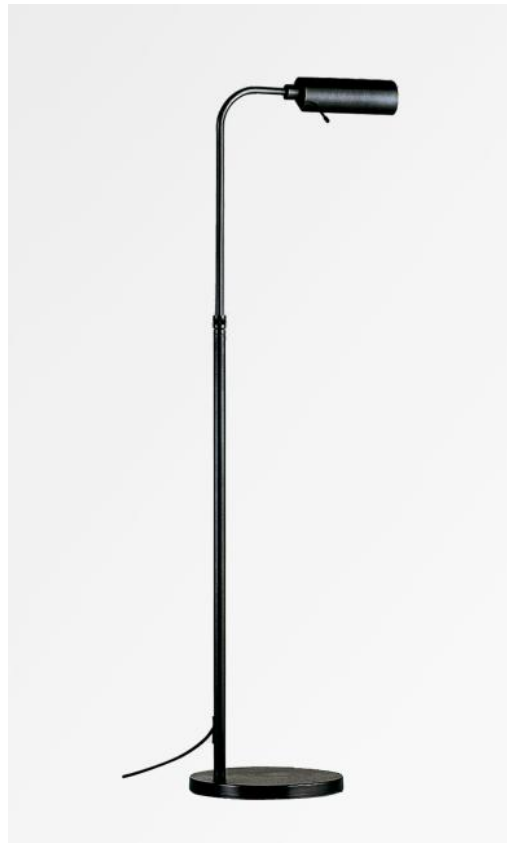

MEDINEH

MEDINEH in brushed bronze

MEDINEH is a reading light to be placed at the end of the sofa

Very efficient and highly functional: swivel reflector, adjustable height, articulated arm and foot dimmer
Mounted on a heavy base for exceptional stability. Supplied with a warm, powerful light bulb. With its E27 fitting, the LED bulb is easy to change. Classic, but reworked to give it a beautiful contemporary look, this reading light, with its original reflector, will give your home a **very decorative** touch. Traditionally handmade by expert brass workers, this reading light has remarkable finishes
Choosing a **MEDINEH** is choosing the best

OVERALL SIZES

H83→136cm L35cm

BASE : Ø24,5 x 2,5cm

TECHNICAL DATA

One metal E27 fitting

Reading light delivered with one LED bulb :

consumption 8W brightness 900lm colour temperature 2700°K and dimmable

The reflector rotates through 360°. Reflector dimensions : L18cm Ø6cm H4,5cm

Reading light adjustable in height

A foot dimmer on the cable

Mandatory use of a LED bulb (safety)

AVAILABLE METAL FINISHES AND CODES

 20 - Polished
brass - 3653 020

 25 - Brushed brass - 3653 025

 28 - Light bronze - 3653 028

 29 - Brushed bronze - 3653 029