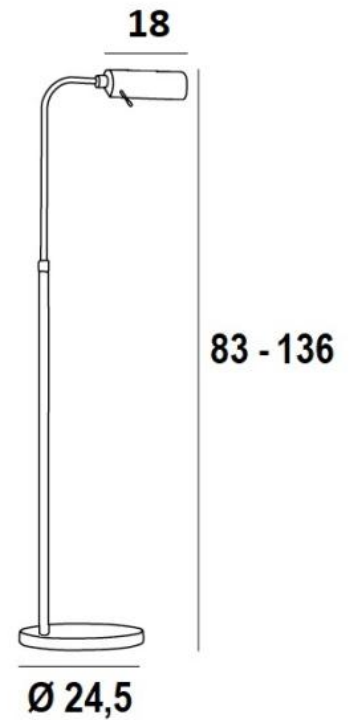

MEDINEH

MEDINEH in brushed bronze

MEDINEH is a reading light to be placed at the end of the sofa

Very efficient and highly functional: swivel reflector, adjustable height, articulated arm and foot dimmer
Mounted on a heavy base for exceptional stability. Supplied with a warm, powerful light bulb. With its E27 fitting, the LED bulb is easy to change. Classic, but reworked to give it a beautiful contemporary look, this reading light, with its original reflector, will give your home a **very decorative** touch. Traditionally handmade by expert brass workers, this reading light has remarkable finishes
Choosing a **MEDINEH** is choosing the best

OVERALL SIZES

H83→136cm L35cm

BASE : Ø24,5 x 2,5cm

TECHNICAL DATA

One metal E27 fitting

Reading light delivered with one LED bulb :

consumption 8W brightness 900lm colour temperature 2700°K and dimmable

The reflector rotates through 360°. Reflector dimensions : L18cm Ø6cm H4,5cm

Reading light adjustable in height

A foot dimmer on the cable

Mandatory use of a LED bulb (safety)

AVAILABLE METAL FINISHES AND CODES

28 - Light bronze - 3653 028

29 - Brushed bronze - 3653 029

33 - Brushed nickel - 3653 033

HEIGHT
ADJUSTABLE

ONLY
LED BULB

LED
BULB
INCLUDED

2700°K

0,5 m