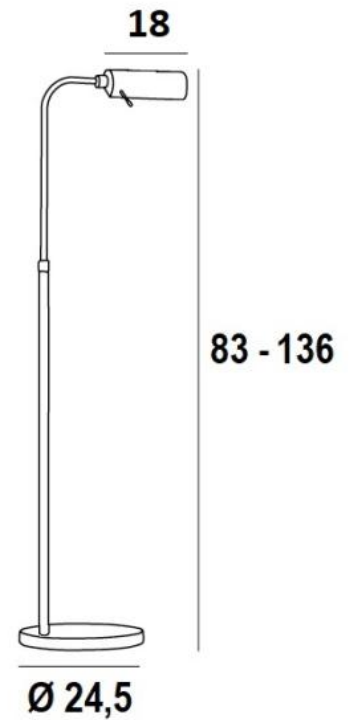

MEDINEH

MEDINEH in brushed bronze

MEDINEH is a reading light to be placed at the end of the sofa

Very efficient and highly functional: swivel reflector, adjustable height, articulated arm and foot dimmer
Mounted on a solid and heavy base for exceptional stability. Supplied with a warm, powerful light bulb.
With its E27 fitting, the LED bulb is easy to change. Classic, but reworked to give it a beautiful contemporary look, this reading light, with its original reflector, will give your home a **very decorative** touch

Traditionally handmade by expert brass workers, this reading light has a remarkable finish
Choosing a **MEDINEH** is choosing the best

OVERALL SIZES

H83→136cm L35cm

BASE : Ø24,5 x 2,5cm

TECHNICAL DATA

One metal E27 fitting

Reading light delivered with one LED bulb :

consumption 8W brightness 900lm color temperature 2700°K and dimmable

The reflector rotates through 360°

Reflector dimensions : L18cm Ø6cm H4,5cm

Reading light adjustable in height