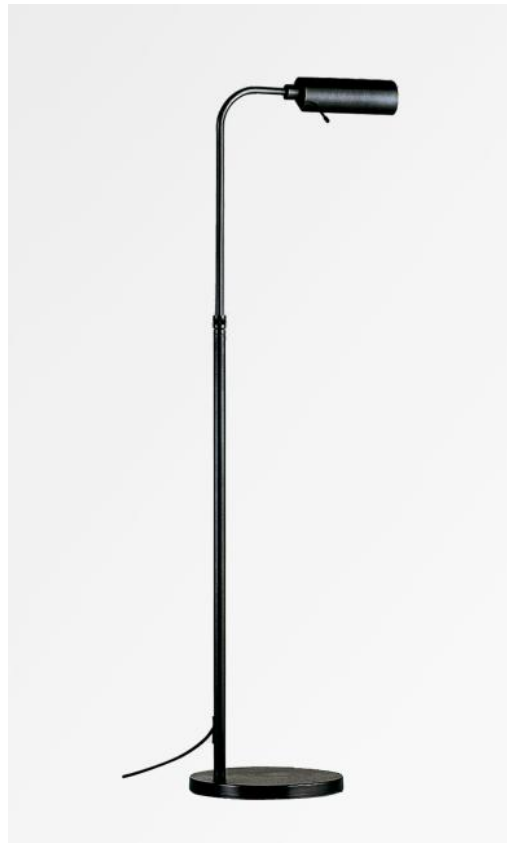

MEDINEH

MEDINEH in brushed bronze

MEDINEH is a reading light to be placed at the end of the sofa

Very efficient and highly functional: swivel reflector, adjustable height, articulated arm and foot dimmer
Mounted on a solid and heavy base for exceptional stability. Supplied with a warm, powerful light bulb.
With its E27 fitting, the LED bulb is easy to change. Classic, but reworked to give it a beautiful contemporary look, this reading light, with its original reflector, will give your home a **very decorative** touch

Traditionally handmade by expert brass workers, this reading light has a remarkable finish
Choosing a **MEDINEH** is choosing the best

OVERALL SIZES

H83→136cm L35cm

BASE : Ø24,5 x 2,5cm

TECHNICAL DATA

One metal E27 fitting

Reading light delivered with one LED bulb :

consumption 8W brightness 900lm color temperature 2700°K and dimmable

The reflector rotates through 360°

Reflector dimensions : L18cm Ø6cm H4,5cm

Reading light adjustable in height