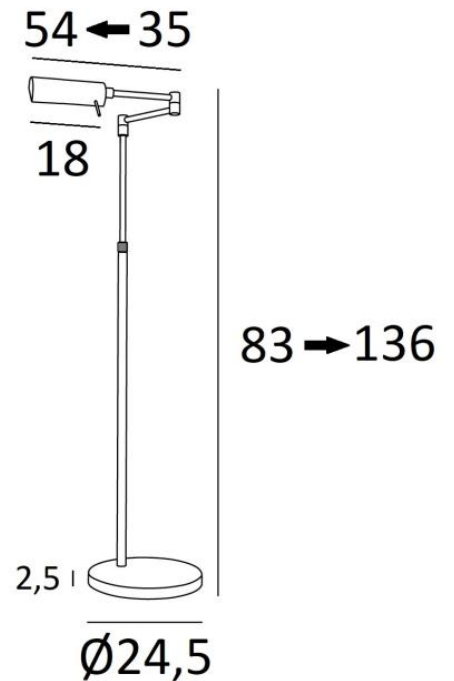

KOMOMBO

KOMOMBO in brushed bronze. Metal finish code: 29

KOMOMBO is a reading light to be placed at the end of the sofa. Very efficient and highly functional: swivel reflector, adjustable height, articulated arm and foot dimmer. Mounted on a solid and heavy base for exceptional stability. Supplied with a warm-colored, powerful light bulb. With its E27 fitting, the LED bulb is easy to change. Classic, but reworked to give it a beautiful contemporary look, this reading light, with its original reflector, will give your home a **very decorative** touch. Traditionally handmade by expert brass workers, this reading light has remarkable finishes. Choosing a **KOMOMBO** means choosing the best.

OVERALL SIZES

H83→136cm L35→54cm

BASE : Ø24,5 x 2,5cm

TECHNICAL DATA

One metal E27 fitting

Reading light delivered with one LED bulb:

consumption 8W brightness 900lm colour temperature 2700°K and dimmable

The reflector rotates through 360°. Reflector dimensions: L18cm Ø6cm H4,5cm

Reading light with double articulated and adjustable in height

A foot dimmer on the cable

Mandatory use of a LED bulb (safety)

AVAILABLE METAL FINISHES AND CODES

20 - Polished brass - 3646 020

25 - Brushed brass - 3646 025

28 - Light bronze - 3646 028

29 - Brushed bronze - 3646 029