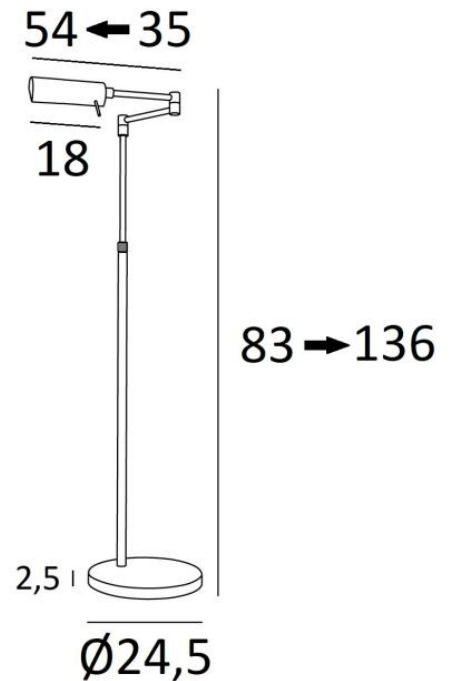

KOMOMBO

KOMOMBO in brushed bronze. Metal finish code: 29

**KOMOMBO** is a reading light to be placed at the end of the sofa. Very efficient and highly functional: swivel reflector, adjustable height, articulated arm and foot dimmer. Mounted on a solid and heavy base for exceptional stability. Supplied with a warm-colored, powerful light bulb. With its E27 fitting, the LED bulb is easy to change. Classic, but reworked to give it a beautiful contemporary look, this reading light, with its original reflector, will give your home a **very decorative** touch. Traditionally handmade by expert brass workers, this reading light has remarkable finishes. Choosing a **KOMOMBO** means choosing the best.

#### OVERALL SIZES

H83→136cm L35→54cm

**BASE :** Ø24,5 x 2,5cm

#### TECHNICAL DATA

One metal E27 fitting

Reading light delivered with one LED bulb:

consumption 8W brightness 900lm colour temperature 2700°K and dimmable

The reflector rotates through 360°. Reflector dimensions: L18cm Ø6cm H4,5cm