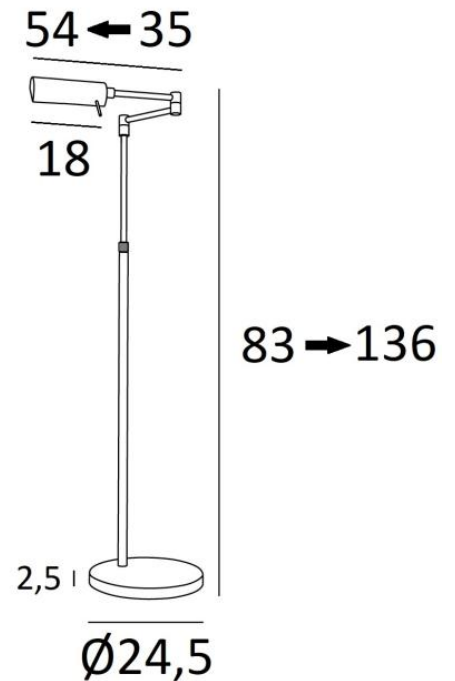

KOMOMBO

KOMOMBO in brushed bronze

KOMOMBO is a reading light to be placed at the end of the sofa. Very efficient and highly functional: swivel reflector, adjustable height, articulated arm and foot dimmer. Mounted on a solid and heavy base for exceptional stability. Supplied with a warm-colored, powerful light bulb. With its E27 fitting, the LED bulb is easy to change. Classic, but reworked to give it a beautiful contemporary look, this reading light, with its original reflector, will give your home a **very decorative** touch. Traditionally handmade by expert brass workers, this reading light has remarkable finishes. Choosing a **KOMOMBO** means choosing the best.

OVERALL SIZES

H83→136cm L35→54cm

BASE : Ø24,5 x 2,5cm

TECHNICAL DATA

One metal E27 fitting

Reading light delivered with one LED bulb :

consumption 8W brightness 900lm color temperature 2700°K and dimmable

The reflector rotates through 360°

Reflector dimensions : L18cm Ø6cm H4,5cm

Reading light with double articulated and adjustable in height

A foot dimmer on the cable

Mandatory use of a LED bulb (safety)

AVAILABLE METAL FINISHES AND CODES

20 - Polished brass - 3646 020

28 - Light bronze - 3646 028

29 - Brushed bronze - 3646 029

HEIGHT
ADJUSTABLE

ONLY
LED BULB

LED
BULB
INCLUDED

2700°K

0,5 m

LIGHTING COLLECTION