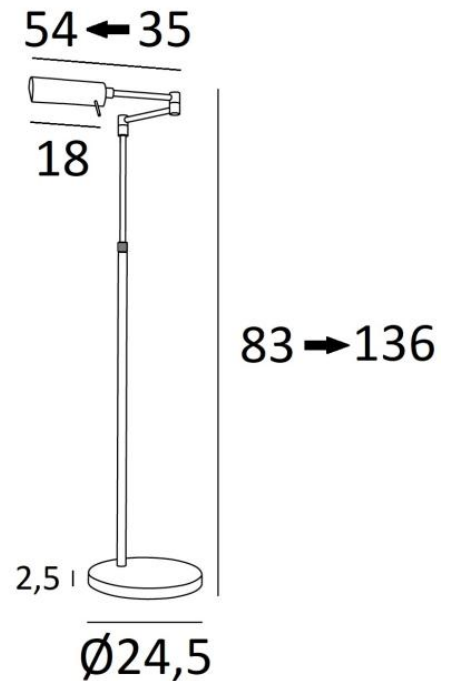

KOMOMBO

KOMOMBO in brushed bronze. Metal finish code: 29

KOMOMBO is a reading light to be placed at the end of the sofa. Very efficient and highly functional: swivel reflector, adjustable height, articulated arm and foot dimmer. Mounted on a solid and heavy base for exceptional stability. Supplied with a warm-colored, powerful light bulb. With its E27 fitting, the LED bulb is easy to change. Classic, but reworked to give it a beautiful contemporary look, this reading light, with its original reflector, will give your home a **very decorative** touch. Traditionally handmade by expert brass workers, this reading light has remarkable finishes. Choosing a **KOMOMBO** means choosing the best.

OVERALL SIZES

H83→136cm L35→54cm

BASE : Ø24,5 x 2,5cm

TECHNICAL DATA

One metal E27 fitting

Reading light delivered with one LED bulb:

consumption 8W brightness 900lm colour temperature 2700°K and dimmable

The reflector rotates through 360°. Reflector dimensions: L18cm Ø6cm H4,5cm

Reading light with double articulated and adjustable in height

A foot dimmer on the cable

Mandatory use of a LED bulb (safety)

AVAILABLE METAL FINISHES AND CODES

25 - Brushed brass - 3646 025

28 - Light bronze - 3646 028