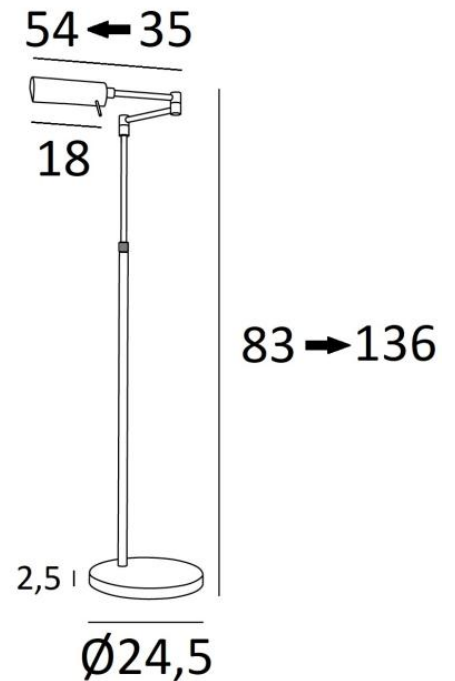

KOMOMBO

KOMOMBO in brushed bronze. Metal finish code: 29

KOMOMBO is a reading light to be placed at the end of the sofa. Very efficient and highly functional: swivel reflector, adjustable height, articulated arm and foot dimmer. Mounted on a solid and heavy base for exceptional stability. Supplied with a warm-colored, powerful light bulb. With its E27 fitting, the LED bulb is easy to change. Classic, but reworked to give it a beautiful contemporary look, this reading light, with its original reflector, will give your home a **very decorative** touch. Traditionally handmade by expert brass workers, this reading light has remarkable finishes. Choosing a **KOMOMBO** means choosing the best.

OVERALL SIZES

H83→136cm L35→54cm

BASE : Ø24,5 x 2,5cm

TECHNICAL DATA

One metal E27 fitting

Reading light delivered with one LED bulb:

consumption 8W brightness 900lm colour temperature 2700°K and dimmable

The reflector rotates through 360°. Reflector dimensions: L18cm Ø6cm H4,5cm

Reading light with double articulated and adjustable in height

A foot dimmer on the cable

Mandatory use of a LED bulb (safety)

AVAILABLE METAL FINISHES AND CODES

 20 - Polished brass - 3646 020

 25 - Brushed brass - 3646 025

 28 - Light bronze - 3646 028

 29 - Brushed bronze - 3646 029