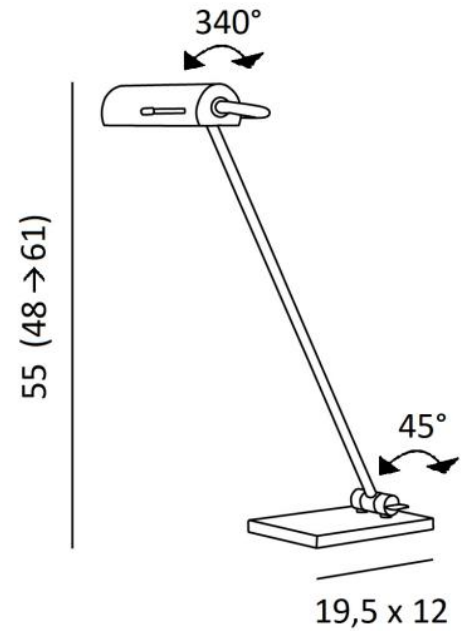

## POUNT

POUNT in brushed bronze

Remarkable desk light with movable arm and adjustable reflector. Its height is perfectly suited to a computer monitor and its use as a desk light

**POUNT** is made entirely of solid brass, which makes it robust and attractive on a desk

### OVERALL SIZES

H55 (48→61)cm L48 x 20cm

### BASE

Solid brass base : 12 x 19,5 x 1,5cm

### TECHNICAL DATA

One metal E27 fitting

Desk light delivered with one LED bulb :

consumption 8W brightness 900lm color temperature 2700°K

Dimmable LED-bulb

The reflector is adjustable trough 340°

Reflector dimensions : L18cm Ø6cm H4,5cm