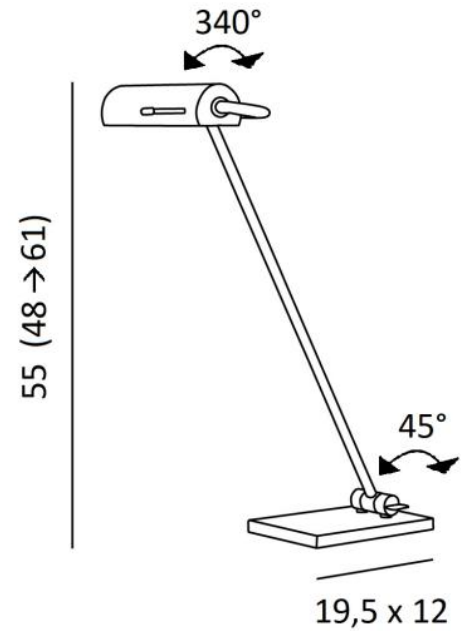

POUNT

POUNT in brushed bronze

Remarkable desk light with movable arm and adjustable reflector. Its height is perfectly suited to a computer monitor and its use as a desk light

POUNT is made entirely of solid brass, which makes it robust and attractive on a desk

It is fitted with a powerful LED bulb, supplied with the luminaire, and is dimmable via a dimmer switch fitted to the power cord

It is manufactured by experienced craftsmen and has remarkable finishes

OVERALL SIZES

H55 (48→61)cm L48 x 20cm

BASE

Solid brass base : 12 x 19,5 x 1,5cm

TECHNICAL DATA

One metal E27 fitting

Desk light delivered with one LED bulb :

consumption 8W brightness 900lm colour temperature 2700°K

Dimmable LED-bulb

The reflector is adjustable through 340°

Reflector dimensions : L18cm Ø6cm H4,5cm

The arm swings forward by 45°

Dimmer on the electric cable

Mandatory use of a LED bulb (safety)

AVAILABLE METAL FINISHES AND CODES