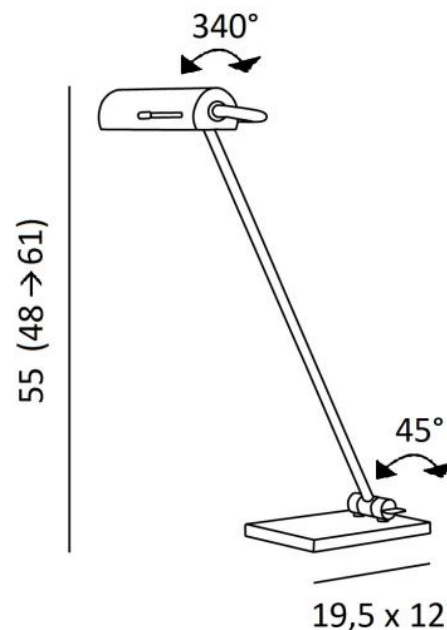

## POUNT

POUNT in brushed bronze. Metal finish code: 29

Remarkable desk light with movable arm and adjustable reflector. Its height is perfectly suited to a computer monitor and its use as a desk light

**POUNT** is made entirely of solid brass, which makes it robust and attractive on a desk

### OVERALL SIZES

H55 (48→61)cm L48 x 20cm

### BASE

Solid brass base : 12 x 19,5 x 1,5cm

### TECHNICAL DATA

One metal E27 fitting

Desk light delivered with one LED bulb :

consumption 8W brightness 900lm colour temperature 2700°K

Dimmable LED-bulb

The reflector is adjustable through 340°

Reflector dimensions : L18cm Ø6cm H4,5cm