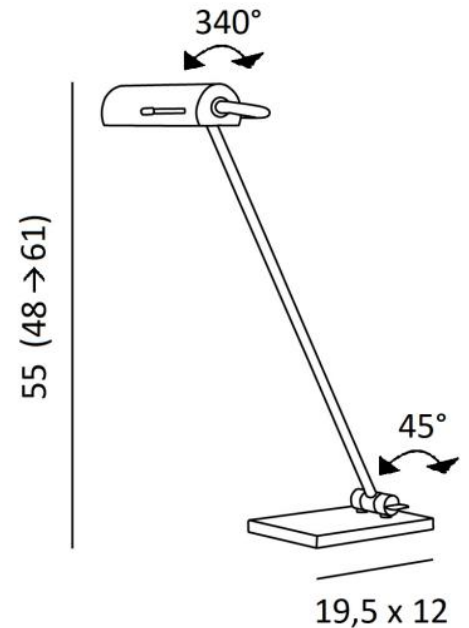

## POUNT

POUNT in brushed bronze

Remarkable desk light with movable arm and adjustable reflector. Its height is perfectly suited to a computer monitor and its use as a desk light  
**POUNT** is made entirely of solid brass, which makes it robust and attractive on a desk  
It is fitted with a powerful LED bulb, supplied with the luminaire, and is dimmable via a dimmer switch fitted to the power cord  
It is manufactured by experienced craftsmen and has remarkable finishes

### OVERALL SIZES

H55 (48→61)cm L48 x 20cm

### BASE

Solid brass base : 12 x 19,5 x 1,5cm

### TECHNICAL DATA

One metal E27 fitting

Desk light delivered with one LED bulb :

consumption 8W brightness 900lm colour temperature 2700°K

Dimmable LED-bulb

The reflector is adjustable through 340°

Reflector dimensions : L18cm Ø6cm H4,5cm