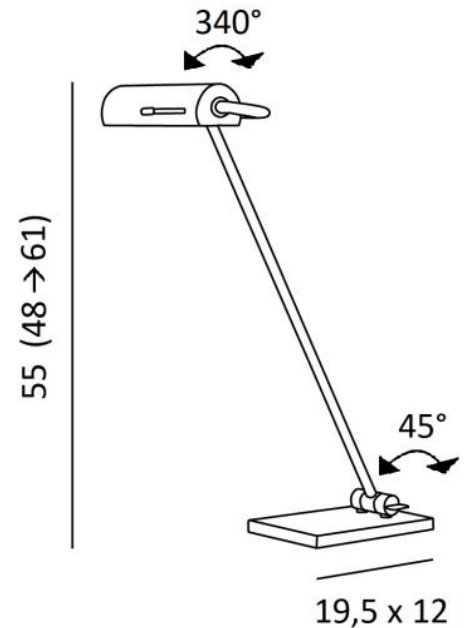

POUNT

POUNT in brushed bronze

Remarkable desk light with movable arm and adjustable reflector. Its height is perfectly suited to a computer monitor and its use as a desk light

POUNT is made entirely of solid brass, which makes it robust and attractive on a desk

It is fitted with a powerful LED bulb, supplied with the luminaire, and is dimmable via a dimmer switch fitted to the power cord

It is manufactured by experienced craftsmen and has remarkable finishes

OVERALL SIZES

H55 (48→61)cm L48 x 20cm

BASE

Solid brass base : 12 x 19,5 x 1,5cm

TECHNICAL DATA

One metal E27 fitting

Desk light delivered with one LED bulb :

consumption 8W brightness 900lm colour temperature 2700°K

Dimmable LED-bulb

The reflector is adjustable through 340°

Reflector dimensions : L18cm Ø6cm H4,5cm

The arm swings forward by 45°

Dimmer on the electric cable

Mandatory use of a LED bulb (safety)

AVAILABLE METAL FINISHES AND CODES