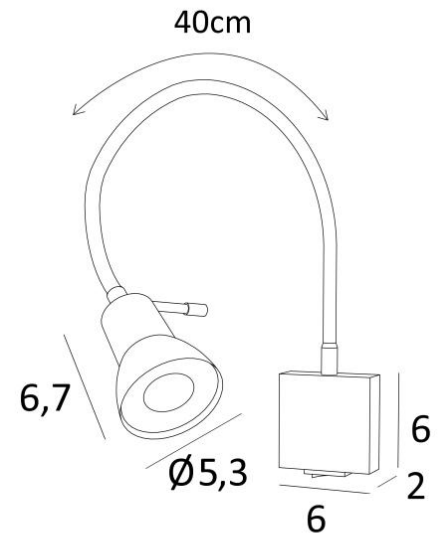

VEGA

VEGA in brushed bronze. Metal finish code: 29

VEGA is a small, practical reading light with a flexible and an articulated spotlight

The bulb is completely hidden by the spotlight

A classic reading light to be placed next to a bed, on the uprights of a bookcase or on top of a picture or painting

The spotlight is designed for a GU10 bulb that operates without a transformer and is easily dimmable by use of an external dimmer

A rocker switch is installed at the bottom of the wall base

OVERALL SIZES

L6cm |→43cm

BASE

6 x 2cm

TECHNICAL DATA

One GU10 fitting

Without transformer

Dimmable wall light

A 40cm flex. The spotlight can be directed to all directions

Spotlight dimensions : Ø2,8→5,3cm L6,7cm

A rocker switch at the bottom of the box

A fixing plate for the wall box ([plan in PDF](#))

Mandatory use of a LED bulb (safety)

AVAILABLE METAL FINISHES AND CODES