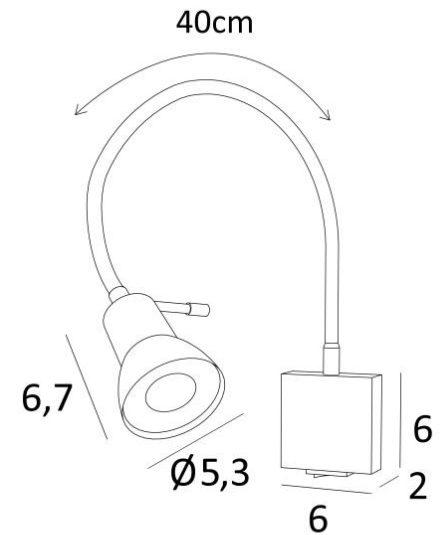

VEGA AP

VEGA AP in brushed bronze

VEGA AP is a small, practical reading light with a flexible and an articulated spotlight

The bulb is completely hidden by the spotlight

A classic reading light to be placed next to a bed, on the uprights of a bookcase or on top of a picture or painting

The spotlight is designed for a GU10 bulb that operates without a transformer and is easily dimmable by use of an external dimmer

A rocker switch is installed at the bottom of the wall base

OVERALL SIZES

L6cm |→43cm

BASE

6 x 2cm

TECHNICAL DATA

One GU10 fitting

Without transformer

Dimmable wall light

A 40cm flex

The spotlight can be directed to all directions

Spotlight dimensions : Ø2,8→5,3cm L6,7cm

A rocker switch at the bottom of the box

A fixing plate for the wall box ([plan in PDF](#))

Mandatory use of a LED bulb (safety)