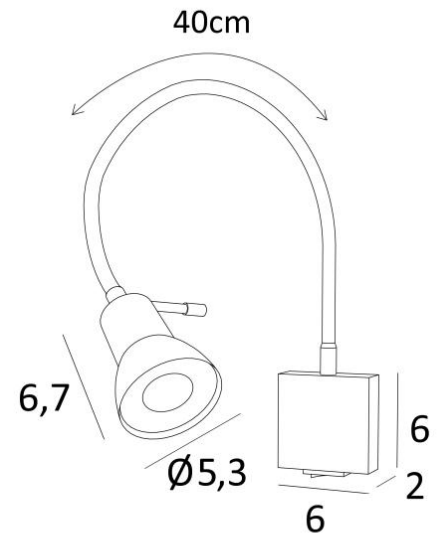

## VEGA AP

VEGA AP in brushed bronze. Metal finish code: 29

**VEGA AP** is a small, practical reading light with a flexible and an articulated spotlight

The bulb is completely hidden by the spotlight

A classic reading light to be placed next to a bed, on the uprights of a bookcase or on top of a picture or painting

### OVERALL SIZES

L6cm |→43cm

# 6 x 2cm

### TECHNICAL DATA

One GU10 fitting

Without transformer

Dimmable wall light

A 40cm flex. The spotlight can be directed to all directions

Spotlight dimensions : Ø2,8→5,3cm L6,7cm

A rocker switch at the bottom of the box