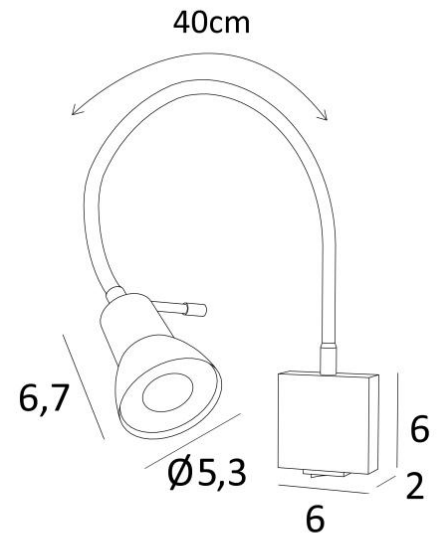

VEGA AP

VEGA AP in brushed bronze. Metal finish code: 29

VEGA AP is a small, practical reading light with a flexible and an articulated spotlight

The bulb is completely hidden by the spotlight

A classic reading light to be placed next to a bed, on the uprights of a bookcase or on top of a picture or painting

The spotlight is designed for a GU10 bulb that operates without a transformer and is easily dimmable by use of an external dimmer

A rocker switch is installed at the bottom of the wall base

OVERALL SIZES

L6cm |→43cm

BASE

6 x 2cm

TECHNICAL DATA

One GU10 fitting

Without transformer

Dimmable wall light

A 40cm flex. The spotlight can be directed to all directions

Spotlight dimensions : Ø2,8→5,3cm L6,7cm

A rocker switch at the bottom of the box

A fixing plate for the wall box ([plan in PDF](#))

Mandatory use of a LED bulb (safety)

AVAILABLE METAL FINISHES AND CODES