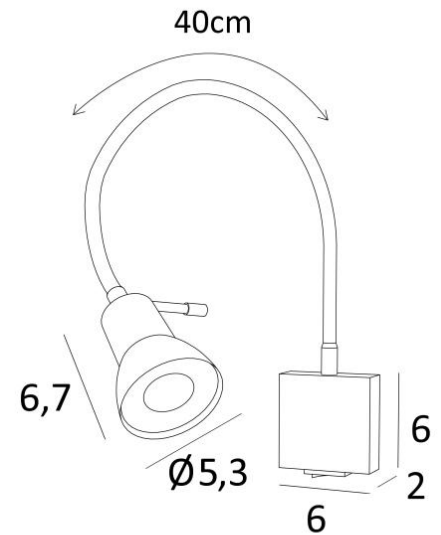

VEGA

VEGA in brushed bronze. Metal finish code: 29

VEGA is a small, practical reading light with a flexible and an articulated spotlight

The bulb is completely hidden by the spotlight

A classic reading light to be placed next to a bed, on the uprights of a bookcase or on top of a picture or painting

The spotlight is designed for a GU10 bulb that operates without a transformer and is easily dimmable by use of an external dimmer

A rocker switch is installed at the bottom of the wall base

OVERALL SIZES

L6cm |→43cm

BASE

6 x 2cm

TECHNICAL DATA

One GU10 fitting

Without transformer

Dimmable wall light

A 40cm flex. The spotlight can be directed to all directions

Spotlight dimensions : Ø2,8→5,3cm L6,7cm

A rocker switch at the bottom of the box

A fixing plate for the wall box ([plan in PDF](#))

Mandatory use of a LED bulb (safety)

AVAILABLE METAL FINISHES AND CODES