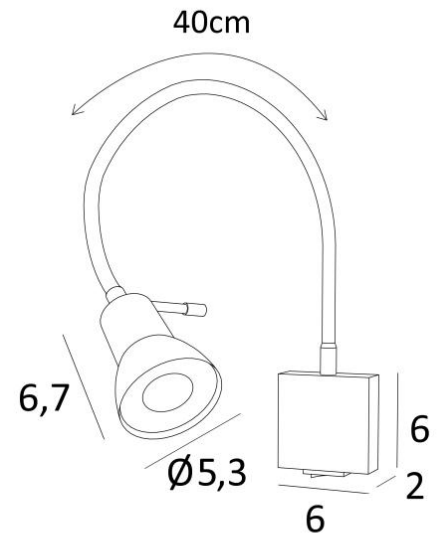

VEGA AP

VEGA AP in brushed bronze

VEGA AP is a small, practical reading light with a flexible and an articulated spotlight

The bulb is completely hidden by the spotlight

A classic reading light to be placed next to a bed, on the uprights of a bookcase or on top of a picture or painting

The spotlight is designed for a GU10 bulb that operates without a transformer and is easily dimmable by use of an external dimmer

A rocker switch is installed at the bottom of the wall base

OVERALL SIZES

L6cm |→43cm

BASE

6 x 2cm

TECHNICAL DATA

One GU10 fitting

Without transformer

Dimmable wall light

A 40cm flex

The spotlight can be directed to all directions

Spotlight dimensions : Ø2,8→5,3cm L6,7cm

A rocker switch at the bottom of the box

A fixing plate for the wall box ([plan in PDF](#))

Mandatory use of a LED bulb (safety)