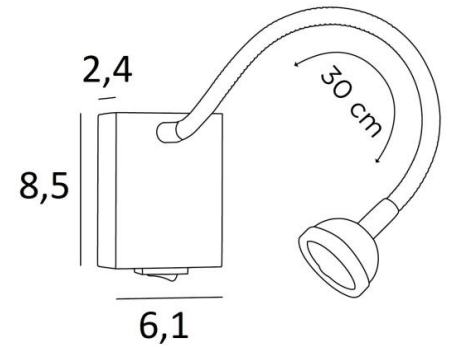

ALTAIR

ALTAIR in brushed bronze. Metal finish code: 29

ALTAIR is a small reading light with a flexible and an articulated spotlight to be placed near a bed, allowing you to read without disturbing your partner
Minimalist but effective, a LED bulb is integrated in the spotlight and diffuses a warm and concentrated light
Practical, a toggle switch is placed on the bottom of the wall base

OVERALL SIZES

H8,5cm L6,1cm |→36cm

BASE

6,1 x 8,5 x 2,4cm

TECHNICAL DATA

Integrated power LED in the spotlight :
consumption 1W brightness 119lm colour temperature 2700°K
Driver : 14-230V 50-60HZ 350mA
Not dimmable wall light
A 30cm flex
The spotlight can be directed to all directions
Spotlight dimensions : Ø4cm H2,4cm
A rocker switch at the bottom of the box
A fixing plate for the wall box ([plan in PDF](#))