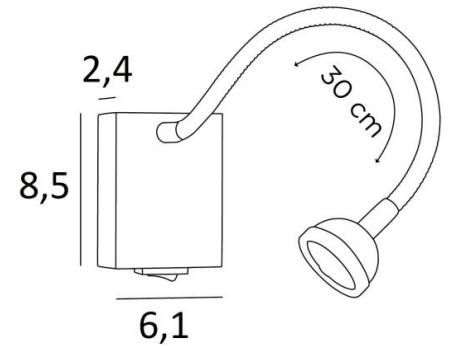

ALTAIR

ALTAIR in brushed bronze. Metal finish code: 29

ALTAIR is a small reading light with a flexible and an articulated spotlight to be placed near a bed, allowing you to read without disturbing your partner
Minimalist but effective, a LED bulb is integrated in the spotlight and diffuses a warm and concentrated light
Practical, a toggle switch is placed on the bottom of the wall base

OVERALL SIZES

H8,5cm L6,1cm |→36cm

BASE

6,1 x 8,5 x 2,4cm

TECHNICAL DATA

Integrated power LED in the spotlight :
consumption 1W brightness 119lm colour temperature 2700°K
Driver : 14-230V 50-60HZ 350mA
Not dimmable wall light
A 30cm flex
The spotlight can be directed to all directions
Spotlight dimensions : Ø4cm H2,4cm
A rocker switch at the bottom of the box
A fixing plate for the wall box ([plan in PDF](#))
OPTIONS: Push buttons for home automation system
OPTIONS: CE socket outlet, USB port, USB-C port