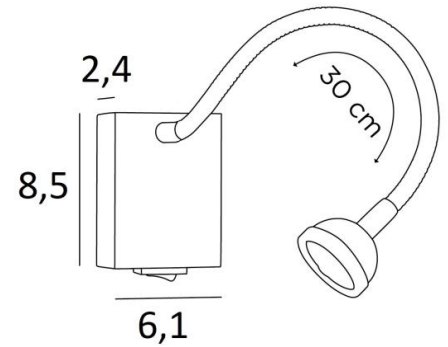

ALTAIR

ALTAIR in brushed bronze

ALTAIR is a small reading light with a flexible and an articulated spotlight to be placed near a bed, allowing you to read without disturbing your partner
Minimalist but effective, a LED bulb is integrated in the spotlight and diffuses a warm and concentrated light
Practical, a toggle switch is placed on the bottom of the wall base

OVERALL SIZES

H8,5cm L6,1cm |→36cm

BASE

6,1 x 8,5 x 2,4cm

TECHNICAL DATA

Integrated power LED in the spotlight :
consumption 1W brightness 119lm color temperature 2700°K
Driver : 14-230V 50-60HZ 350mA
Not dimmable wall light
A 30cm flex
The spotlight can be directed to all directions
Spotlight dimensions : Ø4cm H2,4cm
A rocker switch at the bottom of the box
A fixing plate for the wall box ([plan in PDF](#))