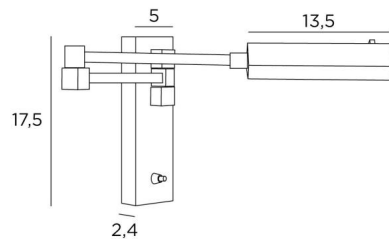

## VESTA +SW

VESTA in light bronze

**VESTA** is a wall light with a contemporary design with square and rectangular shapes. It can easily be integrated into a modern or classic interior. There is a model that can be placed on the left side of the bed and another to place on the right side, in order to facilitate the grip of the bar attached to the dome. The adjustable dome is equipped with a high-power LED which ensures an astonishing result with minimum energy consumption. Warm and generous light. A reading light and a desk light are associated with this wall light and this model exists without switch, see [VESTA -SW](#)

### OVERALL SIZES

H17,5cm L5cm |→48cm

**BASE** : 5 x 17,5 x 2,4cm

### TECHNICAL DATA

LED strip integrated in the reflector :

consumption 3,6W brightness 350lm colour temperature 2700°K

Driver : 24-240V 50-60Hz 500mA

Not dimmable wall light

The reflector is adjustable trough 360°

Reflector dimensions : L13,5 x 3,2cm H2cm

Double arm, 180° articulated

Toggle switch on the box

A fixing plate for the wall box ([plan in PDF](#))