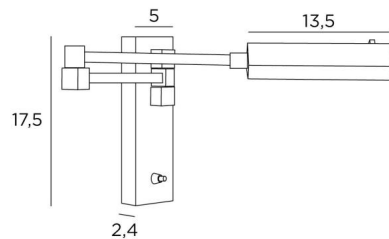

VESTA +SW

VESTA in light bronze

VESTA is a wall light with a contemporary design with square and rectangular shapes. It can easily be integrated into a modern or classic interior. There is a model that can be placed on the left side of the bed and another to place on the right side, in order to facilitate the grip of the bar attached to the dome. The adjustable dome is equipped with a high-power LED which ensures an astonishing result with minimum energy consumption. Warm and generous light. A reading light and a desk light are associated with this wall light and this model exists without switch, see [VESTA -SW](#)

OVERALL SIZES

H17,5cm L5cm |→48cm

BASE : 5 x 17,5 x 2,4cm

TECHNICAL DATA

LED strip integrated in the reflector :

consumption 3,6W brightness 350lm colour temperature 2700°K

Driver : 24-240V 50-60Hz 500mA

Not dimmable wall light

The reflector is adjustable trough 360°

Reflector dimensions : L13,5 x 3,2cm H2cm

Double arm, 180° articulated

Toggle switch on the box

A fixing plate for the wall box ([plan in PDF](#))

AVAILABLE METAL FINISHES AND CODES