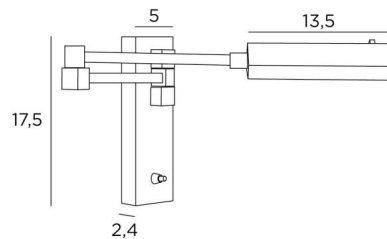

VESTA +SW

VESTA in light bronze

VESTA is a wall light with a contemporary design with square and rectangular shapes. It can easily be integrated into a modern or classic interior. There is a model that can be placed on the left side of the bed and another to place on the right side, in order to facilitate the grip of the bar attached to the dome. The adjustable dome is equipped with a high-power LED which ensures an astonishing result with minimum energy consumption. Warm and generous light. A reading light and a desk light are associated with this wall light and this model exists without switch, see [VESTA -SW](#)

OVERALL SIZES

H17,5cm L5cm |→48cm

BASE : 5 x 17,5 x 2,4cm

TECHNICAL DATA

LED strip integrated in the reflector :

consumption 3,6W brightness 350lm colour temperature 2700°K

Driver : 24-240V 50-60Hz 500mA

Not dimmable wall light

The reflector is adjustable trough 360°

Reflector dimensions : L13,5 x 3,2cm H2cm

Double arm, 180° articulated

Toggle switch on the box

A fixing plate for the wall box ([plan in PDF](#))

AVAILABLE METAL FINISHES AND CODES