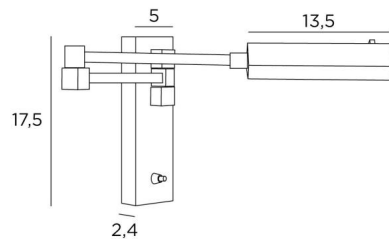

VESTA +SW

VESTA in light bronze

VESTA is a wall light with a contemporary design with square and rectangular shapes. It can easily be integrated into a modern or classic interior

The adjustable dome is equipped with a high-power LED which ensures an astonishing result with minimum energy consumption. Warm and generous light

There is a model that can be placed on the left side of the bed and another to place on the right side, in order to facilitate the grip of the bar attached to the dome

A reading light and a desk light are associated with this wall light and this model exists without switch, see [VESTA -SW](#)

OVERALL SIZES

H17,5cm L5cm |→48cm

BASE

5 x 17,5 x 2,4cm

TECHNICAL DATA

LED strip integrated in the reflector :

consumption 3,6W brightness 350lm color temperature 2700°K

Driver : 24-240V 50-60Hz 500mA

Not dimmable wall light

The reflector is adjustable through 360°

Reflector dimensions : L13,5 x 3,2cm H2cm

Double arm, 180° articulated

Toggle switch on the box

A fixing plate for the wall box ([plan in PDF](#))