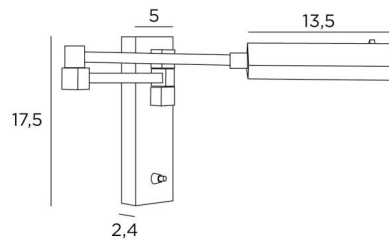

VESTA +SW

VESTA with switch in light bronze. Metal finish code: 28

VESTA is a wall light with a contemporary design with square and rectangular shapes. It can easily be integrated into a modern or classic interior. There is a model that can be placed on the left side of the bed and another to place on the right side, in order to facilitate the grip of the bar attached to the dome. The adjustable dome is equipped with a high-power LED which ensures an astonishing result with minimum energy consumption. Warm and generous light. A reading light and a desk light are associated with this wall light and this model exists without switch, see [VESTA -SW](#)

OVERALL SIZES

H17,5cm L5cm |→48cm

BASE : 5 x 17,5 x 2,4cm

TECHNICAL DATA

LED strip integrated in the reflector :

consumption 3,6W brightness 350lm colour temperature 2700°K

Driver : 24-240V 50-60Hz 500mA

Not dimmable wall light

The reflector is adjustable trough 360°

Reflector dimensions : L13,5 x 3,2cm H2cm

Double arm, 180° articulated

Toggle switch on the box

A fixing plate for the wall box ([plan in PDF](#))

AVAILABLE METAL FINISHES AND CODES