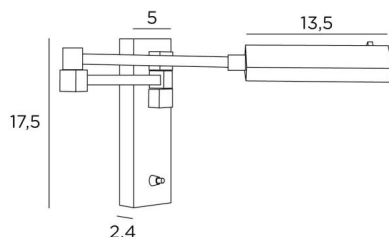

VESTA +SW

VESTA with switch in light bronze. Metal finish code: 28

VESTA is a wall light with a contemporary design with square and rectangular shapes. It can easily be integrated into a modern or classic interior. There is a model that can be placed on the left side of the bed and another to place on the right side, in order to facilitate the grip of the bar attached to the dome. The adjustable dome is equipped with a high-power LED which ensures an astonishing result with minimum energy consumption. Warm and generous light. A reading light and a desk light are associated with this wall light and this model exists without switch, see [VESTA -SW](#)

OVERALL SIZES

H17,5cm L5cm |→48cm

BASE : 5 x 17,5 x 2,4cm

TECHNICAL DATA

LED strip integrated in the reflector :

consumption 3,6W brightness 350lm colour temperature 2700°K

Driver : 24-240V 50-60Hz 500mA

Not dimmable wall light

The reflector is adjustable trough 360°

Reflector dimensions : L13,5 x 3,2cm H2cm

Double arm, 180° articulated

Toggle switch on the box

A fixing plate for the wall box ([plan in PDF](#))

AVAILABLE METAL FINISHES AND CODES