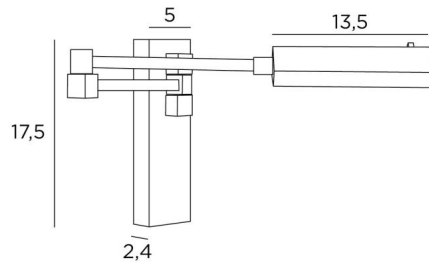

VESTA -SW

VESTA without switch in brushed bronze. Metal finish code: 29

VESTA is a wall light with a contemporary design with square and rectangular shapes. It can easily be integrated into a modern or classic interior. There is a model that can be placed on the left side of the bed and another to place on the right side, in order to facilitate the grip of the bar attached to the dome. The adjustable dome is equipped with a high-power LED which ensures an astonishing result with minimum energy consumption. Warm and generous light. A reading light and a desk light are associated with this wall light and this model exists with a toggle switch, see [VESTA +SW](#)

OVERALL SIZES

H17,5cm L5cm |→48cm

BASE : 5 x 17,5 x 2,4cm

TECHNICAL DATA

LED strip integrated in the reflector :

consumption 3,6W brightness 350lm colour temperature 2700°K

Driver: 24-240V 50-60Hz 500mA

Not dimmable wall light. Reflector dimensions: L13,5 x 3,2cm H2cm

Double arm, 180° articulated

Without switch

A fixing plate for the wall box ([plan in PDF](#))

AVAILABLE METAL FINISHES AND CODES

28 - Light bronze - 1687 028

29 - Brushed bronze - 1687 029

33 - Brushed nickel - 1687 033