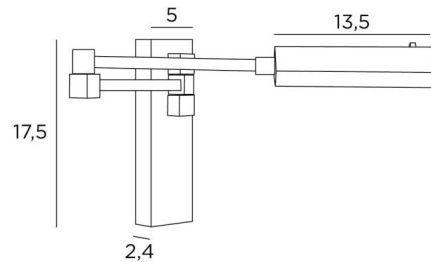

VESTA -SW

VESTA without switch in brushed bronze

VESTA is a wall light with a contemporary design with square and rectangular shapes. It can easily be integrated into a modern or classic interior. There is a model that can be placed on the left side of the bed and another to place on the right side, in order to facilitate the grip of the bar attached to the dome. The adjustable dome is equipped with a high-power LED which ensures an astonishing result with minimum energy consumption. Warm and generous light. A reading light and a desk light are associated with this wall light and this model exists with a toggle switch, see **VESTA +SW**

OVERALL SIZES

H17,5cm L5cm |→48cm

BASE : 5 x 17,5 x 2,4cm

TECHNICAL DATA

LED strip integrated in the reflector :

consumption 3,6W brightness 350lm colour temperature 2700°K

Driver: 24-240V 50-60Hz 500mA

Not dimmable wall light. Reflector dimensions: L13,5 x 3,2cm H2cm

Double arm, 180° articulated

Without switch

A fixing plate for the wall box ([plan in PDF](#))

AVAILABLE METAL FINISHES AND CODES

25 - Brushed brass - 1687 025

28 - Light bronze - 1687 028

29 - Brushed bronze - 1687 029