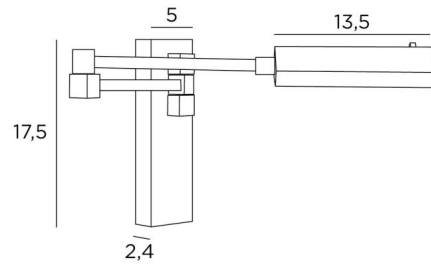

VESTA -SW

VESTA is a wall light with a contemporary design with square and rectangular shapes. It can easily be integrated into a modern or classic interior

The adjustable dome is equipped with a high-power LED which ensures an astonishing result with minimum energy consumption. Warm and generous light

There is a model that can be placed on the left side of the bed and another to place on the right side, in order to facilitate the grip of the bar attached to the dome

A reading light and a desk light are associated with this wall light and this model exists with a toggle switch, see **VESTA +SW**

OVERALL SIZES

H17,5cm L5cm |→48cm

BASE

5 x 17,5 x 2,4cm

TECHNICAL DATA

LED strip integrated in the reflector :

consumption 3,6W brightness 350lm color temperature 2700°K

Driver : 24-240V 50-60Hz 500mA

Not dimmable wall light

The reflector is adjustable trough 360°

Reflector dimensions : L13,5 x 3,2cm H2cm

Double arm, 180° articulated

Without switch

A fixing plate for the wall box ([plan in PDF](#))

AVAILABLE METAL FINISHES AND CODES

28 - Light bronze - 1687 028

29 - Brushed bronze - 1687 029

LIGHTING COLLECTION