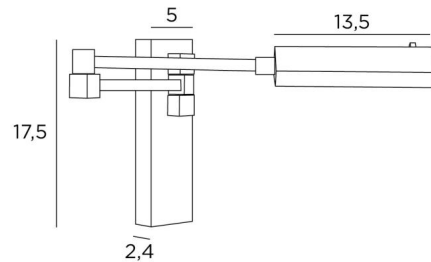

## VESTA -SW

VESTA without switch in brushed bronze

**VESTA** is a wall light with a contemporary design with square and rectangular shapes. It can easily be integrated into a modern or classic interior. There is a model that can be placed on the left side of the bed and another to place on the right side, in order to facilitate the grip of the bar attached to the dome. The adjustable dome is equipped with a high-power LED which ensures an astonishing result with minimum energy consumption. Warm and generous light. A reading light and a desk light are associated with this wall light and this model exists with a toggle switch, see [VESTA +SW](#)

### OVERALL SIZES

H17,5cm L5cm |→48cm

**BASE :** 5 x 17,5 x 2,4cm

### TECHNICAL DATA

LED strip integrated in the reflector :

consumption 3,6W brightness 350lm colour temperature 2700°K

Driver: 24-240V 50-60Hz 500mA

Not dimmable wall light. Reflector dimensions: L13,5 x 3,2cm H2cm