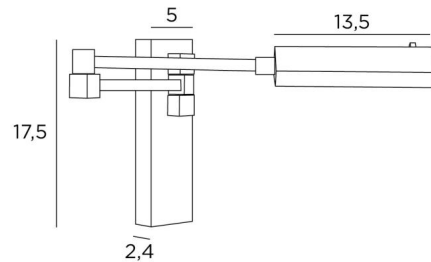

VESTA -SW

VESTA without switch in brushed bronze

VESTA is a wall light with a contemporary design with square and rectangular shapes. It can easily be integrated into a modern or classic interior. There is a model that can be placed on the left side of the bed and another to place on the right side, in order to facilitate the grip of the bar attached to the dome. The adjustable dome is equipped with a high-power LED which ensures an astonishing result with minimum energy consumption. Warm and generous light. A reading light and a desk light are associated with this wall light and this model exists with a toggle switch, see [VESTA +SW](#)

OVERALL SIZES

H17,5cm L5cm |→48cm

BASE : 5 x 17,5 x 2,4cm

TECHNICAL DATA

LED strip integrated in the reflector :

consumption 3,6W brightness 350lm colour temperature 2700°K

Driver: 24-240V 50-60Hz 500mA

Not dimmable wall light. Reflector dimensions: L13,5 x 3,2cm H2cm

Double arm, 180° articulated

Without switch

A fixing plate for the wall box ([plan in PDF](#))

AVAILABLE METAL FINISHES AND CODES

25 - Brushed brass - 1687 025

28 - Light bronze - 1687 028

29 - Brushed bronze - 1687 029