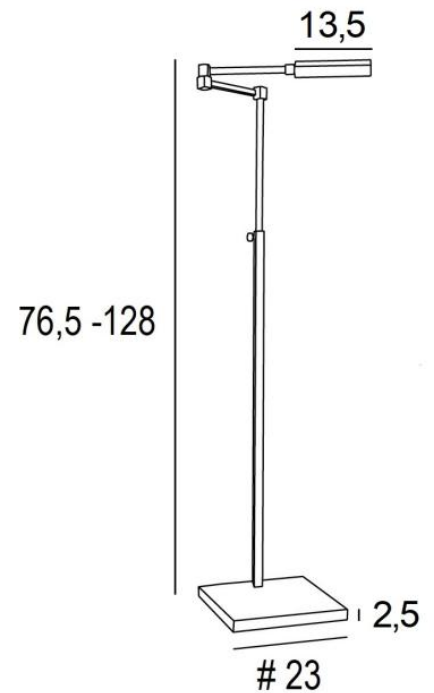

ZETA

ZETA in brushed bronze. Metal finish code: 29

**ZETA** is a reading light with square and rectangular shapes to be placed at the end of the sofa. Contemporary with a minimalist design, she can easily be integrated into a modern or classic interior. Equipped with two high-power LED, she ensures an amazing result with minimum energy consumption. Traditionally handmade by expert brass workers, this reading light has remarkable finishes. Very efficient and functional: swivel reflector, adjustable height, articulated arm and warm light. She is mounted on a solid, heavy base for stability. A wall light and a desk light are associated with this exceptional reading light.

#### OVERALL SIZES

H76,5→128cm L30→50cm

**BASE :** #23 x 2,5cm

#### TECHNICAL DATA

LED strips integrated in the reflector :

consumption 2x3,6W brightness 1x700lm colour temperature 2700°K and not dimmable

Plug-in driver : 24-240V 500mA

The reflector rotates through 360°. Reflector dimensions : L13,5 x 3,7cm H2,1cm

Double articulated arm through 360°

Reading light adjustable in height

Foot switch on the electric cable