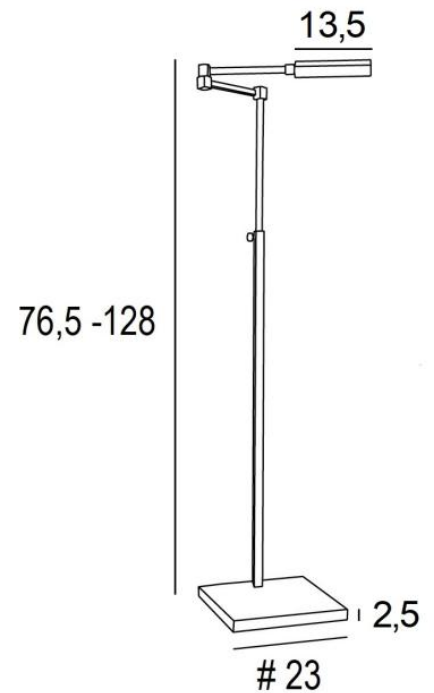

ZETA

ZETA in brushed bronze. Metal finish code: 29

ZETA is a reading light with square and rectangular shapes to be placed at the end of the sofa. Contemporary with a minimalist design, she can easily be integrated into a modern or classic interior. Equipped with two high-power LED, she ensures an amazing result with minimum energy consumption. Traditionally handmade by expert brass workers, this reading light has remarkable finishes. Very efficient and functional: swivel reflector, adjustable height, articulated arm and warm light. She is mounted on a solid, heavy base for stability. A wall light and a desk light are associated with this exceptional reading light.

OVERALL SIZES

H76,5→128cm L30→50cm

BASE : #23 x 2,5cm

TECHNICAL DATA

LED strips integrated in the reflector :

consumption 2x3,6W brightness 1x700lm colour temperature 2700°K and not dimmable

Plug-in driver : 24-240V 500mA

The reflector rotates through 360°. Reflector dimensions : L13,5 x 3,7cm H2,1cm

Double articulated arm through 360°

Reading light adjustable in height

Foot switch on the electric cable

AVAILABLE METAL FINISHES AND CODES