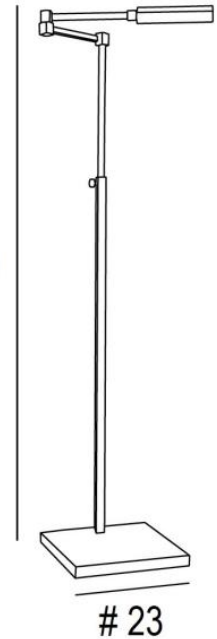

ZETA

ZETA in brushed bronze

76,5 -128

23

ZETA is a reading light with square and rectangular shapes to be placed at the end of the sofa. Contemporary with a minimalist design, she can easily be integrated into a modern or classic interior. Equipped with two high-power LED, she ensures an amazing result with minimum energy consumption. Traditionally handmade by expert brass workers, this reading light has remarkable finishes. Very efficient and functional: swivel reflector, adjustable height, articulated arm and warm light. She is mounted on a solid, heavy base for stability. A wall light and a desk light are associated with this exceptional reading light.

OVERALL SIZES

H76,5→128cm L30→50cm

BASE : #23 x 2,5cm

TECHNICAL DATA

LED strips integrated in the reflector :

consumption 2x3,6W brightness 1x700lm color temperature 2700°K and not dimmable

Plug-in driver : 24-240V 500mA

The reflector rotates through 360°

Reflector dimensions : L13,5 x 3,7cm H2,1cm

Double articulated arm through 360°

Reading light adjustable in height

Foot switch on the electric cable

AVAILABLE METAL FINISHES AND CODES