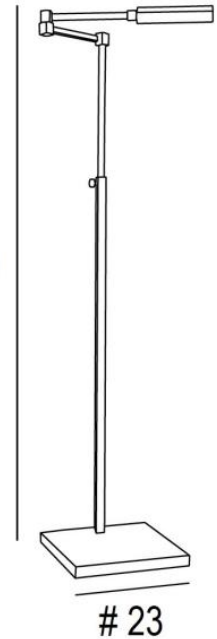

ZETA

ZETA in brushed bronze. Metal finish code: 29

76,5 -128

# 23

**ZETA** is a reading light with square and rectangular shapes to be placed at the end of the sofa. Contemporary with a minimalist design, she can easily be integrated into a modern or classic interior. Equipped with two high-power LED, she ensures an amazing result with minimum energy consumption. Traditionally handmade by expert brass workers, this reading light has remarkable finishes. Very efficient and functional: swivel reflector, adjustable height, articulated arm and warm light. She is mounted on a solid, heavy base for stability. A wall light and a desk light are associated with this exceptional reading light.

#### OVERALL SIZES

H76,5→128cm L30→50cm

**BASE :** #23 x 2,5cm

#### TECHNICAL DATA

LED strips integrated in the reflector :

consumption 2x3,6W brightness 1x700lm colour temperature 2700°K and not dimmable

Plug-in driver : 24-240V 500mA

The reflector rotates through 360°. Reflector dimensions : L13,5 x 3,7cm H2,1cm