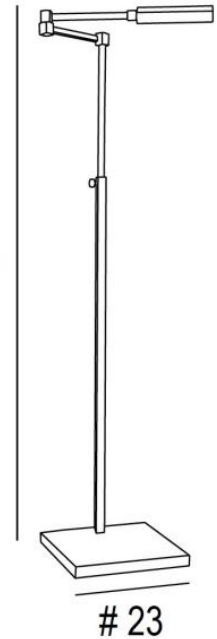

ZETA

ZETA in brushed bronze. Metal finish code: 29

76,5 -128

23

ZETA is a reading light with square and rectangular shapes to be placed at the end of the sofa. Contemporary with a minimalist design, she can easily be integrated into a modern or classic interior. Equipped with two high-power LED, she ensures an amazing result with minimum energy consumption. Traditionally handmade by expert brass workers, this reading light has remarkable finishes. Very efficient and functional: swivel reflector, adjustable height, articulated arm and warm light. She is mounted on a solid, heavy base for stability. A wall light and a desk light are associated with this exceptional reading light.

OVERALL SIZES

H76,5→128cm L30→50cm

BASE : #23 x 2,5cm

TECHNICAL DATA

LED strips integrated in the reflector :

consumption 2x3,6W brightness 1x700lm colour temperature 2700°K and not dimmable

Plug-in driver : 24-240V 500mA

The reflector rotates through 360°. Reflector dimensions : L13,5 x 3,7cm H2,1cm

Double articulated arm through 360°

Reading light adjustable in height

Foot switch on the electric cable

AVAILABLE METAL FINISHES AND CODES

25 - Brushed brass - 3693 025

28 - Light bronze - 3693 028

29 - Brushed bronze - 3693 029

32 - Brushed chrome - 3693 032

HEIGHT
ADJUSTABLE

LED
INTEGRATED

2700°K

FOOT
SWITCH