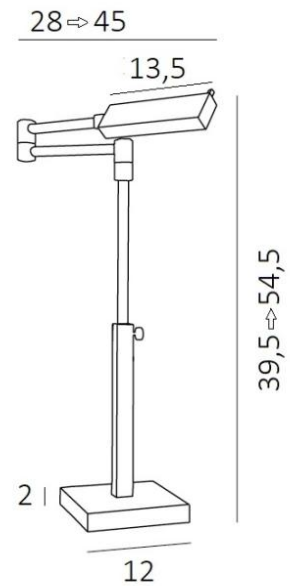

KA

KA in brushed bronze

**KA** is a height-adjustable desk light with a movable arm and adjustable reflector with integrated LED. Square and rectangular shaped desk light with a contemporary design will she easily fits into a modern or classic interior.

#### OVERALL SIZES

H39,5→54,5cm L28→45cm

#### BASE

Solid brass base : #12 x 2cm

Reflector dimensions : L13,5 x 3,7cm H2cm

Adjustable double arm through 360°

Desk light adjustable in height

Switch on the electric cable