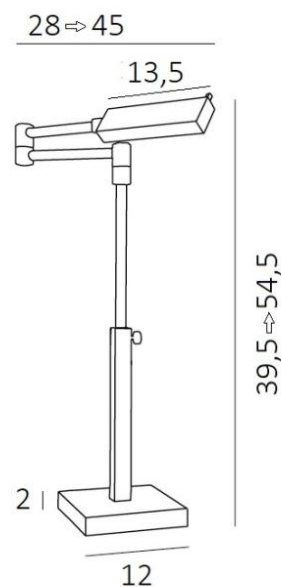

KA

KA in brushed bronze

KA is a height-adjustable desk light with a movable arm and adjustable reflector with integrated LED. Square and rectangular shaped desk light with a contemporary design will she easily fits into a modern or classic interior.

Made from solid brass, the proposed finishes are remarkable.

This lamp, equipped with high power LED, ensures minimum energy consumption for an amazing result. Warm and generous light.

OVERALL SIZES

H39,5→54,5cm L28→45cm

BASE

Solid brass base : #12 x 2cm

TECHNICAL DATA

LED strips integrated in the reflector :

consumption 2x3,6W brightness 1x700lm color temperature 2700°K

Plug-in driver : 24-240V 500mA

Not dimmable desk light

The reflector is adjustable trough 360°

Reflector dimensions : L13,5 x 3,7cm H2cm

Adjustable double arm through 360°

Desk light adjustable in height

Switch on the electric cable

AVAILABLE METAL FINISHES AND CODES