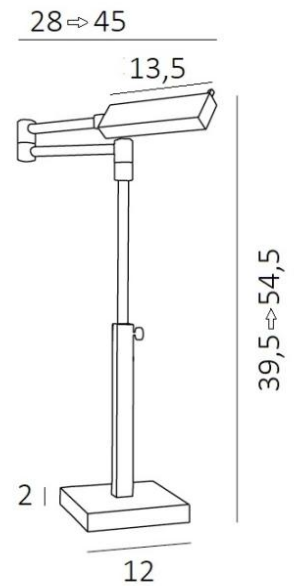

KA

KA in brushed bronze

KA is a height-adjustable desk light with a movable arm and adjustable reflector with integrated LED. Square and rectangular shaped desk light with a contemporary design will she easily fits into a modern or classic interior.

Made from solid brass, the proposed finishes are remarkable.

This lamp, equipped with high power LED, ensures minimum energy consumption for an amazing result. Warm and generous light.

OVERALL SIZES

H39,5→54,5cm L28→45cm

BASE

Solid brass base : #12 x 2cm

TECHNICAL DATA

LED strips integrated in the reflector :

consumption 2x3,6W brightness 1x700lm color temperature 2700°K

Plug-in driver : 24-240V 500mA

Not dimmable desk light

The reflector is adjustable trough 360°

Reflector dimensions : L13,5 x 3,7cm H2cm

Adjustable double arm through 360°

Desk light adjustable in height

Switch on the electric cable

AVAILABLE METAL FINISHES AND CODES