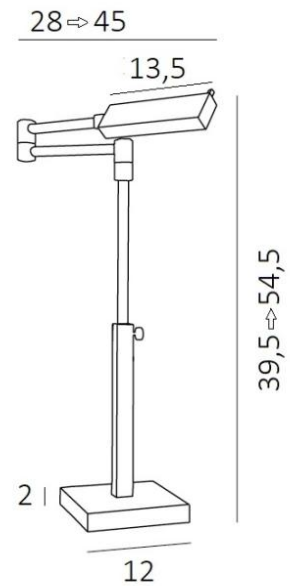

KA

KA in brushed bronze

KA is a height-adjustable desk light with a movable arm and adjustable reflector with integrated LED. Square and rectangular shaped desk light with a contemporary design will she easily fits into a modern or classic interior.

Made from solid brass, the proposed finishes are remarkable.

This lamp, equipped with high power LED, ensures minimum energy consumption for an amazing result. Warm and generous light.

OVERALL SIZES

H39,5→54,5cm L28→45cm

BASE

Solid brass base : #12 x 2cm

TECHNICAL DATA

LED strips integrated in the reflector :

consumption 2x3,6W brightness 1x700lm color temperature 2700°K

Plug-in driver : 24-240V 500mA

Not dimmable desk light

The reflector is adjustable trough 360°

Reflector dimensions : L13,5 x 3,7cm H2cm

Adjustable double arm through 360°

Desk light adjustable in height

Switch on the electric cable

AVAILABLE METAL FINISHES AND CODES