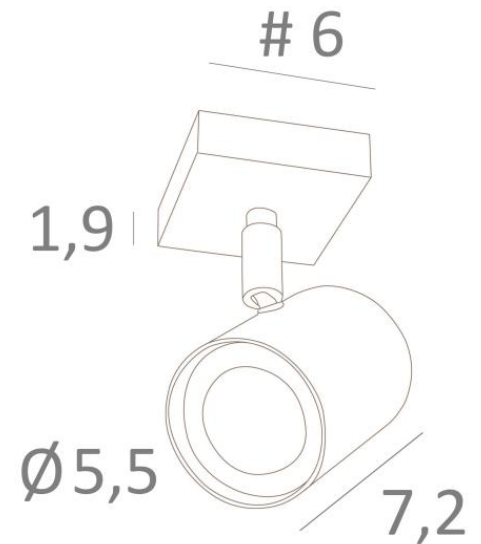

## MAGELLAN 1

MAGELLAN 1 in light bronze

**MAGELLAN 1** is a spotlight placed on a small square base

This ceiling light is discreet and easy to install. He is a must for adding more light to your home. To increase its efficiency, there are GU10 bulbs on the market with very high power and dimmable

### OVERALL SIZES

#6cm H9,5→11cm

### BASE

#6 x 1,9cm

### TECHNICAL DATA

One spotlight mounted on a 360° adjustable joint

Spotlight dimensions : Ø5,5cm L7,2cm

One GU10 fitting

No driver, this spotlight works directly on 230V

Dimmable spotlight

A fixing plate for the ceiling base ([plan in PDF](#))