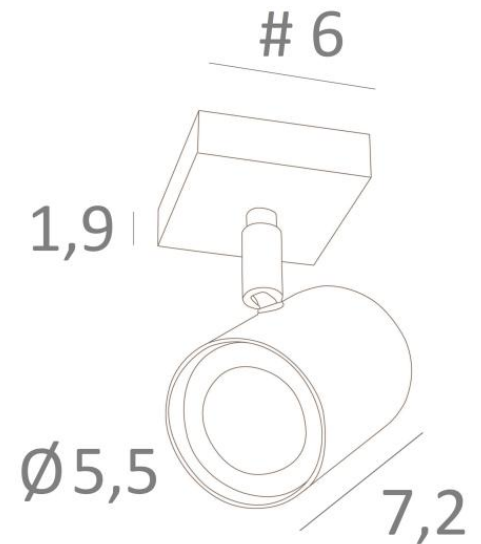

## MAGELLAN 1

MAGELLAN 1 in light bronze. Metal finish code: 28

**MAGELLAN 1** is a spotlight placed on a small square base

This ceiling light is discreet and easy to install. He is a must for adding more light to your home. To increase its efficiency, there are GU10 bulbs on the market with very high power and dimmable

### OVERALL SIZES

#6cm H9,5→11cm

### BASE

#6 x 1,9cm

### TECHNICAL DATA

One spotlight mounted on a 360° adjustable joint

Spotlight dimensions : Ø5,5cm L7,2cm

One GU10 fitting

No driver, this spotlight works directly on 230V

Dimmable spotlight

A fixing plate for the ceiling base ([plan in PDF](#))