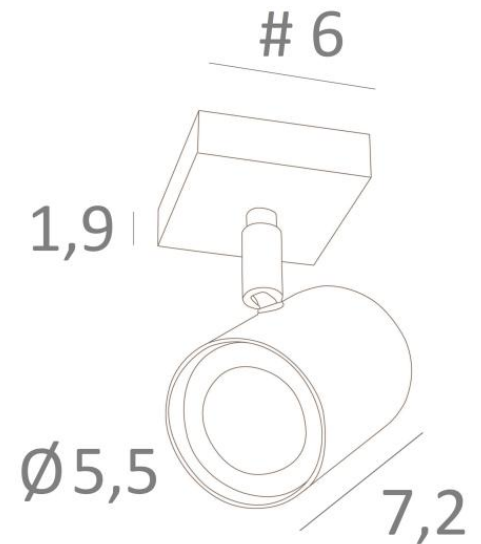

MAGELLAN 1

MAGELLAN 1 in light bronze. Metal finish code: 28

MAGELLAN 1 is a spotlight placed on a small square base

This ceiling light is discreet and easy to install. He is a must for adding more light to your home. To increase its efficiency, there are GU10 bulbs on the market with very high power and dimmable

The originality of the **MAGELLAN** spotlight is his sober and very modern design: he is cylindrical and surrounds completely the fitting with its bulb

This spotlight is offered in a nice range of six models, with one to four spots, distributed on round, square or rectangular bases

OVERALL SIZES

#6cm H9,5→11cm

BASE

#6 x 1,9cm

TECHNICAL DATA

One spotlight mounted on a 360° adjustable joint

Spotlight dimensions : Ø5,5cm L7,2cm

One GU10 fitting