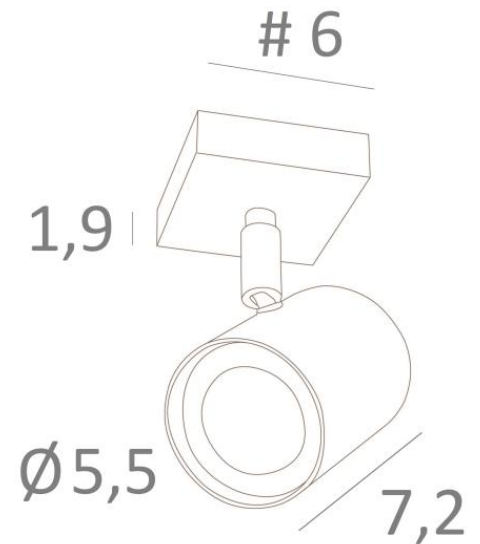

MAGELLAN 1

MAGELLAN 1 in light bronze. Metal finish code: 28

MAGELLAN 1 is a spotlight placed on a small square base

This ceiling light is discreet and easy to install. He is a must for adding more light to your home. To increase its efficiency, there are GU10 bulbs on the market with very high power and dimmable

The originality of the **MAGELLAN** spotlight is his sober and very modern design: he is cylindrical and surrounds completely the fitting with its bulb

This spotlight is offered in a nice range of six models, with one to four spots, distributed on round, square or rectangular bases

OVERALL SIZES

#6cm H9,5→11cm

BASE

#6 x 1,9cm

TECHNICAL DATA

One spotlight mounted on a ball joint adjustable in all directions

Spotlight dimensions: Ø5,5cm L7,2cm

One GU10 fitting