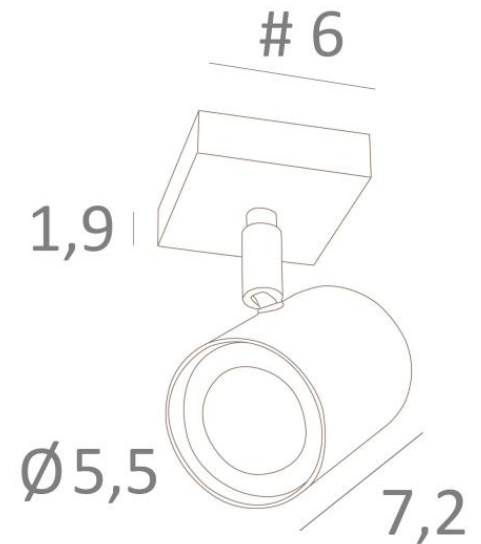

MAGELLAN 1

MAGELLAN 1 in light bronze. Metal finish code: 28

MAGELLAN 1 is a spotlight placed on a small square base

This ceiling light is discreet and easy to install. He is a must for adding more light to your home. To increase its efficiency, there are GU10 bulbs on the market with very high power and dimmable

The originality of the **MAGELLAN** spotlight is his sober and very modern design: he is cylindrical and surrounds completely the fitting with its bulb

This spotlight is offered in a nice range of six models, with one to four spots, distributed on round, square or rectangular bases

OVERALL SIZES

#6cm H9,5→11cm

BASE

#6 x 1,9cm

TECHNICAL DATA

One spotlight mounted on a ball joint adjustable in all directions

Spotlight dimensions: Ø5,5cm L7,2cm

One GU10 fitting