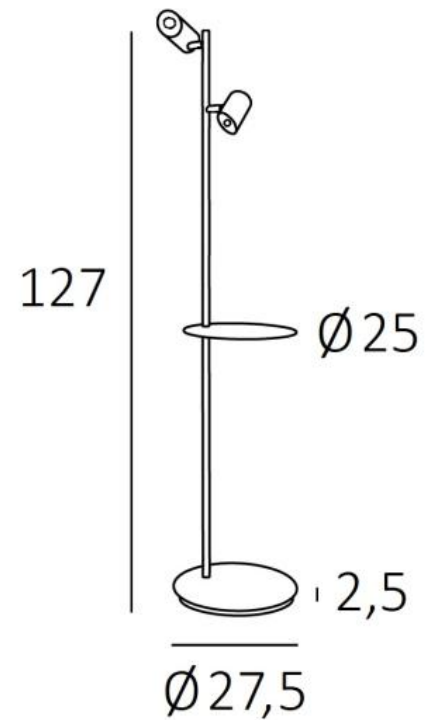

HERMES

HERMES in brushed bronze

HERMES is a reading table to be placed next to an armchair or at the end of a sofa

Mounted on a solid, heavy base for remarkable stability

HERMES is very efficient and highly functional: two spotlights that can be adjusted in all directions and a shelf that can be adjusted in height and horizontally

Superb finishes

OVERALL SIZES

H127cm Ø27,5cm

BASE

Ø27,5 x 2,5cm

TECHNICAL DATA

Two GU10 fittings

The bulbs are fully integrated into the spotlights

The spotlights can be directed to all directions

Spotlight dimensions : Ø5,5cm L7,8→10,9cm

Round tablet : Ø25cm

The tablet is in height adjustable and pivots horizontally around the main tube

A foot switch on the cable (standard)