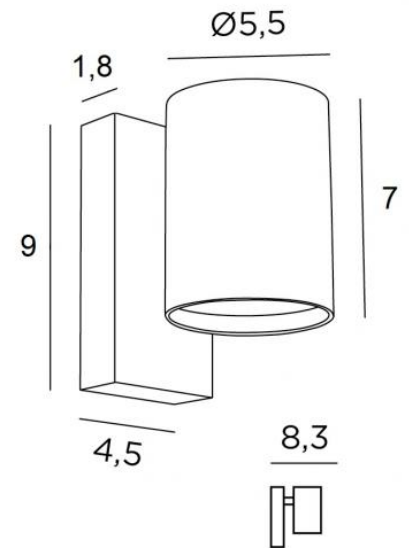

MERAK 1

MERAK 1 in brushed bronze

MERAK 1 is a classic wall lamp with a single light beam
She will bring a nice "light" touch to your interior decoration
Available with two light beams, see [MERAK 2](#)

OVERALL SIZES

H9cm L5,5cm |→8,3cm

BASE

4,5 x 9 x 1,8cm

TECHNICAL DATA

One GU10 fitting
Without transformer
Dimmable wall light
A fixing plate for the wall box ([plan in PDF](#))

AVAILABLE METAL FINISHES AND CODES

29 - Brushed bronze - 1653 029

32 - Brushed chrome - 1653 032

GU10

NO
TRANSFO

DIM

F

I

IP
20