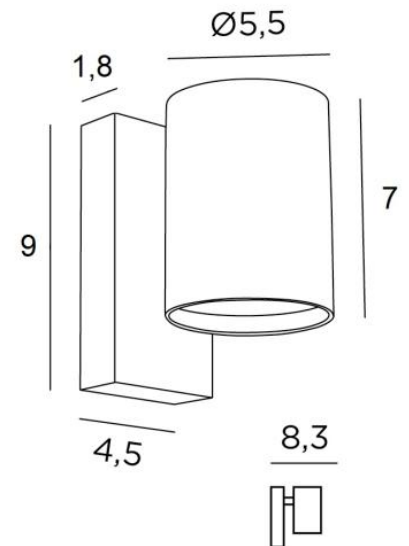

MERAK 1

MERAK 1 in brushed bronze

MERAK 1 is a classic wall lamp with a single light beam
She will bring a nice "light" touch to your interior decoration
Available with two light beams, see [MERAK 2](#)

OVERALL SIZES

H9cm L5,5cm |→8,3cm

BASE

4,5 x 9 x 1,8cm

TECHNICAL DATA

One GU10 fitting
Without transformer
Dimmable wall light
A fixing plate for the wall box ([plan in PDF](#))

AVAILABLE METAL FINISHES AND CODES