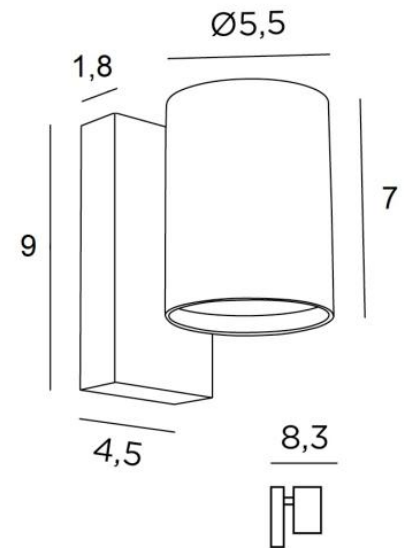

MERAK 1

MERAK 1 in brushed bronze

MERAK 1 is a classic wall lamp with a single light beam
She will bring a nice "light" touch to your interior decoration
Available with two light beams, see [MERAK 2](#)

OVERALL SIZES

H9cm L5,5cm |→8,3cm

BASE

4,5 x 9 x 1,8cm

TECHNICAL DATA

One GU10 fitting
Without transformer
Dimmable wall light
A fixing plate for the wall box ([plan in PDF](#))

AVAILABLE METAL FINISHES AND CODES