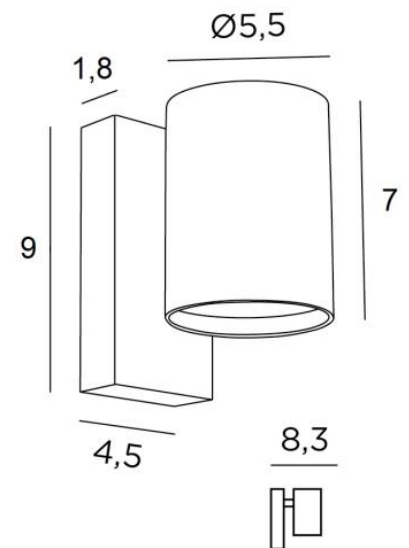

## MERAK 1

MERAK 1 in brushed bronze

**MERAK 1** is a classic wall lamp with a single light beam  
She will bring a nice "light" touch to your interior decoration  
Available with two light beams, see [MERAK 2](#)

### OVERALL SIZES

H9cm L5,5cm |→8,3cm

### BASE

4,5 x 9 x 1,8cm

### TECHNICAL DATA

One GU10 fitting  
Without transformer  
Dimmable wall light  
A fixing plate for the wall box ([plan in PDF](#))