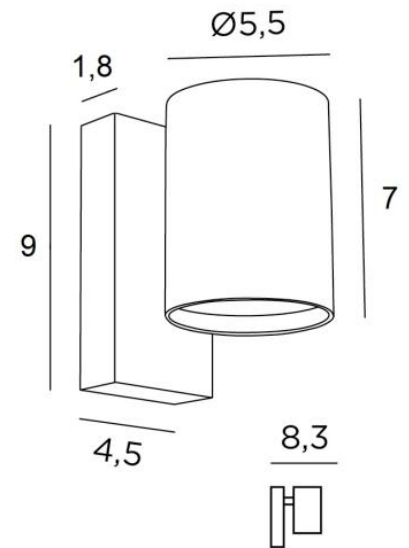

MERAK 1

MERAK 1 in brushed bronze

MERAK 1 is a classic wall lamp with a single light beam
She will bring a nice "light" touch to your interior decoration
Available with two light beams, see [MERAK 2](#)

OVERALL SIZES

H9cm L5,5cm |→8,3cm

BASE

4,5 x 9 x 1,8cm

TECHNICAL DATA

One GU10 fitting
Without transformer
Dimmable wall light
A fixing plate for the wall box ([plan in PDF](#))

AVAILABLE METAL FINISHES AND CODES

29 - Brushed bronze - 1653 029

32 - Brushed chrome - 1653 032

GU10

NO
TRANSFO

DIM