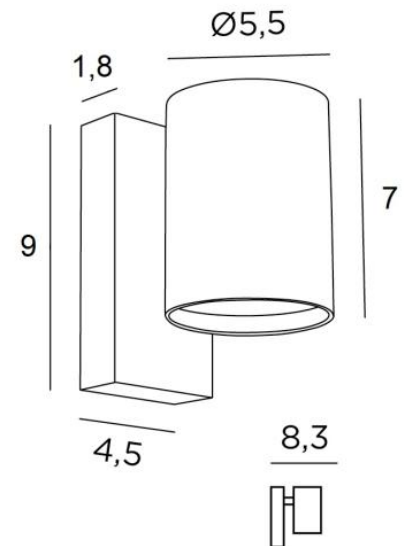

MERAK 1

MERAK 1 in brushed bronze

MERAK 1 is a classic wall lamp with a single light beam
She will bring a nice "light" touch to your interior decoration
Available with two light beams, see [MERAK 2](#)

OVERALL SIZES

H9cm L5,5cm |→8,3cm

BASE

4,5 x 9 x 1,8cm

TECHNICAL DATA

One GU10 fitting
Without transformer
Dimmable wall light
A fixing plate for the wall box ([plan in PDF](#))

AVAILABLE METAL FINISHES AND CODES

25 - Brushed brass - 1653 025

28 - Light bronze - 1653 028

29 - Brushed bronze - 1653 029

GU10

NO
TRANSFO

DIM

F

I

IP
20

CE

KILO
0.40