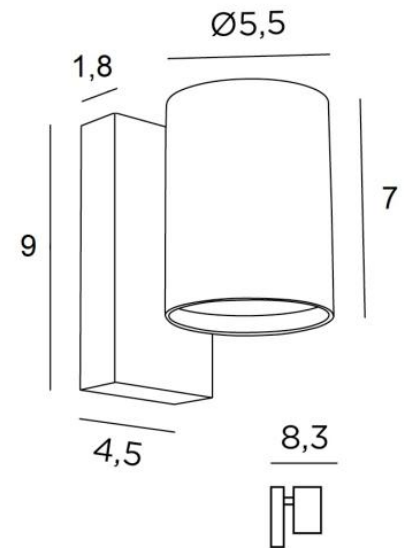

MERAK 1

MERAK 1 in brushed bronze

MERAK 1 is a classic wall lamp with a single light beam
She will bring a nice "light" touch to your interior decoration
Available with two light beams, see [MERAK 2](#)

OVERALL SIZES

H9cm L5,5cm |→8,3cm

BASE

4,5 x 9 x 1,8cm

TECHNICAL DATA

One GU10 fitting
Without transformer
Dimmable wall light
A fixing plate for the wall box ([plan in PDF](#))

AVAILABLE METAL FINISHES AND CODES

29 - Brushed bronze - 1653 029

32 - Brushed chrome - 1653 032

GU10

NO
TRANSFO