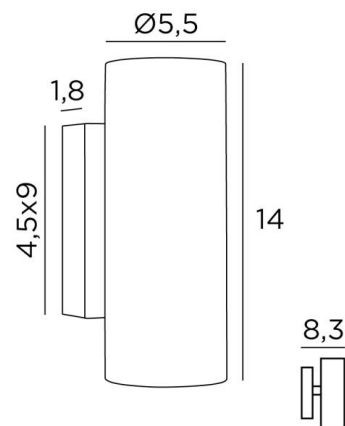

MERAK 2

MERAK 2 in brushed bronze

MERAK 2 is a traditional wall light with double light beams to add beautiful lighting effects to your walls
This wall light works without transformer and is dimmable by use of an external dimmer
It will undoubtedly bring a nice presence to your decoration

OVERALL SIZES

H14cm L5,5cm |→8,3cm

BASE

4,5 x 9 x 1,8cm

TECHNICAL DATA

Two GU10 fittings
Without transformer
Dimmable wall light
A fixing plate for the wall box ([plan in PDF](#))

AVAILABLE METAL FINISHES AND CODES

29 - Brushed bronze - 1654 029

32 - Brushed chrome - 1654 032