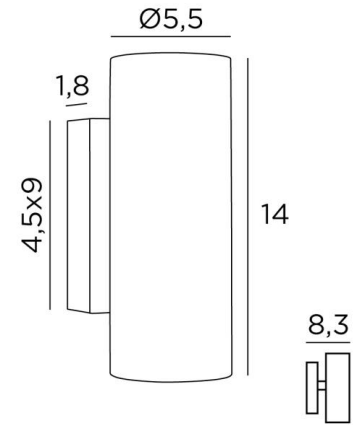

MERAK 2

MERAK 2 in brushed bronze. Metal finish code: 29

MERAK 2 is a traditional wall light with double light beams to add beautiful lighting effects to your walls
This wall light works without transformer and is dimmable by use of an external dimmer
It will undoubtedly bring a nice presence to your decoration

OVERALL SIZES

H14cm L5,5cm |→8,3cm

BASE

4,5 x 9 x 1,8cm

TECHNICAL DATA

Two GU10 fittings

Without transformer

Dimmable wall light