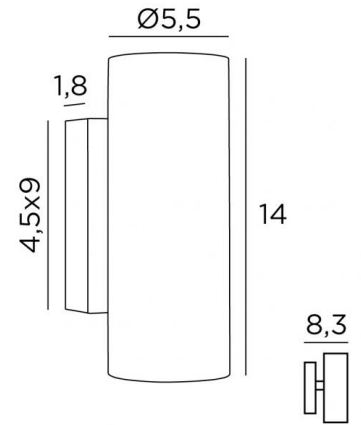

MERAK 2

MERAK 2 in brushed bronze

MERAK 2 is a traditional wall light with double light beams to add beautiful lighting effects to your walls
This wall light works without transformer and is dimmable by use of an external dimmer
It will undoubtedly bring a nice presence to your decoration

OVERALL SIZES

H14cm L5,5cm |→8,3cm

BASE

4,5 x 9 x 1,8cm

TECHNICAL DATA

Two GU10 fittings

Without transformer

Dimmable wall light

A fixing plate for the wall box ([plan in PDF](#))

AVAILABLE METAL FINISHES AND CODES

29 - Brushed bronze - 1654 029

32 - Brushed chrome - 1654 032

GU10

NO
TRANSFO