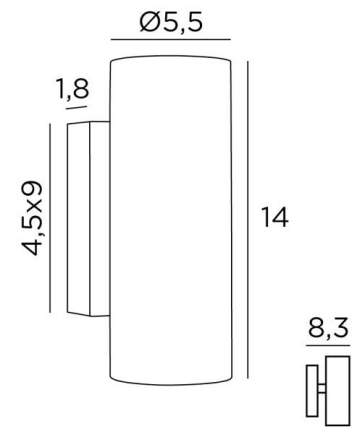

## MERAK 2

MERAK 2 in brushed bronze

**MERAK 2** is a traditional wall light with double light beams to add beautiful lighting effects to your walls  
This wall light works without transformer and is dimmable by use of an external dimmer  
It will undoubtedly bring a nice presence to your decoration

### OVERALL SIZES

H14cm L5,5cm |→8,3cm

### BASE

4,5 x 9 x 1,8cm

### TECHNICAL DATA

Two GU10 fittings

Without transformer

Dimmable wall light

A fixing plate for the wall box ([plan in PDF](#))