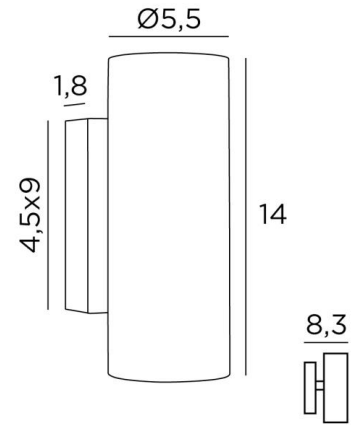

MERAK 2 is a traditional wall light with double light beams to add beautiful lighting effects to your walls
This wall light works without transformer and is dimmable by use of an external dimmer
It will undoubtedly bring a nice presence to your decoration

OVERALL SIZES

H14cm L5,5cm |→8,3cm

BASE

4,5 x 9 x 1,8cm

TECHNICAL DATA

Two GU10 fittings

Without transformer

Dimmable wall light

A fixing plate for the wall box ([plan in PDF](#))

AVAILABLE METAL FINISHES AND CODES

25 - Brushed brass - 1654 025

28 - Light bronze - 1654 028

29 - Brushed bronze - 1654 029

32 - Brushed chrome - 1654 032