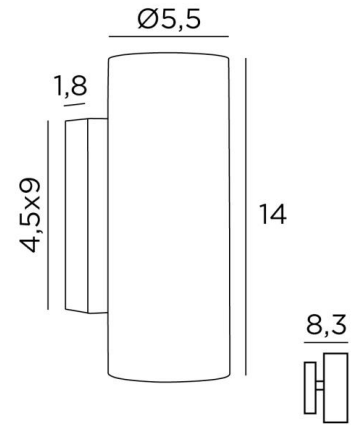

MERAK 2

MERAK 2 in brushed bronze

MERAK 2 is a traditional wall light with double light beams to add beautiful lighting effects to your walls
This wall light works without transformer and is dimmable by use of an external dimmer
It will undoubtedly bring a nice presence to your decoration

OVERALL SIZES

H14cm L5,5cm |→8,3cm

BASE

4,5 x 9 x 1,8cm

TECHNICAL DATA

Two GU10 fittings

Without transformer

Dimmable wall light