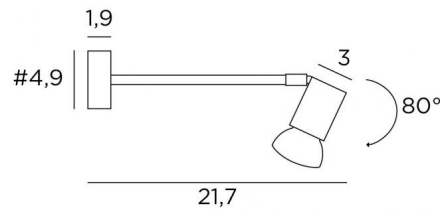

PEGASE

PEGASE in brushed chrome

Small wall light with movable spotlight that can be used to illuminate a picture or to be placed on the uprights of a bookcase

The small square spot is designed for a GU10 bulb, which operates without a transformer and can be dimmed by means of an external dimmer

OVERALL SIZES

#4,9cm |→21,7cm

Spotlight : #3,2cm L5cm

BASE

#4,9 x 1,9cm

TECHNICAL DATA

One GU10 fitting

Without transformer

Dimmable wall lamp

Spotlight that can be turned 80° vertically

Spotlight can also be rotated on its axis

A fixing plate for the wall box ([plan in PDF](#))

AVAILABLE METAL FINISHES AND CODES

01 - Structured white - 1665 001