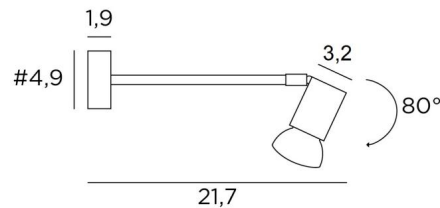

## PEGASE

PEGASE in brushed chrome. Metal finish code: 32

Small wall light with movable spotlight that can be used to illuminate a picture or to be placed on the uprights of a bookcase

The small square spot is designed for a GU10 bulb, which operates without a transformer and can be dimmed by means of an external dimmer

### OVERALL SIZES

#4,9cm |→21,7cm

### BASE

#4,9 x 1,9cm

### TECHNICAL DATA

One GU10 fitting

Without transformer

Dimmable wall lamp

Spotlight that can be turned 80° vertically

Spotlight can also be rotated on its axis

Spotlight dimensions : #3,2cm L5cm

A fixing plate for the wall box ([plan in PDF](#))