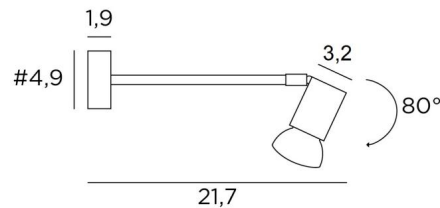

PEGASE

PEGASE in brushed chrome. Metal finish code: 32

Small wall light with movable spotlight that can be used to illuminate a picture or to be placed on the uprights of a bookcase

The small square spot is designed for a GU10 bulb, which operates without a transformer and can be dimmed by means of an external dimmer

OVERALL SIZES

#4,9cm |→21,7cm

BASE

#4,9 x 1,9cm

TECHNICAL DATA

One GU10 fitting

Without transformer

Dimmable wall lamp

Spotlight that can be turned 80° vertically

Spotlight can also be rotated on its axis

Spotlight dimensions : #3,2cm L5cm

A fixing plate for the wall box ([plan in PDF](#))

AVAILABLE METAL FINISHES AND CODES