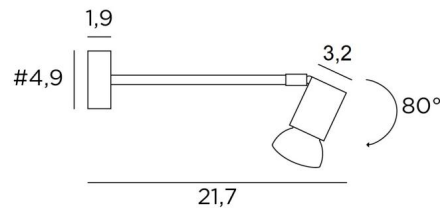

PEGASE

PEGASE in brushed chrome. Metal finish code: 32

Small wall light with movable spotlight that can be used to illuminate a picture or to be placed on the uprights of a bookcase

The small square spot is designed for a GU10 bulb, which operates without a transformer and can be dimmed by means of an external dimmer

OVERALL SIZES

#4,9cm |→21,7cm

BASE

#4,9 x 1,9cm

TECHNICAL DATA

One GU10 fitting

Without transformer

Dimmable wall lamp

Spotlight that can be turned 80° vertically

Spotlight can also be rotated on its axis

Spotlight dimensions : #3,2cm L5cm

A fixing plate for the wall box ([plan in PDF](#))

AVAILABLE METAL FINISHES AND CODES