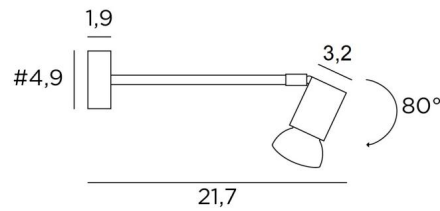

PEGASE

PEGASE in brushed chrome. Metal finish code: 32

Small wall light with movable spotlight that can be used to illuminate a picture or to be placed on the uprights of a bookcase

The small square spot is designed for a GU10 bulb, which operates without a transformer and can be dimmed by means of an external dimmer

OVERALL SIZES

#4,9cm |→21,7cm

BASE

#4,9 x 1,9cm

TECHNICAL DATA

One GU10 fitting

Without transformer

Dimmable wall light

The spotlight can be rotated vertically through 80°. Horizontally through 270°

Spotlight dimensions: #3,2cm L5cm

A fixing plate for the wall box ([plan in PDF](#))

AVAILABLE METAL FINISHES AND CODES

	01 - Structured white - 1665 001
	02 - Structured black - 1665 002
	29 - Brushed bronze - 1665 029
	33 - Brushed nickel - 1665 033