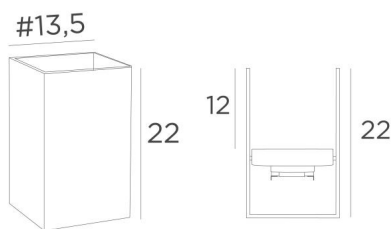

UP 111

UP 111 in structured black and white

**UP 111** is a square-shaped luminaire for indirect upward lighting

He stands on the floor and is equipped with a foot switch

**UP 111** is a lamp that easily brings light into dark corners of your home and even a touch of light when all the lights are off

#### OVERALL SIZES

#13,5cm H22cm