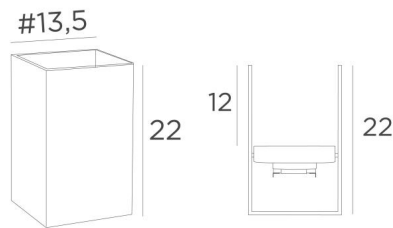

UP 111

UP 111 in structured black and structured white. Metal finishes codes: 02 & 01

UP 111 is a square-shaped luminaire for indirect upward lighting

He stands on the floor and is equipped with a foot switch

OVERALL SIZES

#13,5cm H22cm

TECHNICAL DATA

The bulb that can be rotated by 30°

Uplight designed for a bulb AR111 Ø111mm G53 base

It is powered by 12V, via a transformer, compatible for LED bulb:

12-230V 50-60Hz 3-60W