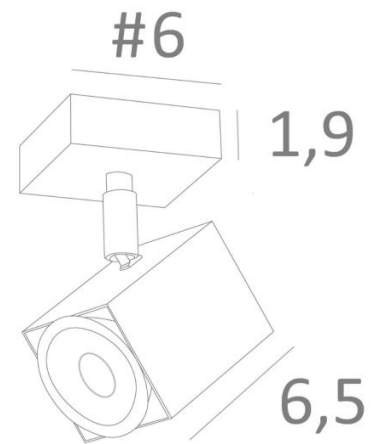

## MAJORIS 1

MAJORIS 1 in brushed bronze

**MAJORIS 1** is a square spotlight placed on a small square base

This ceiling light is discreet, easy to install and a must for adding more light to your home. To increase its efficiency, there are GU10 bulbs on the market with very high power and dimmable

### OVERALL SIZES

#6cm H10,5→12,5cm

### BASE

#6 x 1,9cm

### TECHNICAL DATA

One spotlight mounted on a 360° adjustable joint

Spotlight dimensions : #5cm L6,9cm

One GU10 fitting

No driver, this spotlight works directly on 230V

Dimmable spotlight

A fixing plate for the ceiling base ([plan in PDF](#))