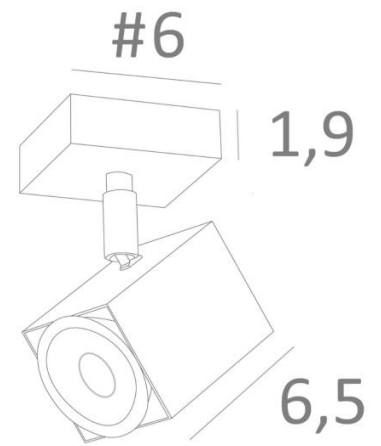

## MAJORIS 1

MAJORIS 1 in brushed bronze. Metal finish code: 29

**MAJORIS 1** is a square spotlight placed on a small square base

This ceiling light is discreet, easy to install and a must for adding more light to your home. To increase its efficiency, there are GU10 bulbs on the market with very high power and dimmable

### OVERALL SIZES

#6cm H10,5→12,5cm

### BASE

#6 x 1,9cm

### TECHNICAL DATA

One spotlight mounted on a 360° ball joint

Spotlight dimensions: #5cm L6,9cm

One GU10 fitting

No driver, this spotlight works directly on 230V

Dimmable spotlight

A fixing plate for the ceiling base ([plan in PDF](#))