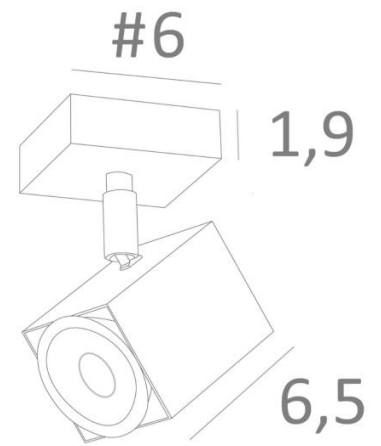

MAJORIS 1

MAJORIS 1 in brushed bronze. Metal finish code: 29

MAJORIS 1 is a square spotlight placed on a small square base

This ceiling light is discreet, easy to install and a must for adding more light to your home. To increase its efficiency, there are GU10 bulbs on the market with very high power and dimmable

The originality of the **MAJORIS** spotlight is his square shape which gives him a very contemporary look, a very modern design

This wonderful spotlight is offered in a beautiful range of five models, with one to five spots, distributed on square or rectangular bases

Traditionally handcrafted by expert craftsmen in brass work, this luminaire is offered in many finishes, all remarkable

OVERALL SIZES

#6cm H10,5→12,5cm

BASE

#6 x 1,9cm

TECHNICAL DATA

One spotlight mounted on a 360° adjustable joint

Spotlight dimensions : #5cm L6,9cm

One GU10 fitting

No driver, this spotlight works directly on 230V

Dimmable spotlight

A fixing plate for the ceiling base ([plan in PDF](#))

AVAILABLE METAL FINISHES AND CODES