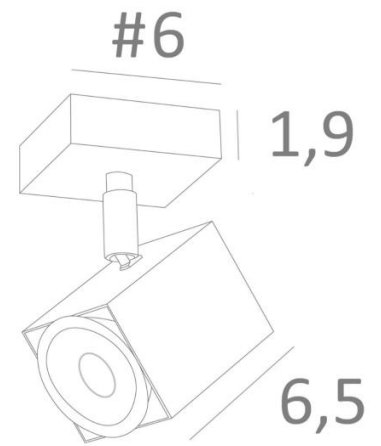

MAJORIS 1

MAJORIS 1 in brushed bronze. Metal finish code: 29

MAJORIS 1 is a square spotlight placed on a small square base

This ceiling light is discreet, easy to install and a must for adding more light to your home. To increase its efficiency, there are GU10 bulbs on the market with very high power and dimmable

The originality of the **MAJORIS** spotlight is his square shape which gives him a very contemporary look, a very modern design

This wonderful spotlight is offered in a beautiful range of five models, with one to five spots, distributed on square or rectangular bases

Traditionally handcrafted by expert craftsmen in brass work, this luminaire is offered in many finishes, all remarkable

OVERALL SIZES

#6cm H10,5→12,5cm

BASE

#6 x 1,9cm

TECHNICAL DATA

One spotlight mounted on a 360° ball joint

Spotlight dimensions: #5cm L6,9cm

One GU10 fitting

No driver, this spotlight works directly on 230V

Dimmable spotlight

A fixing plate for the ceiling base ([plan in PDF](#))

AVAILABLE METAL FINISHES AND CODES