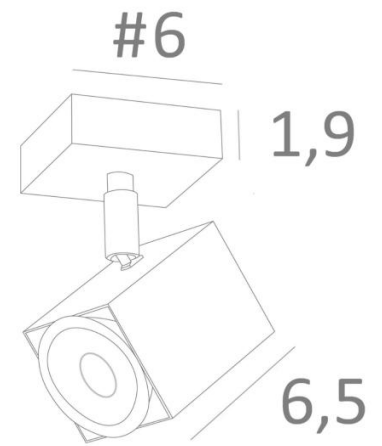

MAJORIS 1

MAJORIS 1 in brushed bronze. Metal finish code: 29

MAJORIS 1 is a square spotlight placed on a small square base

This ceiling light is discreet, easy to install and a must for adding more light to your home. To increase its efficiency, there are GU10 bulbs on the market with very high power and dimmable

Traditionally handcrafted by expert craftsmen in brass work, this luminaire is offered in many finishes, all remarkable

OVERALL SIZES

#6cm H10,5→12,5cm

BASE

#6 x 1,9cm

TECHNICAL DATA

One spotlight mounted on a 360° adjustable joint

Spotlight dimensions : #5cm L6,9cm

One GU10 fitting

No driver, this spotlight works directly on 230V

Dimmable spotlight

A fixing plate for the ceiling base ([plan in PDF](#))

AVAILABLE METAL FINISHES AND CODES