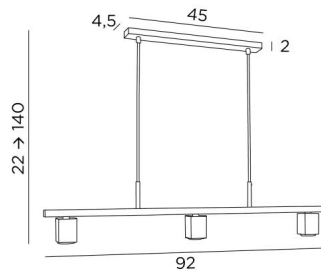

## GEMINI 3

GEMINI 3 in brushed bronze

**GEMINI 3** is a suspension with three fixed downward facing spotlights

The distribution of spotlights across the suspension ensures even illumination of the surface of the desk, worktop or table. This luminaire is made entirely of brass by craftsmen who perfectly combine traditional and modern techniques. This high-quality product is enriched with remarkable finishes

The spotlights are equipped with GU10 bulbs and they are all hidden inside the spots

This luminaire works with a transformer and is dimmable by an external dimmer

The height of this suspension is adjustable and we offer three different lengths

### OVERALL SIZES

H22cm → 140cm L92 x 5cm

**BASE :** 45 x 4,5 x 2cm

### TECHNICAL DATA

Three GU10 fittings

Dimmable suspension

Hanger length : 92cm

Distance between spotlights : 40cm

Spotlight dimensions : #5cm H6,9cm

Distance between tubes : 37cm

Suspension adjustable in height during installation