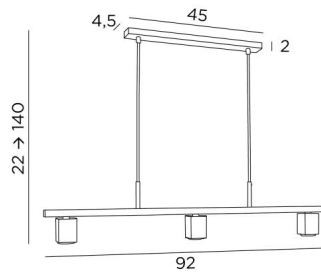

GEMINI 3

GEMINI 3 in brushed bronze

GEMINI 3 is a suspension with three fixed downward facing spotlights

The distribution of spotlights across the suspension ensures even illumination of the surface of the desk, worktop or table. This luminaire is made entirely of brass by craftsmen who perfectly combine traditional and modern techniques. This high-quality product is enriched with remarkable finishes

The spotlights are equipped with GU10 bulbs and they are all hidden inside the spots

This luminaire works with a transformer and is dimmable by an external dimmer

The height of this suspension is adjustable and we offer three different lengths

OVERALL SIZES

H22cm→140cm L92 x 5cm

BASE : 45 x 4,5 x 2cm

TECHNICAL DATA

Three GU10 fittings

Dimmable suspension

Hanger length : 92cm

Distance between spotlights : 40cm

Spotlight dimensions : #5cm H6,9cm

Distance between tubes : 37cm

Suspension adjustable in height during installation

On request : longer suspension tubes

A fixing plate for the ceiling base ([plan in PDF](#))