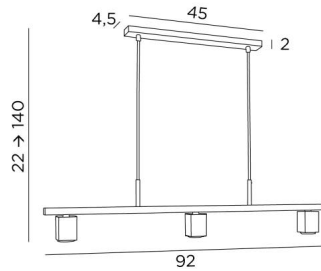

GEMINI 3

GEMINI 3 in brushed bronze

GEMINI 3 is a suspension with three fixed downward facing spotlights

The distribution of spotlights across the suspension ensures even illumination of the surface of the desk, worktop or table. This luminaire is made entirely of brass by craftsmen who perfectly combine traditional and modern techniques. This high-quality product is enriched with remarkable finishes
The spotlights are equipped with GU10 bulbs and they are all hidden inside the spots
This luminaire works with a transformer and is dimmable by an external dimmer
The height of this suspension is adjustable and we offer three different lengths

OVERALL SIZES

H22cm→140cm L92 x 5cm

BASE : 45 x 4,5 x 2cm

TECHNICAL DATA

Three GU10 fittings
Dimmable suspension
Hanger length : 92cm
Distance between spotlights : 40cm
Spotlight dimensions : #5cm H6,9cm
Distance between tubes : 37cm
Suspension adjustable in height during installation
On request : longer suspension tubes
A fixing plate for the ceiling base ([plan in PDF](#))
Mandatory use of LED bulbs (safety)