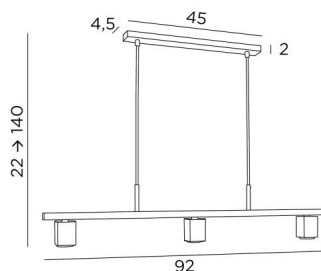

GEMINI 3

GEMINI 3 in brushed bronze

GEMINI 3 is a suspension with three fixed downward facing spotlights

The distribution of spotlights across the suspension ensures even illumination of the surface of the desk, worktop or table

This luminaire works without a transformer and is dimmable by an external dimmer

The height of this suspension is adjustable and we offer three different lengths

OVERALL SIZES

H22cm→140cm L92 x 5cm

BASE

45 x 4,5 x 2cm

TECHNICAL DATA

Three GU10 fittings

Dimmable suspension

Hanger length : 92cm

Distance between spotlights : 40cm

Spotlight dimensions : #5cm H6,9cm

Distance between tubes : 37cm

Suspension adjustable in height during installation