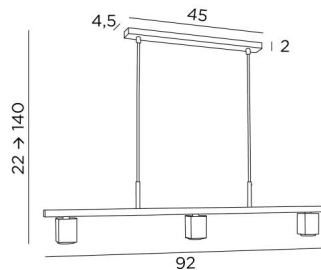

GEMINI 3

GEMINI 3 in brushed bronze

GEMINI 3 is a suspension with three fixed downward facing spotlights

The distribution of spotlights across the suspension ensures even illumination of the surface of the desk, worktop or table. This luminaire is made entirely of brass by craftsmen who perfectly combine traditional and modern techniques. This high-quality product is enriched with remarkable finishes
The spotlights are equipped with GU10 bulbs and they are all hidden inside the spots
This luminaire works with a transformer and is dimmable by an external dimmer
The height of this suspension is adjustable and we offer three different lengths

OVERALL SIZES

H22cm→140cm L92 x 5cm

BASE : 45 x 4,5 x 2cm

TECHNICAL DATA

Three GU10 fittings
Dimmable suspension
Hanger length : 92cm
Distance between spotlights : 40cm
Spotlight dimensions : #5cm H6,9cm
Distance between tubes : 37cm
Suspension adjustable in height during installation
On request : longer suspension tubes
A fixing plate for the ceiling base ([plan in PDF](#))
Mandatory use of LED bulbs (safety)