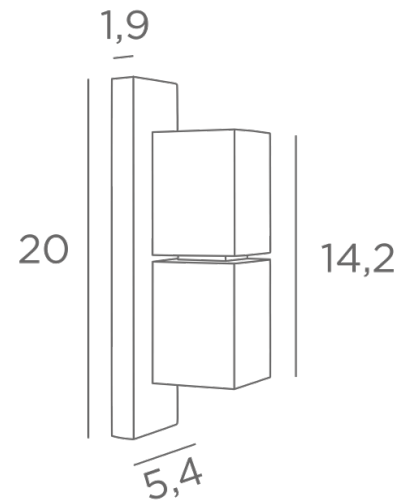

GAMMA 2

GAMMA 2 in brushed bronze

Wall light with two square spotlights in a beautiful contemporary design

GAMMA 2 brings a beautiful lighting atmosphere to your wall

This luminaire works without a transformer and is dimmable by use of an external dimmer

Also available with one spot in one direction, see [GAMMA 1](#)

OVERALL SIZES

H20cm L5,4cm |→8cm

BASE

5,4 x 20 x 1,9cm

TECHNICAL DATA

Two GU10 fittings

Without transformer