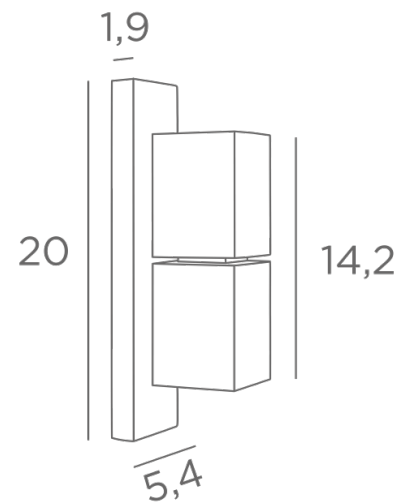

GAMMA 2

Wall light with two square spotlights in a beautiful contemporary design

GAMMA 2 brings a beautiful lighting atmosphere to your wall

This luminaire works without a transformer and is dimmable by use of an external dimmer

Also available with one spot in one direction, see [GAMMA 1](#)

OVERALL SIZES

H20cm L5,4cm |→8cm

BASE

5,4 x 20 x 1,9cm

TECHNICAL DATA

Two GU10 fittings

Without transformer

Dimmable wall light

A fixing plate for the wall box ([plan in PDF](#))

AVAILABLE METAL FINISHES AND CODES

	01 - Structured white - 1641 001
	25 - Brushed brass - 1641 025
	28 - Light bronze - 1641 028
	29 - Brushed bronze - 1641 029
	31 - Polished chrome - 1641 031
	32 - Brushed chrome - 1641 032