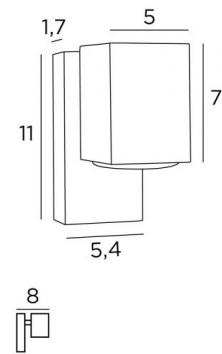

## GAMMA 1

GAMMA 1 in brushed chrome

Small wall lamp with a spotlight one direction (without transformer). Also available with spotlights two directions

### OVERALL SIZES

H11cm L5,4cm |→8cm

### BASE

5,4 x 11 x 1,7cm