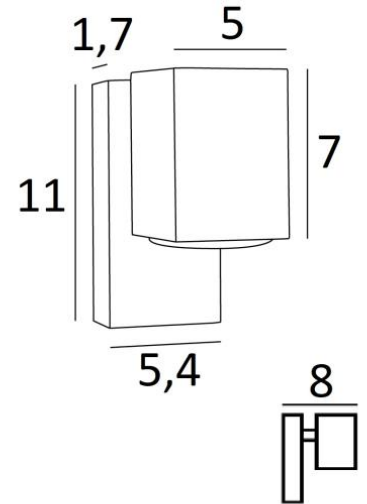

GAMMA 1

GAMMA 1 in brushed bronze. Metal finish code: 29

Small wall light with square spotlight in a beautiful contemporary design. She brings a beautiful lighting atmosphere to your wall

This luminaire works without a transformer and is dimmable by use of an external dimmer

Also available with two-way spotlights, see [GAMMA 2](#)

OVERALL SIZES

H11cm L5,4cm |→8cm

BASE

5,4 x 11 x 1,7cm

TECHNICAL DATA

One GU10 fitting

Without transformer

Dimmable wall light

A fixing plate for the wall box ([plan in PDF](#))

AVAILABLE METAL FINISHES AND CODES

29 - Brushed bronze - 1640 029

33 - Brushed nickel - 1640 033