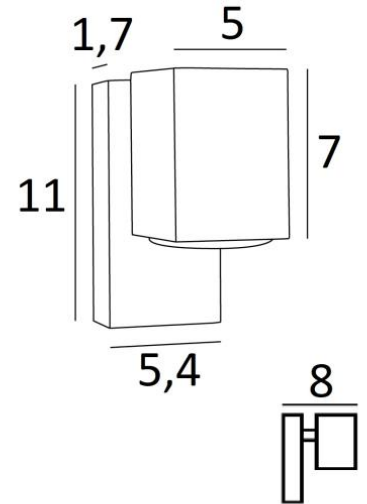

## GAMMA 1

GAMMA 1 in brushed bronze. Metal finish code: 29

Small wall light with square spotlight in a beautiful contemporary design. She brings a beautiful lighting atmosphere to your wall

This luminaire works without a transformer and is dimmable by use of an external dimmer

### OVERALL SIZES

H11cm L5,4cm |→8cm

### BASE

5,4 x 11 x 1,7cm