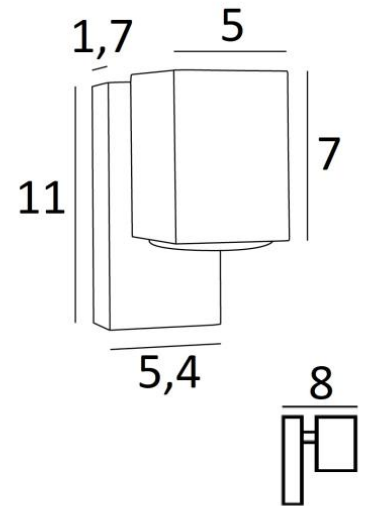

## GAMMA 1

GAMMA 1 in brushed bronze

Small wall light with square spotlight in a beautiful contemporary design. She brings a beautiful lighting atmosphere to your wall

This luminaire works without a transformer and is dimmable by use of an external dimmer

### OVERALL SIZES

H11cm L5,4cm |→8cm

### BASE

5,4 x 11 x 1,7cm