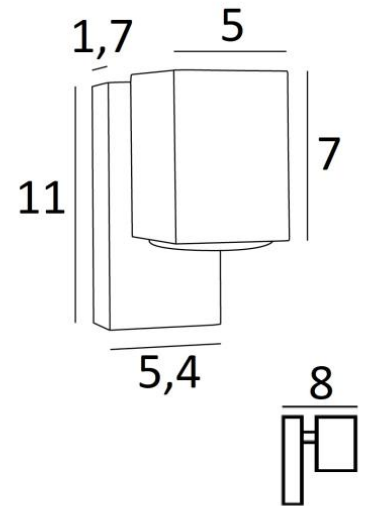

GAMMA 1

GAMMA 1 in brushed bronze

Small wall light with square spotlight in a beautiful contemporary design. She brings a beautiful lighting atmosphere to your wall

This luminaire works without a transformer and is dimmable by use of an external dimmer

Also available with two-way spotlights, see [GAMMA 2](#)

OVERALL SIZES

H11cm L5,4cm |→8cm

BASE

5,4 x 11 x 1,7cm

TECHNICAL DATA

One GU10 fitting

Without transformer