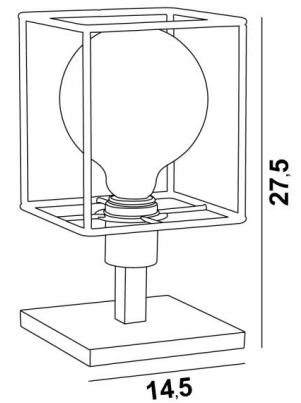

SOYOUZ

SOYOUZ in brushed bronze with KERMA structure

**SOYOUZ** is a table light, designed for a decorative bulb with a **KERMA** metal structure, that will elegantly complete your decoration

The decorative bulb has become an essential part of a contemporary decoration and this lamp can be perfectly combined with your **KERMA suspension**

#### OVERALL SIZES

H27,5cm #15cm

#### BASE

Solid brass base : #14,5 x 1,5cm

#### TECHNICAL DATA

One E27 fitting with ring

**LED bulb Gold Ø125mm** dim code 6834 000 (option)

Switch on the cable