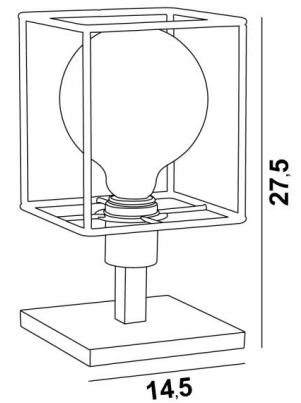

SOYOUZ

SOYOUZ in brushed bronze with KERMA structure

SOYOUZ is a table light, designed for a decorative bulb with a **KERMA** metal structure, that will elegantly complete your decoration

The decorative bulb has become an essential part of a contemporary decoration and this lamp can be perfectly combined with your **KERMA suspension**

OVERALL SIZES

H27,5cm #15cm

BASE

Solid brass base : #14,5 x 1,5cm

TECHNICAL DATA

One E27 fitting with ring

LED bulb Gold Ø125mm dim code 6834 000 (option)

Switch on the cable