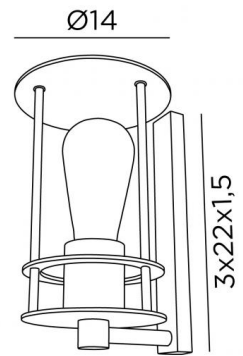

MARINER

MARINER in brushed bronze

Wall lamp for decorative bulb. Classic, "outdoor" style, it creates a great atmosphere with a bulb "retro"

OVERALL SIZES

H23cm L14cm |→16cm

BASE

3 x 22 x 1,5cm

TECHNICAL DATA

One E27 fitting for decorative bulb

Dimmable wall lamp

LED bulb Gold L142mm dim code 6835 000 (option)

A fixing plate for the wall box (plan in PDF)

AVAILABLE METAL FINISHES AND CODES

25 - Brushed brass - 1950 025

29 - Brushed bronze - 1950 029