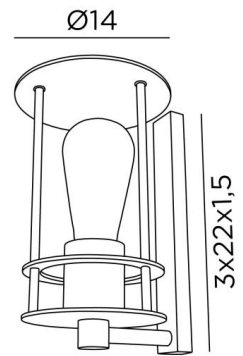

MARINER

MARINER in brushed bronze

MARINER is a wall light for placing a decorative bulb
Classic, **Marine** style, it creates a nice atmosphere with this **Retro** bulb
She completes an already installed suspension with decorative bulbs

OVERALL SIZES

H23cm L14cm |→16cm

BASE

3 x 22 x 1,5cm

TECHNICAL DATA

One E27 fitting for decorative bulb

Dimmable wall light

LED bulb Gold L142mm dim code 6835 000 (option)