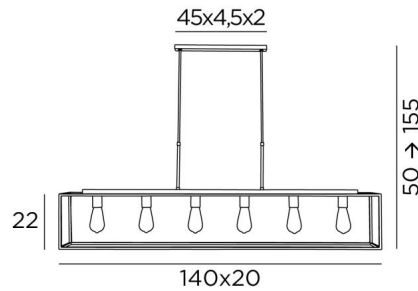

HENOUTMIRE 6 + OUSERMAATRE MEDIUM

HENOUTMIRE 6 in brushed bronze with structure OUSERMAATRE MEDIUM in structured black

HENOUTMIRE 6 with its **OUSERMAATRE MEDIUM** structure is a beautiful full-length suspension with six decorative bulbs, surrounded by a black metal structure. This contemporary, balanced and well-proportioned luminaire can easily be placed in a hallway or above a worktop or table. We also offer this lamp mounted with a different structure or in smaller sizes.

OVERALL SIZES

H50→155cm L140 x 20cm

BASE

45 x 4,5 x 2cm

TECHNICAL DATA

Six metal E27 fittings for decorative bulbs

LED bulb Gold L142mm dim code 6835 000 (option)

Dimmable suspension

Hanger length : 125cm

Distance between fittings : 22cm

Distance between tubes : 37cm

Suspension adjustable in height during the installation

On request : longer suspension tubes

A fixing plate for the ceiling base ([plan in PDF](#))