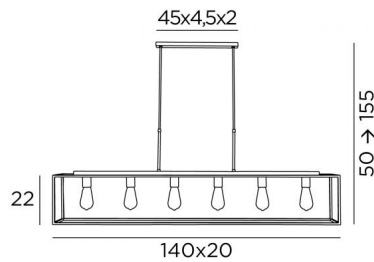

HENOUTMIRE 6 OUSER MEDIUM

HENOUTMIRE 6 in brushed bronze with structure OUSERMAATRE MEDIUM in black epoxy

Suspension with right rectangular structure L140 cm (OUSERMAATRE MEDIUM) and six decorative bulbs. To be placed above a rectangular table

OVERALL SIZES

H50cm→155cm L140cm

BASE

45 x 4,5 x 2 cm

TECHNICAL DATA

Six metal E27 fittings

Distance between the fittings : 22 cm

Length of the suspension : 125 cm

Distance between the tubes : 37 cm

On request, it is possible to obtain longer suspension tubes

The suspension can also be used for large-size shades (140 cm and more)

AVAILABLE METAL FINISHES AND CODES

29 - Brushed bronze - 4430 029

METAL STRUCTURES AND CODES

OUSERMAATRE MEDIUM

140x20 - 140x20 - 22cm

Code : 4996 002