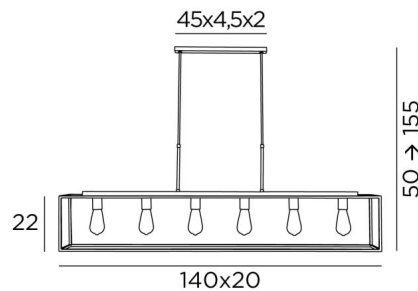

HENOUTMIRE 6 + OUSERMAATRE MEDIUM

HENOUTMIRE 6 in brushed bronze with structure OUSERMAATRE MEDIUM in structured black

HENOUTMIRE 6 with its **OUSERMAATRE MEDIUM** structure is a beautiful full-length suspension with six decorative bulbs, surrounded by a black metal structure. This contemporary, balanced and well-proportioned luminaire can easily be placed in a hallway or above a worktop or table. We also offer this lamp mounted with a different structure or in smaller sizes.

OVERALL SIZES

H50→155cm L140 x 20cm

BASE

45 x 4,5 x 2cm

TECHNICAL DATA

Six metal E27 fittings for decorative bulbs

LED bulb Gold L142mm dim code 6835 000 (option)

Dimmable suspension

Hanger length : 125cm

Distance between fittings : 22cm

Distance between tubes : 37cm

Suspension adjustable in height during the installation

On request : longer suspension tubes

A fixing plate for the ceiling base ([plan in PDF](#))