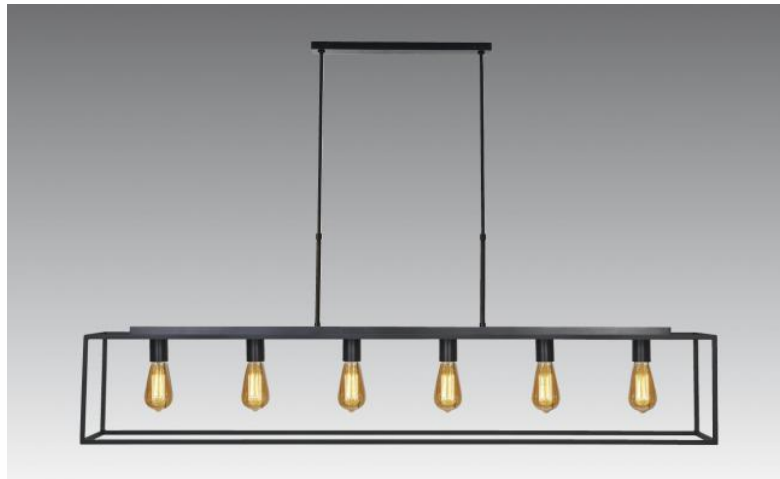

HENOUTMIRE 6 OUSER MEDIUM

HENOUTMIRE 6 in brushed bronze with structure OUSERMAATRE MEDIUM in black epoxy

Suspension with right rectangular structure L140 cm (OUSERMAATRE MEDIUM) and six decorative bulbs. To be placed above a rectangular table

OVERALL SIZES

H50cm→155cm L140cm

BASE

45 x 4,5 x 2 cm

TECHNICAL DATA

Six metal E27 fittings

Distance between the fittings : 22 cm

Length of the suspension : 125 cm

Distance between the tubes : 37 cm

On request, it is possible to obtain longer suspension tubes

The suspension can also be used for large-size shades (140 cm and more)

AVAILABLE METAL FINISHES AND CODES

29 - Brushed bronze - 4430 029