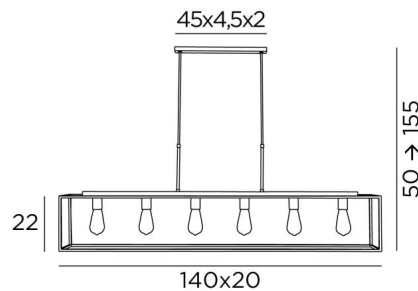

## HENOUTMIRE 6 + OUSERMAATRE MEDIUM

HENOUTMIRE 6 in brushed bronze with structure OUSERMAATRE MEDIUM in structured black

**HENOUTMIRE 6** with its **OUSERMAATRE MEDIUM** structure is a beautiful full-length suspension with six decorative bulbs, surrounded by a black metal structure. This contemporary, balanced and well-proportioned luminaire can easily be placed in a hallway or above a worktop or table. We also offer this lamp mounted with a different structure or in smaller sizes.

### OVERALL SIZES

H50→155cm L140 x 20cm

### BASE

45 x 4,5 x 2cm

### TECHNICAL DATA

Six metal E27 fittings for decorative bulbs

**LED bulb Gold L142mm** dim code 6835 000 (option)

Dimmable suspension

Hanger length : 125cm

Distance between fittings : 22cm

Distance between tubes : 37cm