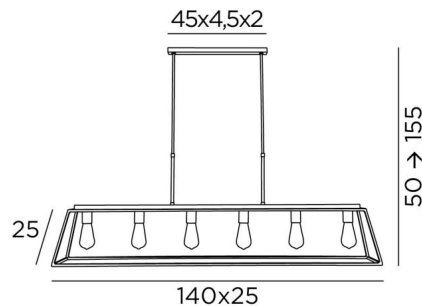

## HENOUTMIRE 6 + OUSERMAATRE LARGE

HENOUTMIRE 6 in brushed bronze with structure OUSERMAATRE LARGE in structured black

Suspension with conical rectangular structure L140 cm (OUSERMAATRE LARGE) and six decorative bulbs. To be placed above a rectangular table

### OVERALL SIZES

H50→155cm L140 x 25cm

### BASE

45 x 4,5 x 2cm

### TECHNICAL DATA

Six metal E27 fittings for decorative bulbs

**LED bulb Gold L142mm** dim code 6835 000 (option)

Dimmable suspension

Hanger length : 125cm

Distance between fittings : 22cm

Distance between tubes : 37cm