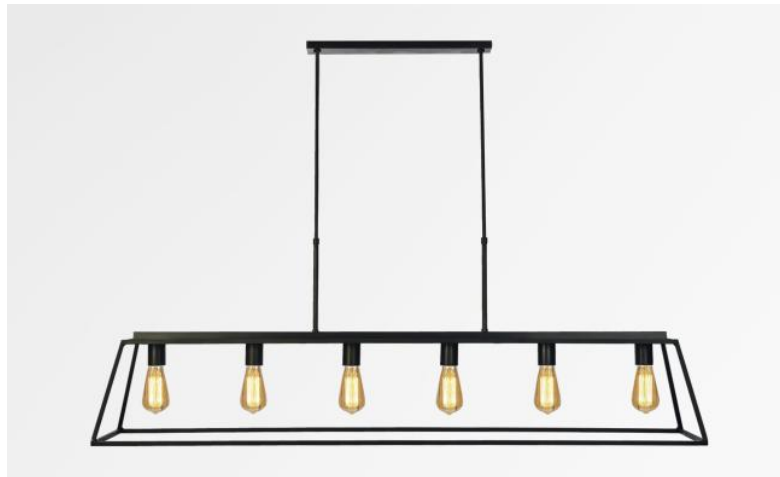

## HENOUTMIRE 6 + OUSERMAATRE LARGE

HENOUTMIRE 6 in brushed bronze with structure OUSERMAATRE LARGE in structured black

Suspension with conical rectangular structure L140 cm (OUSERMAATRE LARGE) and six decorative bulbs. To be placed above a rectangular table

This suspension is similar to our model [with LARGE lampshade](#)

### OVERALL SIZES

H50→155cm L140 x 25cm

### BASE

45 x 4,5 x 2cm