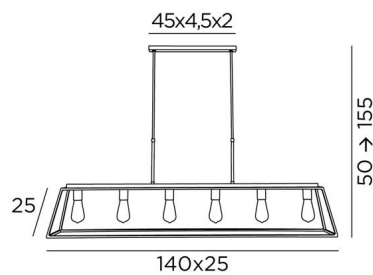

## HENOUTMIRE 6 + OUSERMAATRE LARGE

HENOUTMIRE 6 in brushed bronze with structure OUSERMAATRE LARGE in structured black

Suspension with conical rectangular structure L140 cm (OUSERMAATRE LARGE) and six decorative bulbs. To be placed above a rectangular table

### OVERALL SIZES

H50→155cm L140 x 25cm

### BASE

45 x 4,5 x 2cm

### TECHNICAL DATA

Six metal E27 fittings for decorative bulbs

**LED bulb Gold L142mm** : 4W dim code 6835 000 (option)

Dimmable suspension

Hanger length : 125cm

Distance between fittings : 22cm

Distance between tubes : 37cm