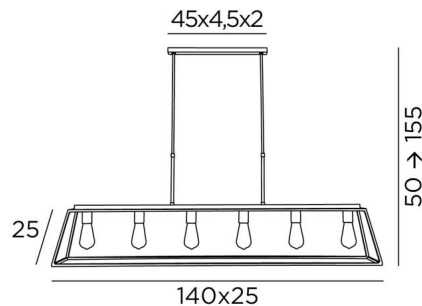

HENOUTMIRE 6 + OUSERMAATRE LARGE

HENOUTMIRE 6 in brushed bronze with structure OUSERMAATRE LARGE in structured black

Suspension with conical rectangular structure L140 cm (OUSERMAATRE LARGE) and six decorative bulbs. To be placed above a rectangular table

This suspension is similar to our model [with LARGE lampshade](#)

OVERALL SIZES

H50→155cm L140 x 25cm

BASE

45 x 4,5 x 2cm

TECHNICAL DATA

Six metal E27 fittings for decorative bulbs

LED bulb Gold L142mm dim code 6835 000 (option)

Dimmable suspension

Hanger length : 125cm

Distance between fittings : 22cm

Distance between tubes : 37cm

Suspension adjustable in height during the installation

On request : longer suspension tubes

A fixing plate for the ceiling base ([plan in PDF](#))