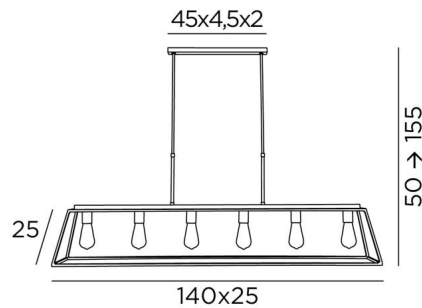

## HENOUTMIRE 6 + OUSERMAATRE LARGE

HENOUTMIRE 6 in brushed bronze with structure OUSERMAATRE LARGE in structured black

Suspension with conical rectangular structure L140 cm (OUSERMAATRE LARGE) and six decorative bulbs. To be placed above a rectangular table

### OVERALL SIZES

H50→155cm L140 x 25cm

### BASE

45 x 4,5 x 2cm

### TECHNICAL DATA

Six metal E27 fittings for decorative bulbs

**LED bulb Gold L142mm** dim code 6835 000 (option)

Dimmable suspension

Hanger length : 125cm

Distance between fittings : 22cm

Distance between tubes : 37cm