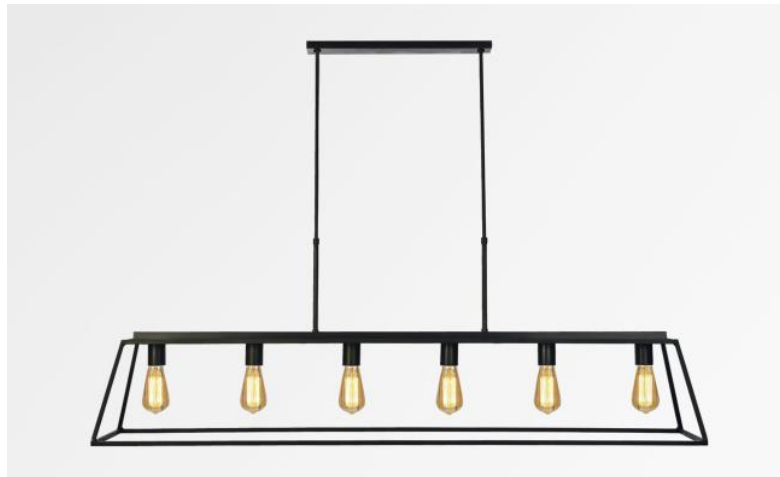

HENOUTMIRE 6 + OUSERMAATRE LARGE

HENOUTMIRE 6 in brushed bronze with structure OUSERMAATRE LARGE in structured black

Suspension with conical rectangular structure L140 cm (OUSERMAATRE LARGE) and six decorative bulbs. To be placed above a rectangular table

This suspension is similar to our model [with LARGE lampshade](#)

OVERALL SIZES

H50→155cm L140 x 25cm

BASE

45 x 4,5 x 2cm

TECHNICAL DATA

Six metal E27 fittings for decorative bulbs

LED bulb Gold L142mm dim code 6835 000 (option)

Dimmable suspension

Hanger length : 125cm

Distance between fittings : 22cm

Distance between tubes : 37cm

Suspension adjustable in height during the installation

On request : longer suspension tubes

A fixing plate for the ceiling base ([plan in PDF](#))