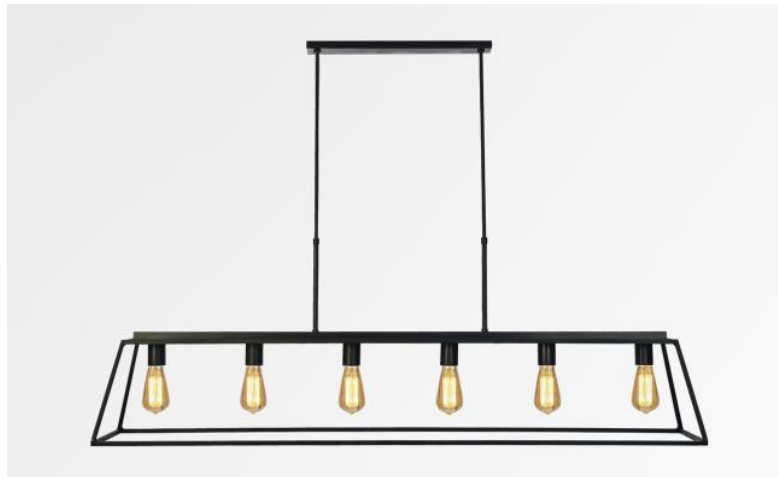

## HENOUTMIRE 6 + OUSERMAATRE LARGE

HENOUTMIRE 6 in brushed bronze with structure OUSERMAATRE LARGE in structured black

Suspension with conical rectangular structure L140 cm (OUSERMAATRE LARGE) and six decorative bulbs. To be placed above a rectangular table

This suspension is similar to our model [with LARGE lampshade](#)

### OVERALL SIZES

H50→155cm L140 x 25cm

### BASE

45 x 4,5 x 2cm