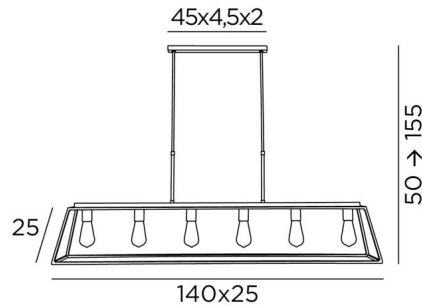

HENOUTMIRE 6 + OUSERMAATRE LARGE

HENOUTMIRE 6 in brushed bronze with structure OUSERMAATRE LARGE in structured black

Suspension with conical rectangular structure L140 cm (OUSERMAATRE LARGE) and six decorative bulbs. To be placed above a rectangular table

This suspension is similar to our model [with LARGE lampshade](#)

OVERALL SIZES

H50→155cm L140 x 25cm

BASE

45 x 4,5 x 2cm

TECHNICAL DATA

Six metal E27 fittings for decorative bulbs

LED bulb Gold L142mm dim code 6835 000 (option)

Dimmable suspension

Hanger length : 125cm

Distance between fittings : 22cm

Distance between tubes : 37cm

Suspension adjustable in height during the installation

On request : longer suspension tubes

A fixing plate for the ceiling base ([plan in PDF](#))