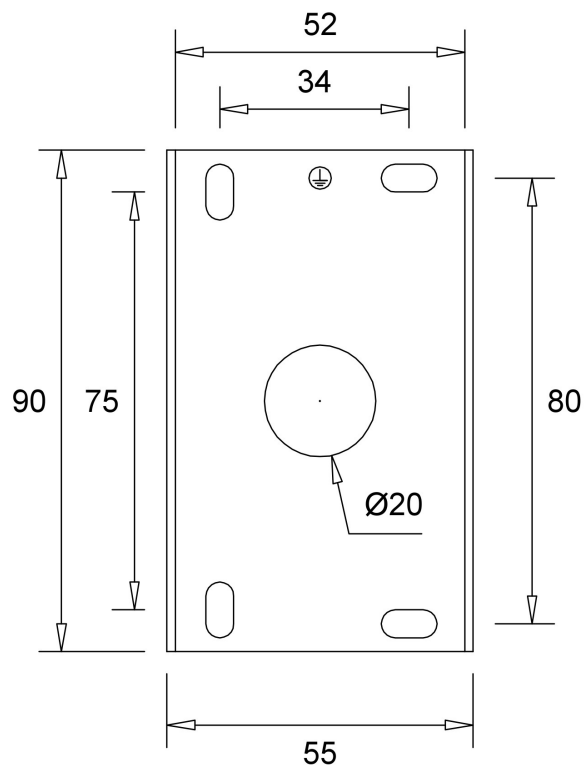

PABASA

DAVIDTS LIGHTING

Chaussée de Waterloo, 848-856 - B-1180 Brussels - Belgium
T +32.2.375.76.46 - F +32.2.375.82.65
info@davidts.com - www.davidts.com