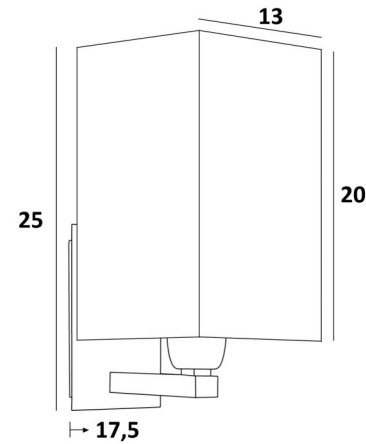

TOTAL SIZES

H21cm L16cm → 19cm

WALL BASE

Plate : 8 x 13,5cm

Box : 6 x 11,5 x 2cm

SIZES OF THE SHADE

Ø 12-16-16cm

MATERIALS FOR THE SHADE

H22cm L16cm ↳ 19cm

WALL BASE

Plate : 8 x 13,5cm

Box : 6 x 11,5 x 2cm

SIZES OF THE SHADE

13-16-17cm

MATERIALS FOR THE SHADE

To make the shade, we offer more than 150 materials and colors.

Other finishes on request

RAMOSE 2 in brushed bronze
+ round cylindrical shade in vérone
(Codes 1151 029 + 1204 899)

TOTAL SIZES

H21cm L15cm → 18,5cm

WALL BASE

Plate : 8 x 13,5cm

Box : 6 x 11,5 x 2cm

SIZES OF THE SHADE

Other finishes on request

TOTAL SIZES

H25cm L13cm ↳ 17,5cm

WALL BASE

Plate : 8 x 13,5cm

Box : 6 x 11,5 x 2cm

SIZES OF THE SHADE

13-13-20cm