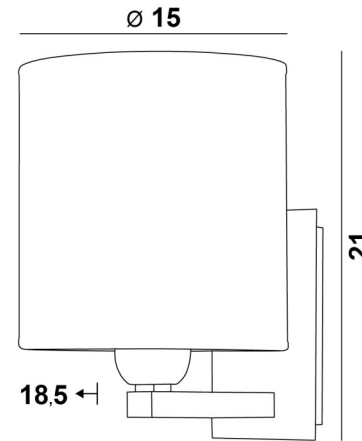

TOTAL SIZES

H21cm L16cm → 19cm

WALL BASE

Plate : 8 x 13,5cm

Box : 6 x 11,5 x 2cm

SIZES OF THE SHADE

Ø 12-16-16cm

MATERIALS FOR THE SHADE

H22cm L16cm ↳ 19cm

WALL BASE

Plate : 8 x 13,5cm

Box : 6 x 11,5 x 2cm

SIZES OF THE SHADE

13-16-17cm

MATERIALS FOR THE SHADE

To make the shade, we offer more than 150 materials and colors.

Other finishes on request

RAMOSE 2 in brushed bronze
+ round cylindrical shade in vérone
(Codes 1151 029 + 1204 899)

TOTAL SIZES

H21cm L15cm → 18,5cm

WALL BASE

Plate : 8 x 13,5cm

Box : 6 x 11,5 x 2cm

SIZES OF THE SHADE

Other finishes on request

TOTAL SIZES

H25cm L13cm ↳ 17,5cm

WALL BASE

Plate : 8 x 13,5cm

Box : 6 x 11,5 x 2cm

SIZES OF THE SHADE

13-13-20cm