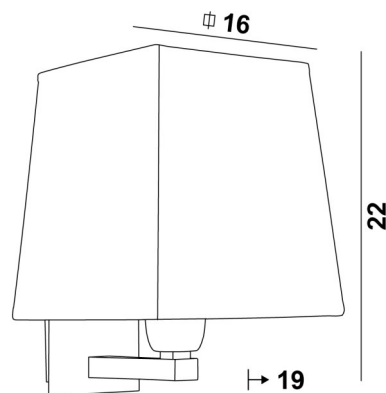

RAMOSE 2 in brushed bronze
+ square shade in seta pirée
(Codes 1151 029 + 1306 880)

TOTAL SIZES

H22cm L16cm ↳ 19cm

WALL BASE

Plate : 8 x 13,5cm

Box : 6 x 11,5 x 2cm

SIZES OF THE SHADE

13-16-17cm

MATERIALS FOR THE SHADE

To make the shade, we offer more than 150 materials and colors.

To make your choice, click SHADE FABRICS

LIGHTING COLLECTION

RAMOSE 2

Wall lamp with square shade.
Trendy model and very luminous.
Equipped with a good LED bulb, it can be very effective.
It exists also a smaller model, RAMOSE 1.

CODES for the SHADE and FABRIC

The shade is ordered separately from the wall lamp.

Don't forget to add the fabric code (3 numbers) to the shade code (4 numbers).

Shade code : 1306 + fabric code

CODES for the WALL LAMP and the AVAILABLE FINISHES

The code of the wall lamp (4 numbers) is followed with 3 numbers, taking the available finish preceded by a zero

29 - Brushed bronze
Wall lamp code : 1151 029

32 - Brushed chrome
Wall lamp code : 1151 032

Other finishes on request