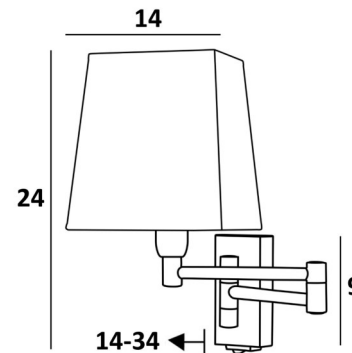

29 - Brushed bronze
Wall lamp code : 1131 029

31 - Polished chrome
Wall lamp code : 1131 031

32 - Brushed chrome
Wall lamp code : 1131 032

Other finishes on request

TOTAL SIZES

H22cm → 18cm → 36cm

WALL BASE

4,5 x 9 x 2cm

SIZES OF THE SHADE

∅ 9-18-13cm

MATERIALS FOR THE SHADE

To make the shade, we offer more than 150 materials and colors.

To make your choice, click SHADE FABRICS

MAMMISI + SWITCH in brushed bronze with square shade in seta pourpre (Codes 1131 029 + 1303 883)

MAMMISI + SWITCH

Small wall lamp with double articulated arm and square shade.

Can be placed on the amounts of a bookcase or as small bedlamp.

This model exists without switch, see MAMMISI - SWITCH.

CODES for the SHADE and FABRIC