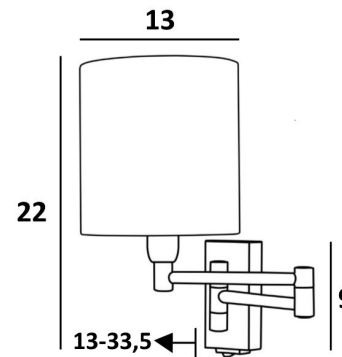

31 - Polished chrome
Wall lamp code : 1131 031

32 - Brushed chrome
Wall lamp code : 1131 032

Other finishes on request

TOTAL SIZES

H22cm |→ 13cm → 33,5cm

WALL BASE

4,5 x 9 x 2cm

SIZES OF THE SHADE