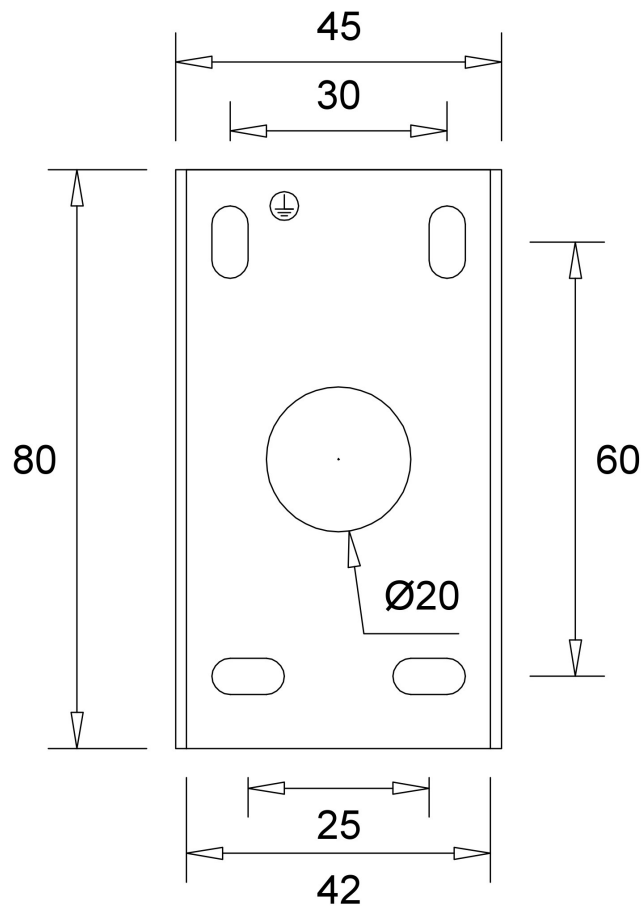

XENA

DAVIDTS LIGHTING

Chaussée de Waterloo, 848-856 - B-1180 Brussels - Belgium
T +32.2.375.76.46 - F +32.2.375.82.65
info@davidts.com - www.davidts.com

T03-38-1190