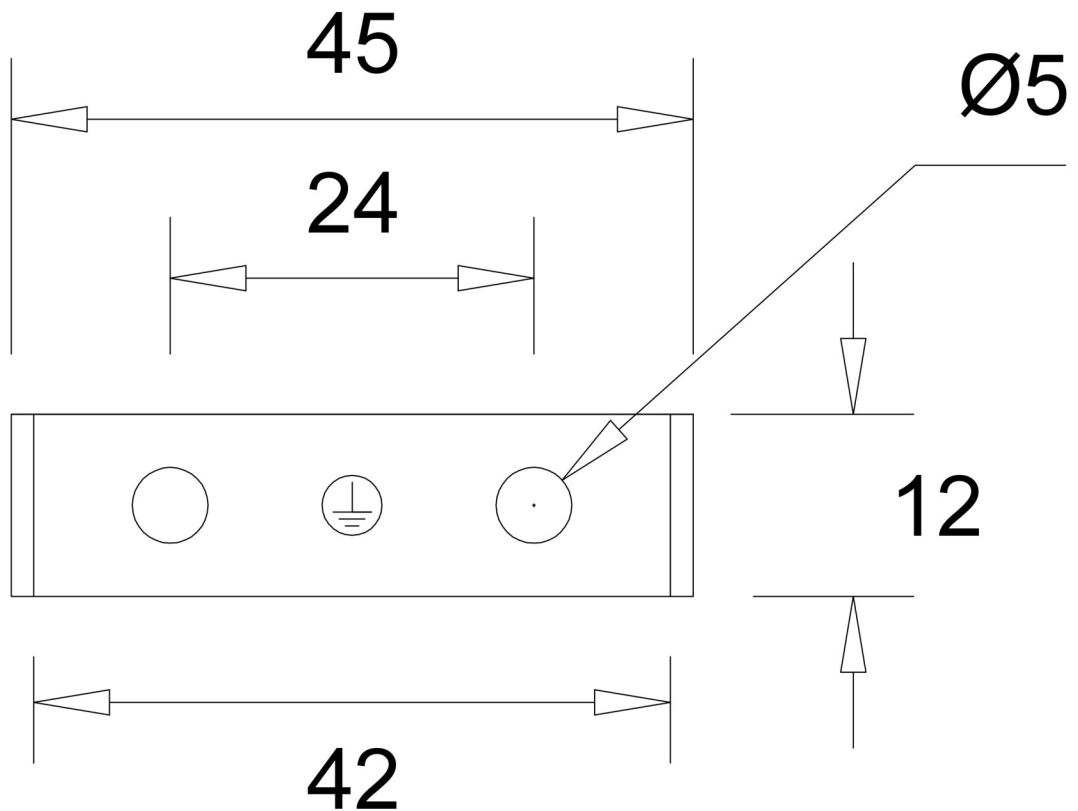

SIRIUS FIXE

DAVIDTS LIGHTING

Chaussée de Waterloo, 848-856 - B-1180 Brussels - Belgium
Phone +32.2.375.76.46 - Fax +32.2.375.82.65
info@davidts.com - www.davidts.com

T3-07-3040