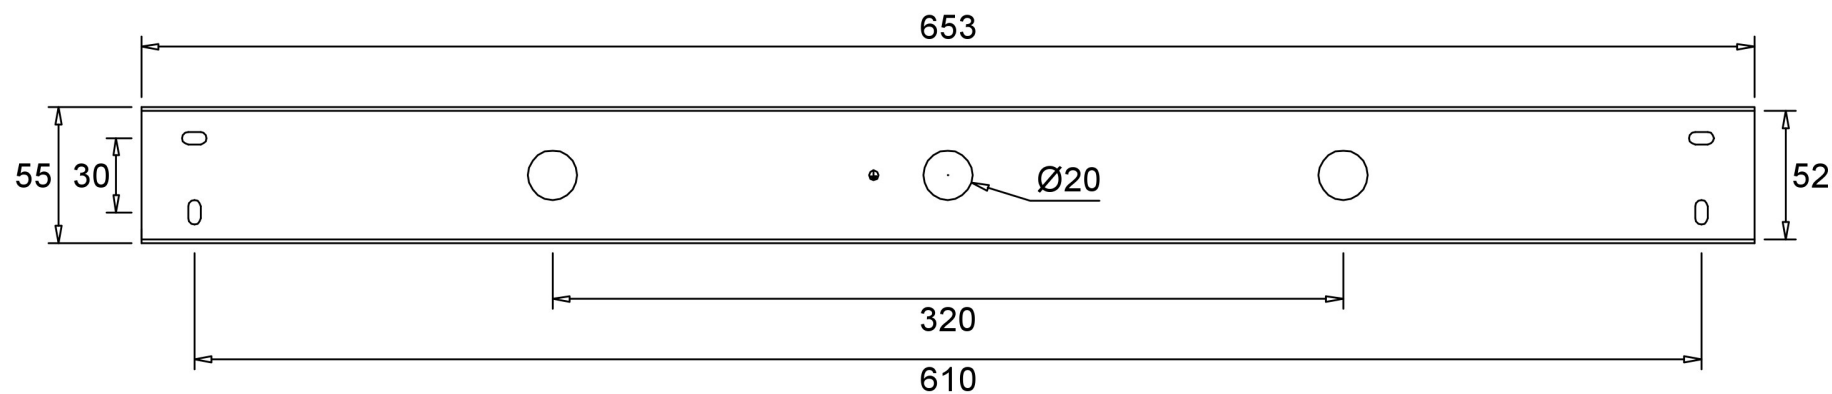

METELIS 155

DAVIDTS LIGHTING

Chaussée de Waterloo, 848-856 - B-1180 Brussels - Belgium
Phone +32.2.375.76.46 - Fax +32.2.375.82.65
info@davidts.com - www.davidts.com