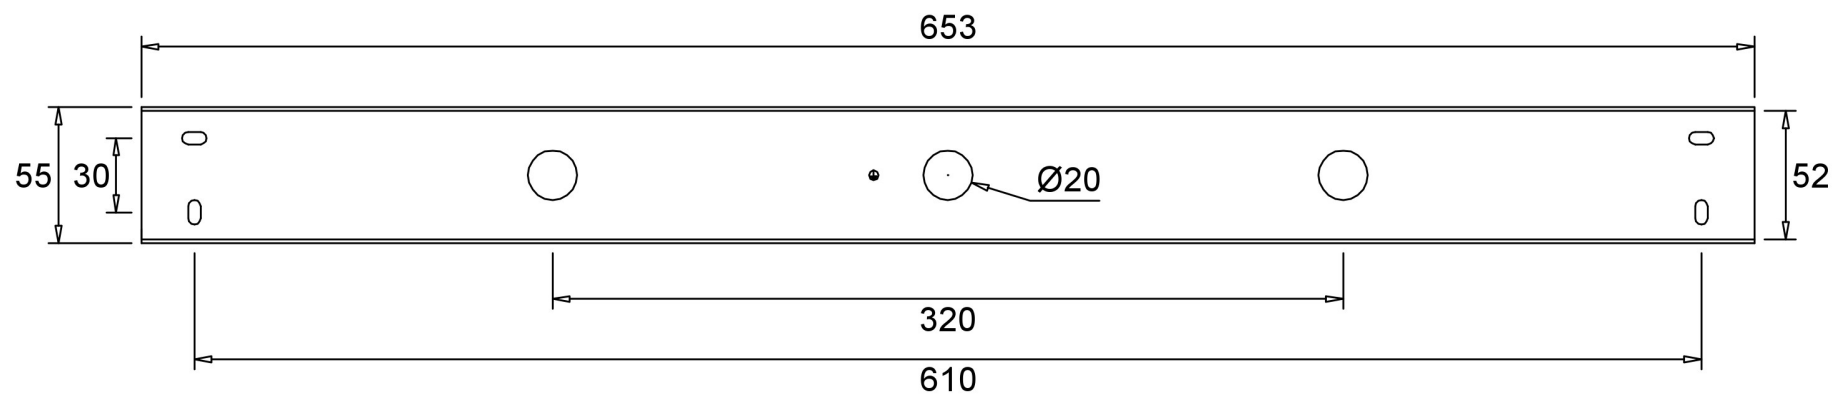

METELIS 125

DAVIDTS LIGHTING

Chaussée de Waterloo, 848-856 - B-1180 Brussels - Belgium
Phone +32.2.375.76.46 - Fax +32.2.375.82.65
info@davidts.com - www.davidts.com