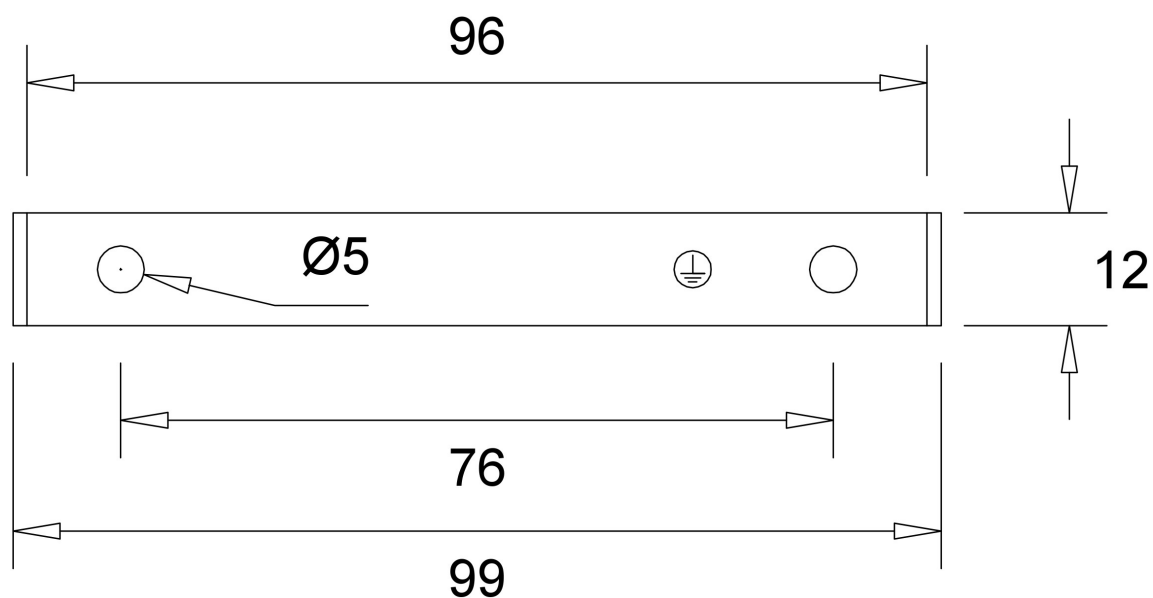

KENTIKA FINE CEILING

DAVIDTS LIGHTING sprl

Chaussée de Waterloo, 848-856 - B-1180 Brussels - Belgium
T +32.2.375.76.46 - F +32.2.375.82.65
info@davidts.com - www.davidts.com