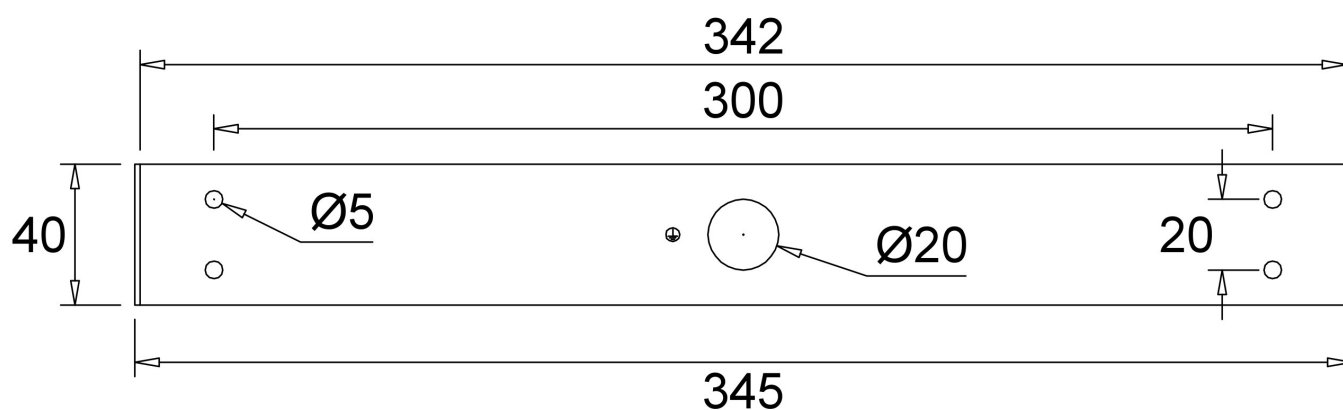

Ceiling Base 6 o

DAVIDTS LIGHTING sprl

Chaussée de Waterloo, 848-856 - B-1180 Brussels - Belgium
T +32.2.375.76.46 - F +32.2.375.82.65
info@davidts.com - www.davidts.com