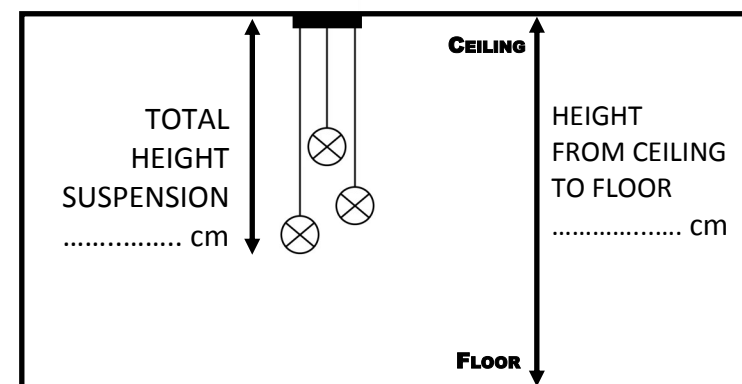

Ø 26,5

150
(ceiling base & bulbs included)

105

40

MERCURY 6 o

DAVIDTS LIGHTING

Chaussée de Waterloo, 850-854
B-1180 Brussels - Belgium
Phone +32.2.375.76.46 - Fax +32.2.375.82.65
info@davidts.com - www.davidts.com

The finish of the ceiling base :

LIGHT BRONZE ☐ BRONZE ☐ BLACK ☐ BRASS ☐ WHITE ☐

The color of the cable :

BLACK ☐ GOLD ☐ WHITE ☐

The color of the bulbs :

ALWAYS GOLD ☒

Your order