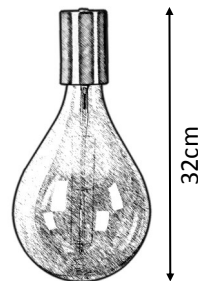

Usual situations