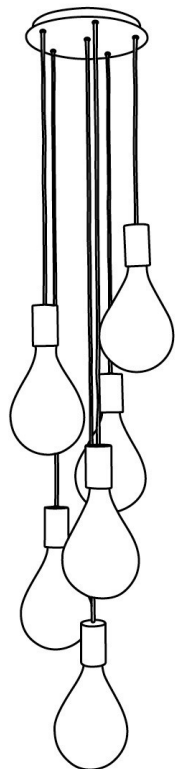

Ø 26,5

150  
(ceiling base & bulbs included)

105

40

# MERCURY 6 o

The color of the cable :

BLACK  GOLD  WHITE

The color of the bulbs :

ALWAYS GOLD

Usual situations

Your order