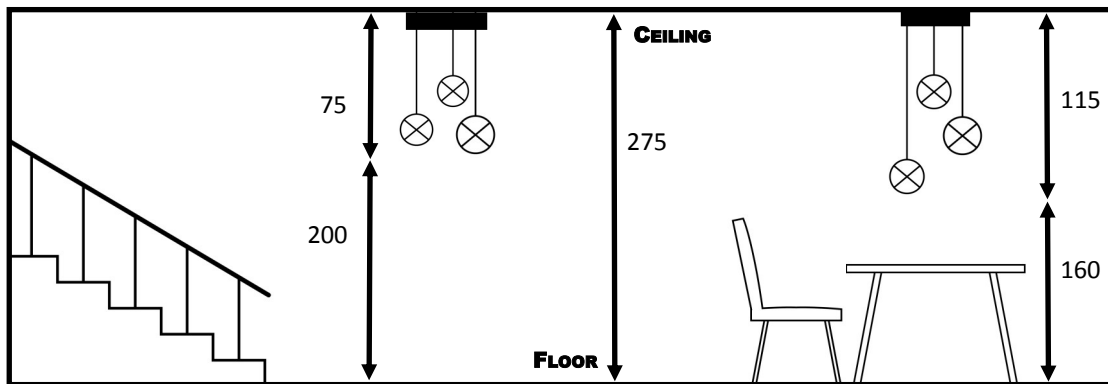

The color of the cable :

BLACK GOLD WHITE

The color of the structure :

BLACK GOLD WHITE

21cm

Usual situations

Your order