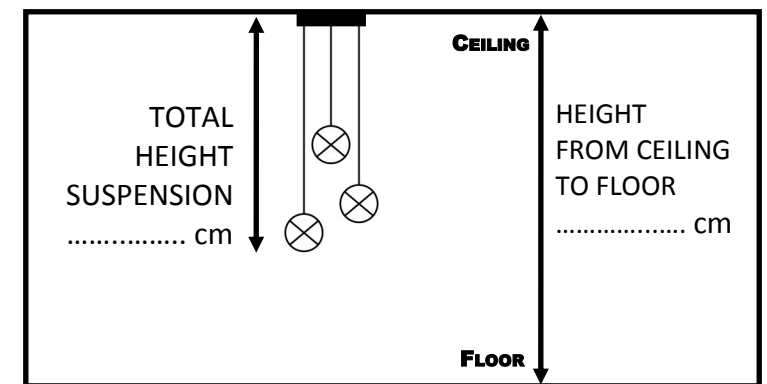

The color of the cable :

BLACK GOLD WHITE

The color of the structure :

BLACK GOLD WHITE

21cm

Usual situations

Your order