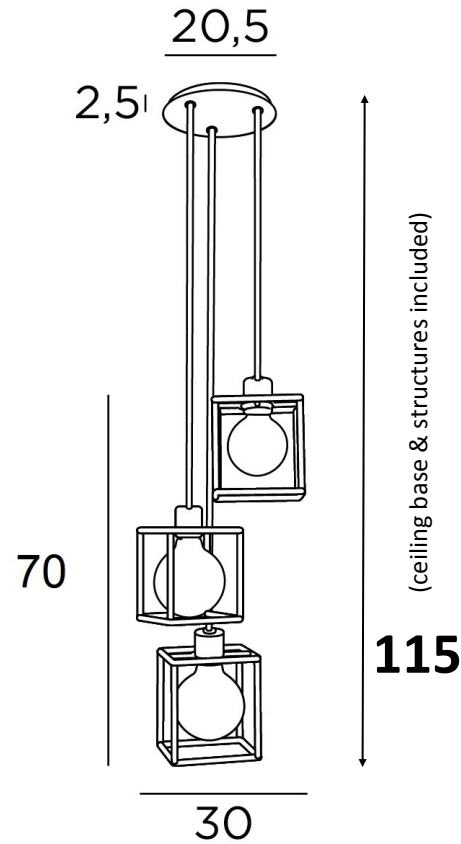

KERMA 3 o

DAVIDTS LIGHTING

Chaussée de Waterloo, 850-854
 B-1180 Brussels - Belgium
 Phone +32.2.375.76.46 - Fax +32.2.375.82.65
 info@davidts.com - www.davidts.com

The finish of the ceiling base :

BRONZE BLACK BRASS WHITE

The color of the cable :

BLACK GOLD WHITE

The color of the structure :

BLACK GOLD WHITE

21cm

Usual situations

Your order