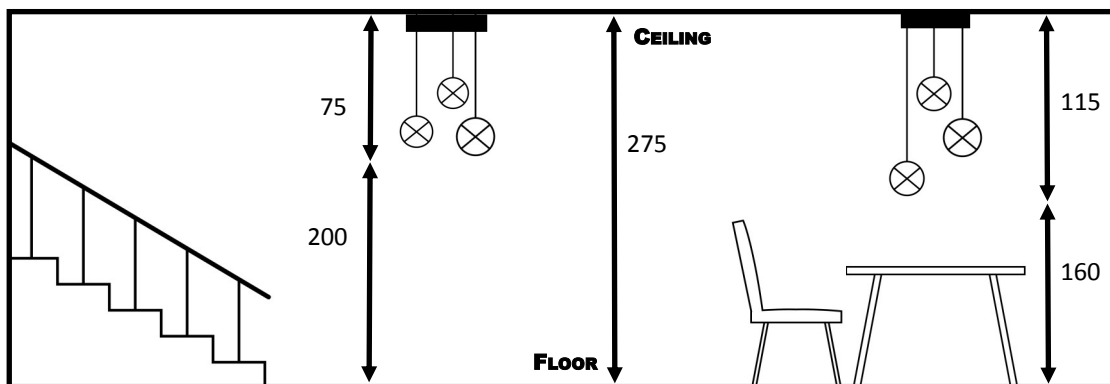

KERMA 110

DAVIDTS LIGHTING

Chaussée de Waterloo, 850-854
B-1180 Brussels - Belgium
Phone +32.2.375.76.46 - Fax +32.2.375.82.65
info@davidts.com - www.davidts.com

The finish of the ceiling base :

BRONZE ☐ BLACK ☐ BRASS ☐ WHITE ☐

The color of the cable :

BLACK ☐ GOLD ☐ WHITE ☐

The color of the structure :

BLACK ☐ GOLD ☐ WHITE ☐

Usual situations