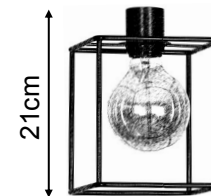

KERMA 110

DAVIDTS LIGHTING

Chaussée de Waterloo, 850-854
B-1180 Brussels - Belgium
Phone +32.2.375.76.46 - Fax +32.2.375.82.65
info@davidts.com - www.davidts.com

The finish of the ceiling base :

BRONZE BLACK BRASS WHITE

The color of the cable :

BLACK GOLD WHITE

The color of the structure :

BLACK GOLD WHITE

Usual situations

Your order