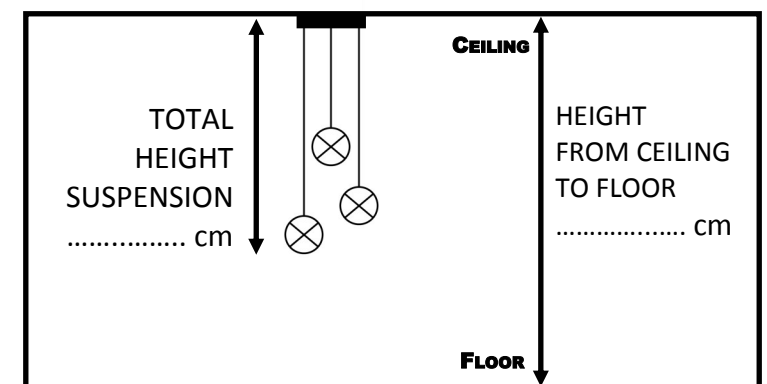

The color of the cable :

BLACK GOLD WHITE

The color of the structure :

BLACK GOLD WHITE

Usual situations

Your order