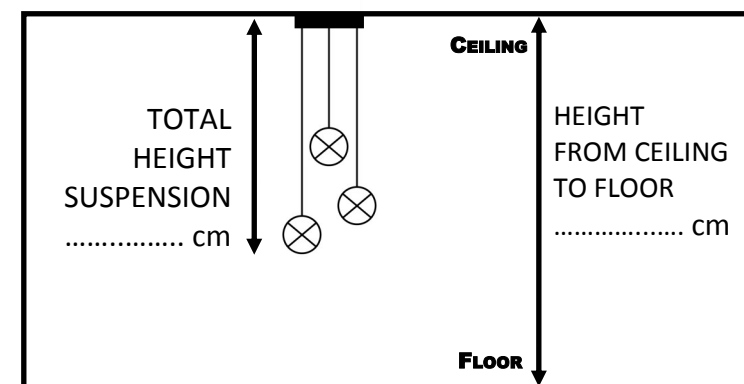

The finish of the ceiling base :

BRONZE BLACK BRASS WHITE

The color of the cable :

BLACK GOLD WHITE

The color of the structure :

BLACK GOLD WHITE

19,5cm

Usual situations