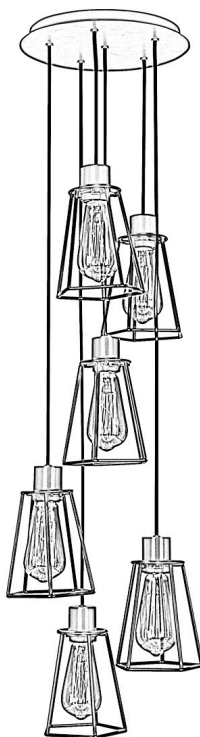

Ø 26,5

115

85

(ceiling base & structures included)

CHALLENGER 6 0

DAVIDTS LIGHTING

Chaussée de Waterloo, 850-854
 B-1180 Brussels - Belgium
 Phone +32.2.375.76.46 - Fax +32.2.375.82.65
 info@davidts.com - www.davidts.com

The finish of the ceiling base :

BRONZE BLACK BRASS WHITE

The color of the cable :

BLACK GOLD WHITE

The color of the structure :

BLACK GOLD WHITE

19,5cm

Usual situations