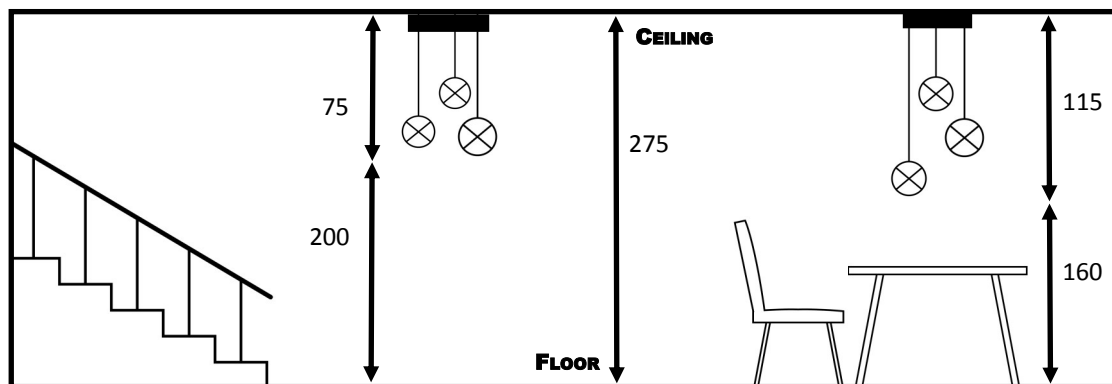

The finish of the ceiling base :

BRONZE BLACK BRASS WHITE

The color of the cable :

BLACK GOLD WHITE

The color of the structure :

BLACK GOLD WHITE

19,5cm

Usual situations