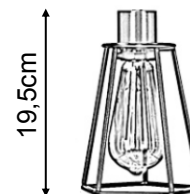

The finish of the ceiling base :

BRONZE BLACK BRASS WHITE

The color of the cable :

BLACK GOLD WHITE

The color of the structure :

BLACK GOLD WHITE

19,5cm

Usual situations