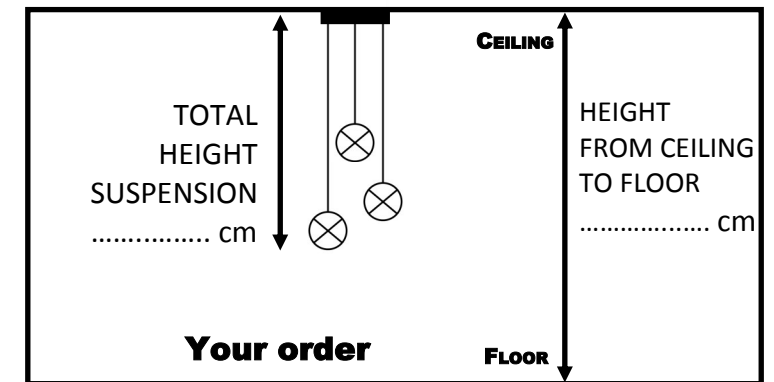

CEILING BASE L4

The fitting :

The finish of the ceiling base :

The color of the cable :

The fitting with bulb/object :