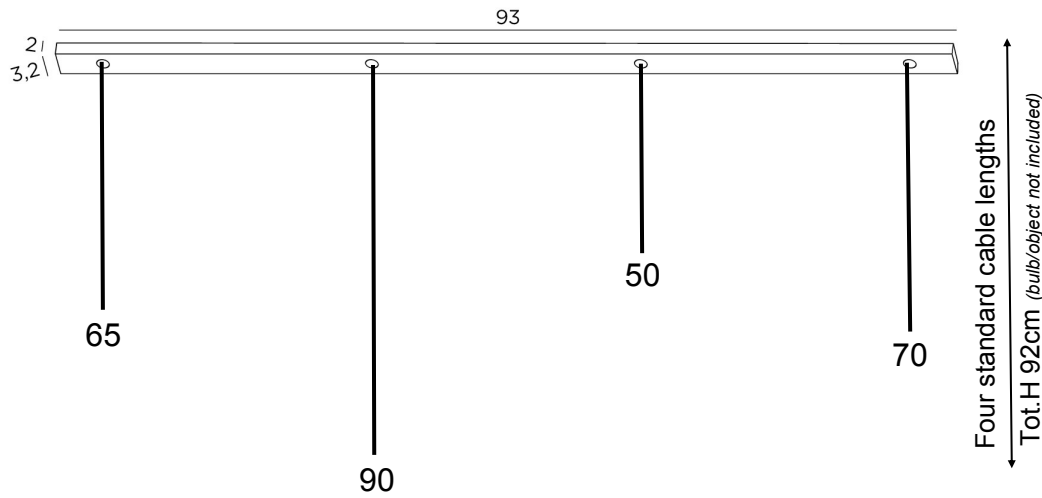

CEILING BASE L4

The fitting :

The finish of the ceiling base :

The color of the cable :

The fitting with bulb/object :