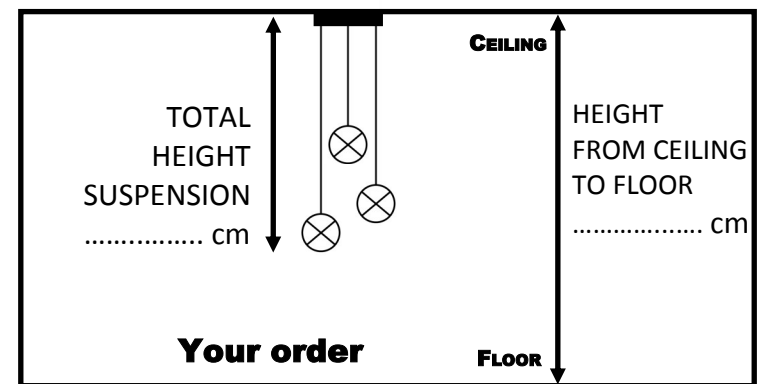

CEILING BASE L3

The fitting :

The finish of the ceiling base :

The color of the cable :

The fitting with bulb/object :