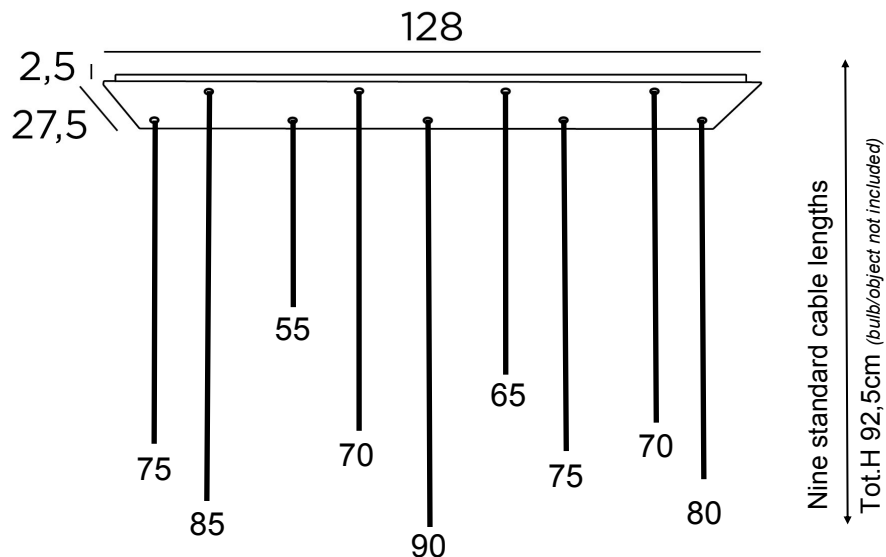

CEILING BASE 9

The fitting :

The finish of the ceiling base :

The color of the cable :

The fitting with bulb/object :