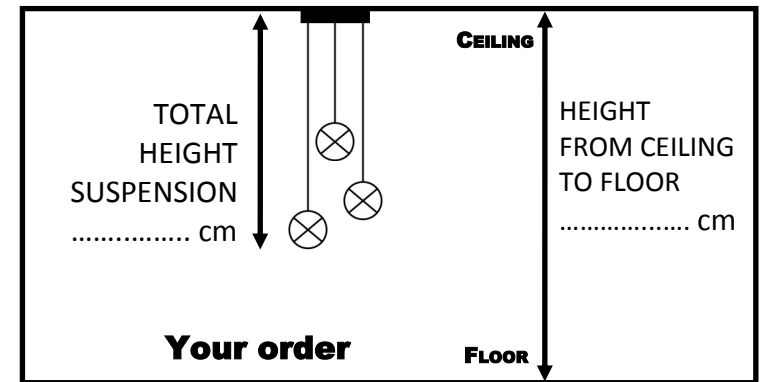

69

Five standard cable lengths
Tot.H 92,5cm (bulb/object not included)

CEILING BASE 5

The fitting :

The finish of the ceiling base :

The color of the cable :

The fitting with bulb/object :