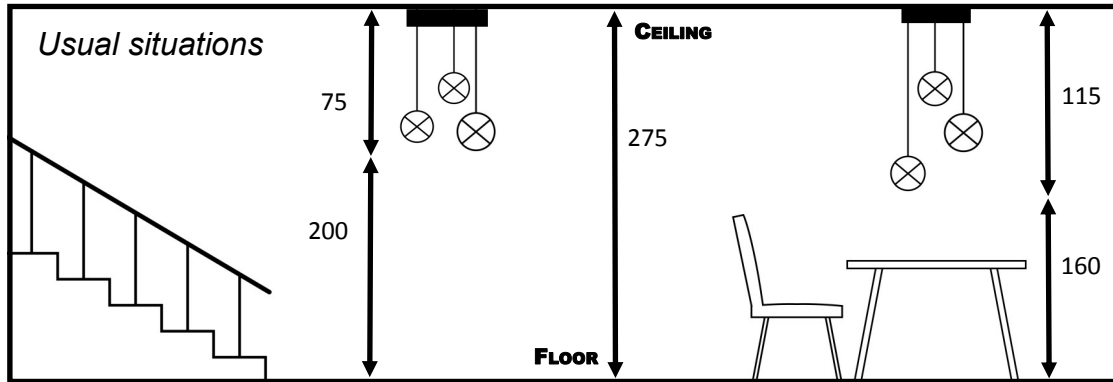

69

Five standard cable lengths
Tot.H 92,5cm (bulb/object not included)

CEILING BASE 5

The fitting :

The finish of the ceiling base :

The color of the cable :

The fitting with bulb/object :