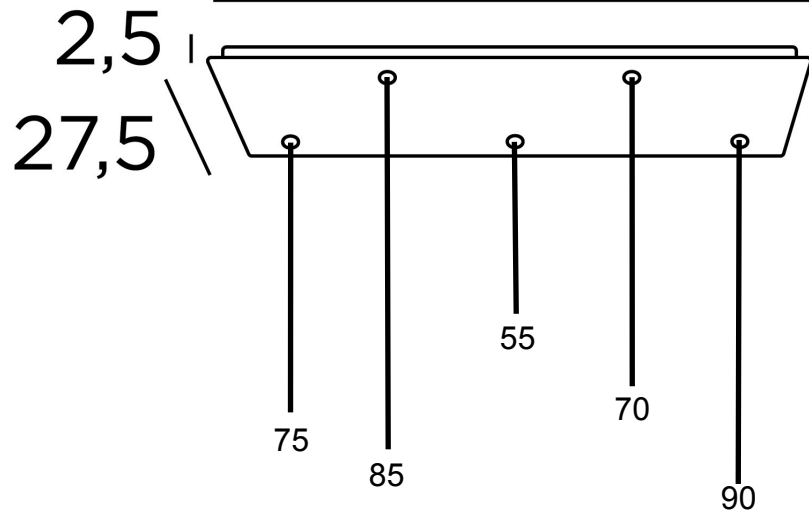

69

Five standard cable lengths
Tot.H 92,5cm (bulb/object not included)

CEILING BASE 5

The fitting :

The finish of the ceiling base :

The color of the cable :

The fitting with bulb/object :